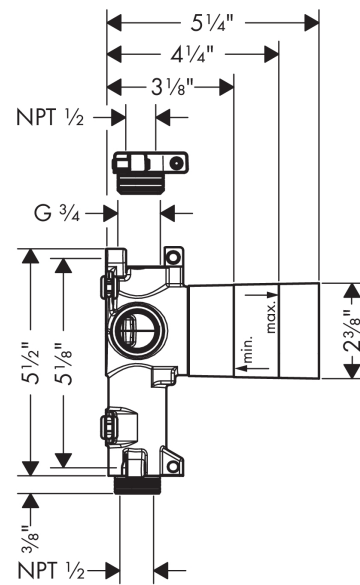

AXOR Citterio E

Rough, Axor ShowerCollection Trio Diverter with Shut-Off, 5"x5"

Finishes : n.a. Part no. : 36770181

Description

Features

- Flow: 10.5 GPM

Item details

List Price

\$ 465.00

Compliance

Product image

Scale drawing

AXOR Citterio E

Rough, Axor ShowerCollection Trio Diverter with Shut-Off, 5"x5"

Finishes : n.a. Part no. : 36770181

Exploded drawing

Year of production: >01/16

AXOR Citterio E

Rough, Axor ShowerCollection Trio Diverter with Shut-Off, 5"x5"

Finishes : n.a. Part no. : 36770181

Spare parts list

Year of production: >01/16

Pos.	Description	Part no.	Price	PU
1	pin	95334000	-	1
2	O-Ring 23x2,5	98183000	-	1
3	diverter unit	96604000	-	1
4	sealing set	98798000	-	1
5	O-ring 39x2,5	92322000	-	1
6	nut	97550000	-	1
7	sealing foil	96493000	-	1
8	plug	97998001	-	1