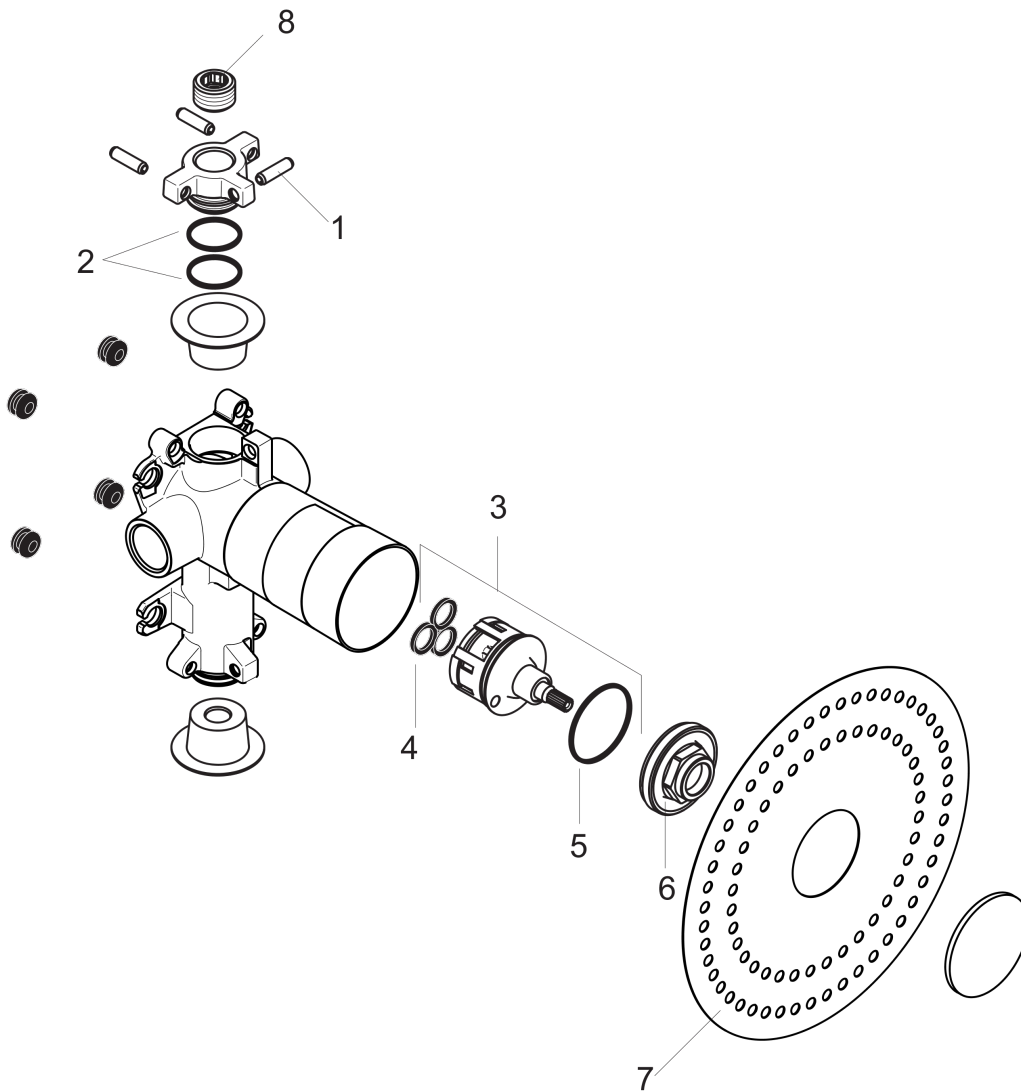

AXOR Citterio E

Rough, Axor ShowerCollection Trio Diverter with Shut-Off, 5"x5"

Finishes : n.a. Part no. : 36770181

Description

Features

- Flow: 10.5 GPM

Item details

List Price

\$ 465.00

Compliance

Product image

Scale drawing

AXOR Citterio E

Rough, Axor ShowerCollection Trio Diverter with Shut-Off, 5"x5"

Finishes : n.a. Part no. : 36770181

Exploded drawing

Year of production: >01/16

AXOR Citterio E

Rough, Axor ShowerCollection Trio Diverter with Shut-Off, 5"x5"

Finishes : n.a. Part no. : 36770181

Spare parts list

Year of production: >01/16

Pos.	Description	Part no.	Price	PU
1	pin	95334000	-	1
2	O-Ring 23x2,5	98183000	-	1
3	diverter unit	96604000	-	1
4	sealing set	98798000	-	1
5	O-ring 39x2,5	92322000	-	1
6	nut	97550000	-	1
7	sealing foil	96493000	-	1
8	plug	97998001	-	1