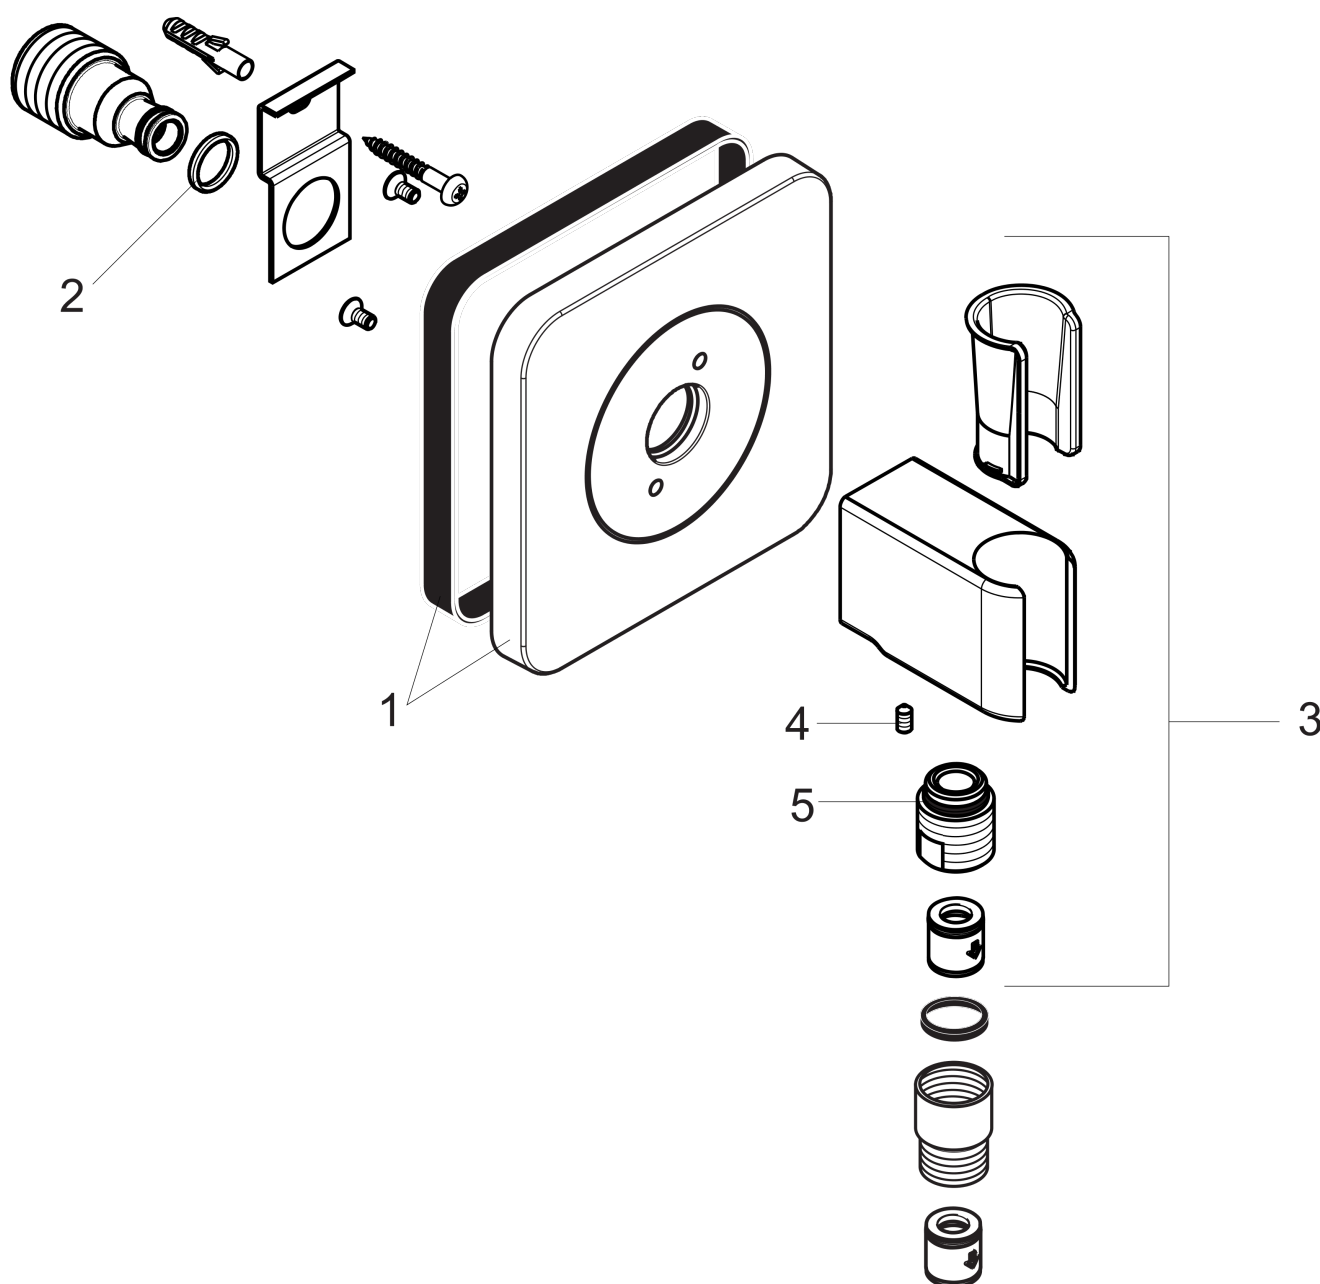

AXOR Citterio E
Handshower Holder with Outlet 5" x 5"
Finishes : **chrome** Part no. : **36724001**

Description

Features

- for all 1/2" hoses
- 1/2" NPT
- installation: wall
- Metal escutcheon

Product image

Scale drawing

AXOR Citterio E
Handshower Holder with Outlet 5" x 5"
Finishes : **chrome** Part no. : **36724001**

Exploded drawing

Year of production: >01/16

AXOR Citterio E
Handshower Holder with Outlet 5" x 5"
 Finishes : **chrome** Part no. : **36724001**

Spare parts list

Year of production: >01/16

Pos.	Description	Part no.	PC	PU
1	escutcheon	92457000	0	1
2	O-ring 11x2	98127000	0	1
3	shower holder	95187000	0	1
4	hollow set screw M4x8	97669000	0	1
5	O-ring 14x2	98129000	0	1
a	set of non return valves DW 15	94074000	0	1
b	guide	92858000	0	1