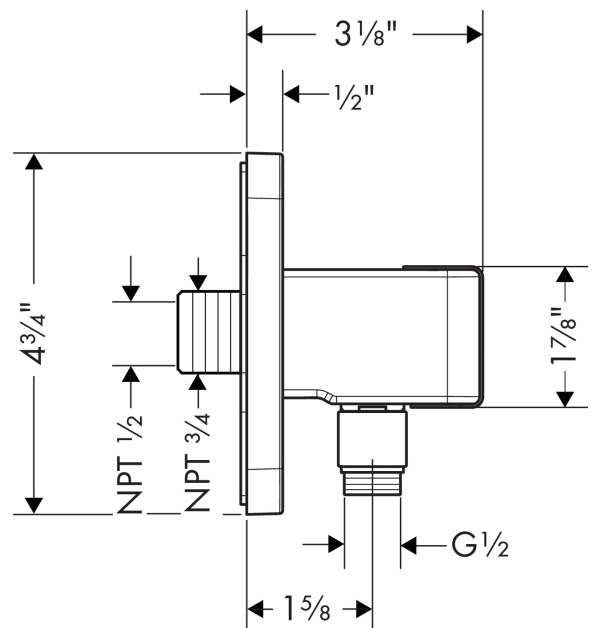

AXOR Citterio E
Handshower Holder with Outlet 5" x 5"
Finishes : **chrome** Part no. : **36724001**

Description

Features

- for all 1/2" hoses
- 1/2" NPT
- installation: wall
- Metal escutcheon

Product image

Scale drawing

AXOR Citterio E
Handshower Holder with Outlet 5" x 5"
Finishes : **chrome** Part no. : **36724001**

Exploded drawing

Year of production: >01/16

AXOR Citterio E
Handshower Holder with Outlet 5" x 5"
 Finishes : **chrome** Part no. : **36724001**

Spare parts list

Year of production: >01/16

Pos.	Description	Part no.	PC	PU
1	escutcheon	92457000	0	1
2	O-ring 11x2	98127000	0	1
3	shower holder	95187000	0	1
4	hollow set screw M4x8	97669000	0	1
5	O-ring 14x2	98129000	0	1
a	set of non return valves DW 15	94074000	0	1
b	guide	92858000	0	1