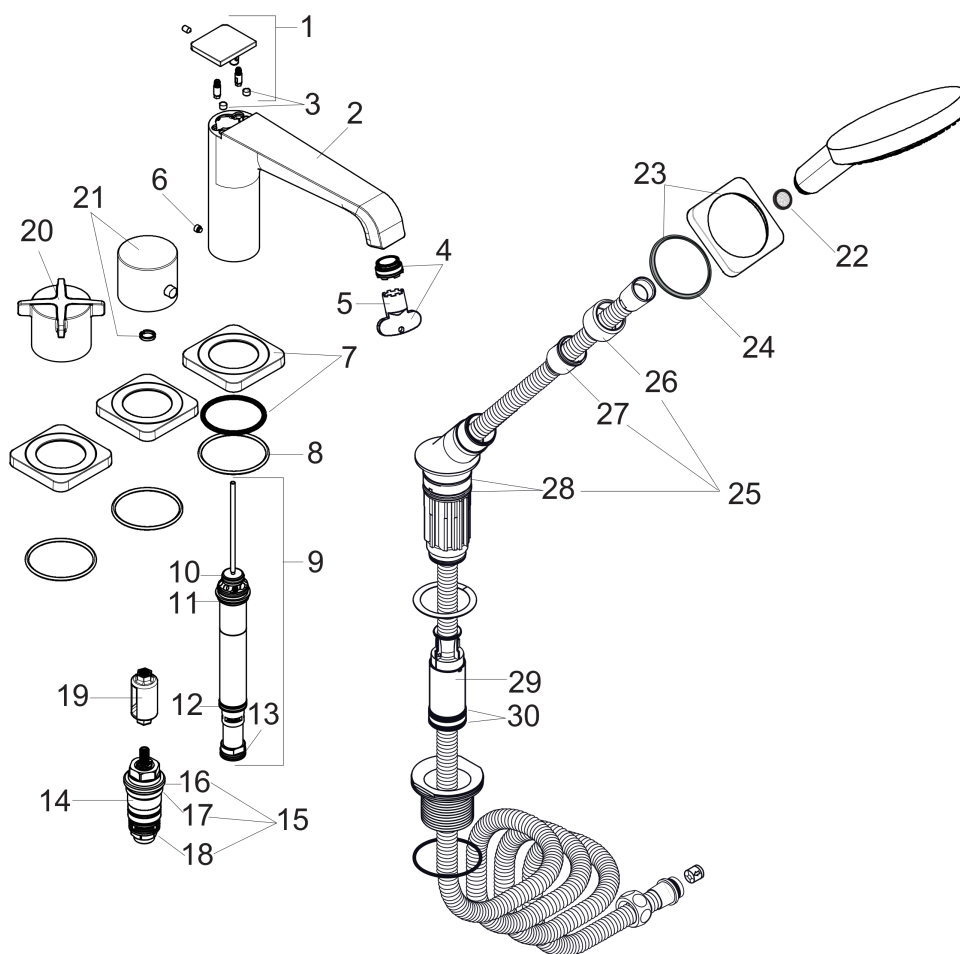

AXOR Citterio E

Axor Citterio E 4-Hole Thermostatic Roman Tub Set Trim, 2.0 GPM

Finishes : **chrome** Part no. : **36411001**

Description

Features

- Flow: 5.3 GPM
- Thermostatic cartridge, Shut-off/diverter valve
- Solid brass
- Tub spout with diverter

Item details

List Price \$ 1,894.00

Technology

Compliance

Product image

Scale drawing

AXOR Citterio E

Axor Citterio E 4-Hole Thermostatic Roman Tub Set Trim, 2.0 GPM

Finishes : **chrome** Part no. : **36411001**

Exploded drawing

Year of production: >02/15

AXOR Citterio E

Axor Citterio E 4-Hole Thermostatic Roman Tub Set Trim, 2.0 GPM

Finishes : **chrome** Part no. : **36411001**

Spare parts list

Year of production: >02/15

Pos.	Description	Part no.	Price	PU
1	diverter knob	92328000	-	1
2	spout cpl.	92331000	-	1
3	screw cover	95704000	-	1
4	aerator laminar M24x1 C	98337000	-	1
5	special tool	95158000	-	1
6	hollow set screw M6x6	97660000	-	1
7	escutcheon	92329000	-	1
8	O-ring 65x2	98472000	-	1
9	selector assy	92330000	-	1
10	O-ring 15x2,5	98131000	-	1
11	O-Ring 23x2,5	98183000	-	1
12	O-ring 20x2,5	92602000	-	1
13	O-ring 18x2,5	98139000	-	1
14	thermostat cartridge	94282000	-	1
15	sealing set	95037000	-	1
16	O-ring 29x2,5	98427000	-	1
17	O-ring 25x1,5	98146000	-	1
18	O-ring 23x2	98398000	-	1
19	adapter for handle	97409000	-	1
20	handle	92501000	-	1
21	handle for thermostat	38392000	-	1
22	filter packing	94246000	-	1
23	escutcheon for shower holder	92347000	-	1
24	O-ring 62x2,5	98461000	-	1
25	shower holder, assy	95996000	-	1
26	nut	97584000	-	1
27	insert for shower holder	96942000	-	1
28	O-ring 38x2	98396000	-	1
29	hose brake	98656000	-	1
30	O-Ring 28x2	98194000	-	1
31	O-ring 58x3	98202000	-	1
32	shower hose 2,00 m	94148000	-	1
33	O-ring 11x2	98127000	-	1
34	set of non return valves DW 15	94074000	-	1
35	handshower	26531001	-	1
a	hollow set screw M5x8	92851000	-	1