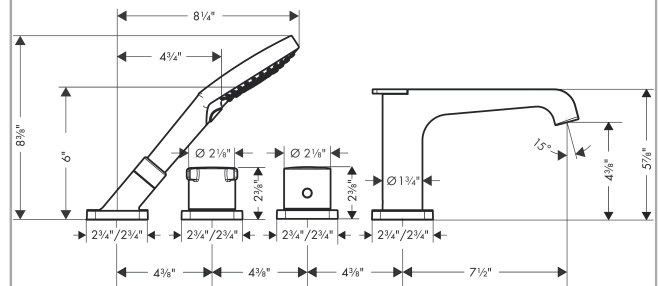

AXOR Citterio E

Axor Citterio E 4-Hole Thermostatic Roman Tub Set Trim, 2.0 GPM

Finishes : **chrome** Part no. : **36411001**

Description

Features

- Flow: 5.3 GPM
- Thermostatic cartridge, Shut-off/diverter valve
- Solid brass
- Tub spout with diverter

Item details

List Price \$ 1,894.00

Technology

Compliance

Product image

Scale drawing

AXOR Citterio E

Axor Citterio E 4-Hole Thermostatic Roman Tub Set Trim, 2.0 GPM

Finishes : **chrome** Part no. : **36411001**

Exploded drawing

Year of production: >02/15

AXOR Citterio E

Axor Citterio E 4-Hole Thermostatic Roman Tub Set Trim, 2.0 GPM

Finishes : **chrome** Part no. : **36411001**

Spare parts list

Year of production: >02/15

Pos.	Description	Part no.	Price	PU
1	diverter knob	92328000	-	1
2	spout cpl.	92331000	-	1
3	screw cover	95704000	-	1
4	aerator laminar M24x1 C	98337000	-	1
5	special tool	95158000	-	1
6	hollow set screw M6x6	97660000	-	1
7	escutcheon	92329000	-	1
8	O-ring 65x2	98472000	-	1
9	selector assy	92330000	-	1
10	O-ring 15x2,5	98131000	-	1
11	O-Ring 23x2,5	98183000	-	1
12	O-ring 20x2,5	92602000	-	1
13	O-ring 18x2,5	98139000	-	1
14	thermostat cartridge	94282000	-	1
15	sealing set	95037000	-	1
16	O-ring 29x2,5	98427000	-	1
17	O-ring 25x1,5	98146000	-	1
18	O-ring 23x2	98398000	-	1
19	adapter for handle	97409000	-	1
20	handle	92501000	-	1
21	handle for thermostat	38392000	-	1
22	filter packing	94246000	-	1
23	escutcheon for shower holder	92347000	-	1
24	O-ring 62x2,5	98461000	-	1
25	shower holder, assy	95996000	-	1
26	nut	97584000	-	1
27	insert for shower holder	96942000	-	1
28	O-ring 38x2	98396000	-	1
29	hose brake	98656000	-	1
30	O-Ring 28x2	98194000	-	1
31	O-ring 58x3	98202000	-	1
32	shower hose 2,00 m	94148000	-	1
33	O-ring 11x2	98127000	-	1
34	set of non return valves DW 15	94074000	-	1
35	handshower	26531001	-	1
a	hollow set screw M5x8	92851000	-	1