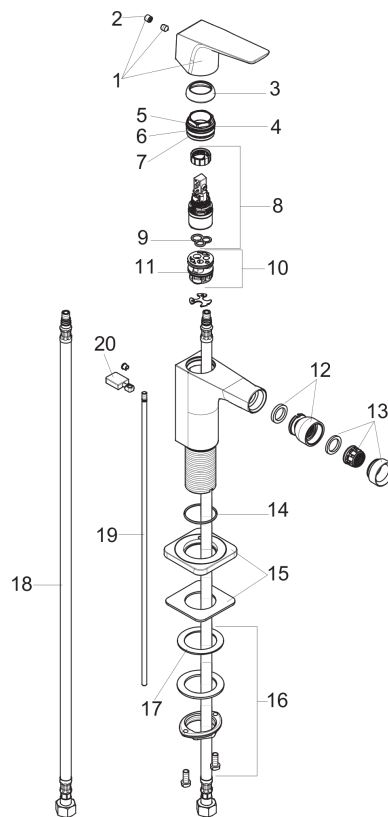

**AXOR Citterio E**  
**Single-Hole Bidet Faucet with Lever Handle**  
Finishes : **chrome**    Part no. : **36121001**

## Exploded drawing

Year of production: >07/16

**AXOR Citterio E**  
**Single-Hole Bidet Faucet with Lever Handle**  
 Finishes : **chrome** Part no. : **36121001**

## Spare parts list

Year of production: >07/16

Pos.	Description	Part no.	PC	PU
1	handle	92593000	0	1
2	screw cover	96762000	0	1
3	flange	98863000	0	1
4	nut	98864000	0	1
5	O-Ring 22x2	98185000	0	1
6	O-ring 28x1,5	98421000	0	1
7	O-ring 25x1,5	98146000	0	1
8	cartridge, assy	95973001	0	1
9	seal	98865000	0	1
10	adapter for cartridge	98866000	0	1
11	O-ring 23x2	98398000	0	1
12	ball joint	96050000	0	1
13	aerator M24x1 (7 l/min)	94005000	0	1
14	O-ring 30x1,5	98433000	0	1
15	escutcheon	92190000	0	1
16	fixing set (Ø 32)	13961000	0	1
17	lever collar	97548000	0	1
18	connection hose 23½" M8x0,75 3/8"	98600001	0	1
19	pull rod	95128000	0	1
20	diverter knob	92197000	0	1
a	pop up waste	88509000	0	1
b	fixation extension 35 mm	13898000	0	1