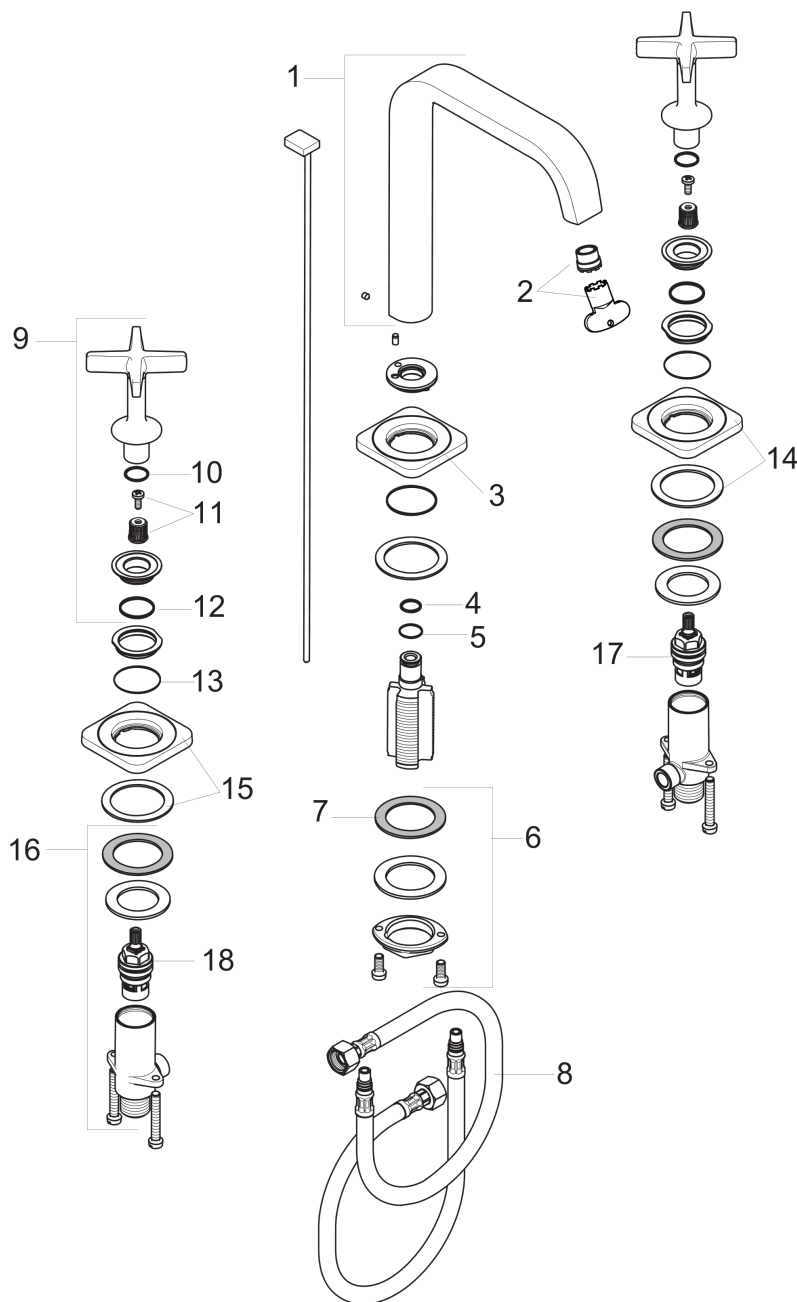

**AXOR Citterio E**  
**Widespread Faucet 170 with Pop-Up Drain, 1.2 GPM**  
 Finishes : **chrome**    Part no. : **36108001**

## Exploded drawing

Year of production: >07/16

**AXOR Citterio E**  
**Widespread Faucet 170 with Pop-Up Drain, 1.2 GPM**  
 Finishes : **chrome** Part no. : **36108001**

## Spare parts list

Year of production: >07/16

Pos.	Description	Part no.	PC	PU
1	spout cpl.	92394000	0	1
2	aerator laminar M16,5x1 (4,5 l/min)	92876000	0	1
3	escutcheon	98930000	0	1
4	O-ring 11x2	98127000	0	1
5	O-Ring 14x1,5	98201000	0	1
6	fixing set (Ø 32)	13961000	0	1
7	lever collar	97548000	0	1
8	connection hose 18½" M8x0,75 3/8"	96321001	0	1
9	handle	92396000	0	1
10	O-ring 13x2	98128000	0	1
11	handle fixing set	98932000	0	1
12	O-ring 21x2	98205000	0	1
13	O-ring 29x1,5	92738000	0	1
14	escutcheon cold water	92398000	0	1
15	escutcheon hot water	92397000	0	1
16	stop valve cpl.	97357001	0	1
17	shut off unit left closing	94008000	0	1
18	shut off unit right closing	94009000	0	1
a	pop up waste	88509000	0	1
b	fixation extension 35 mm	13898000	0	1