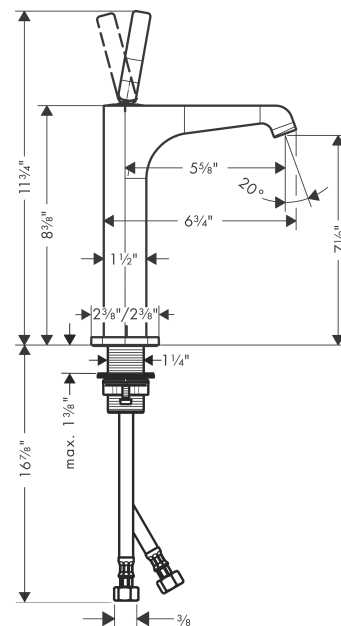

AXOR Citterio E
Single-Hole Faucet 190, 1.2 GPM
 Finishes : **chrome** Part no. : **36103001**

Description

Features

- Laminar spray
- Flow: 1.2 GPM (4.5 L/Min)
- Joystick ceramic cartridge
- Does not include: Pop-up assembly

Technology

Product image

Scale drawing

AXOR Citterio E
Single-Hole Faucet 190, 1.2 GPM
Finishes : **chrome** Part no. : **36103001**

Exploded drawing

Year of production: >07/16

AXOR Citterio E
Single-Hole Faucet 190, 1.2 GPM
 Finishes : **chrome** Part no. : **36103001**

Spare parts list

Year of production: >07/16

Pos.	Description	Part no.	PC	PU
1	escutcheon	92188000	0	1
2	O-ring 30x1,5	98433000	0	1
3	handle	92189000	0	1
4	hollow set screw M6x6	97660000	0	1
5	nut	95667000	0	1
6	cartridge, assy	96339000	0	1
7	O-ring 21,95x1,78	95169000	0	1
8	adapter for cartridge	95289000	0	1
9	O-ring 26x2	98147000	0	1
10	aerator laminar M16,5x1 (4,5 l/min)	92876000	0	1
11	special tool	98987000	0	1
12	escutcheon	92190000	0	1
13	fixing set (Ø 32)	13961000	0	1
14	lever collar	97548000	0	1
15	connection hose 23½" M8x0,75 3/8"	98600001	0	1
a	fixation extension 35 mm	13898000	0	1