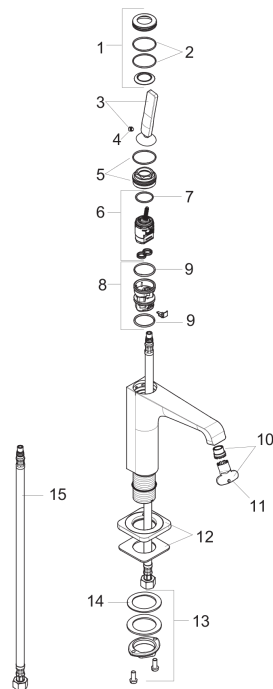

AXOR Citterio E
Single-Hole Faucet 190, 1.2 GPM
 Finishes : **chrome** Part no. : **36103001**

Description

Features

- Laminar spray
- Flow: 1.2 GPM (4.5 L/Min)
- Joystick ceramic cartridge
- Does not include: Pop-up assembly

Technology

Product image

Scale drawing

AXOR Citterio E
Single-Hole Faucet 190, 1.2 GPM
Finishes : **chrome** Part no. : **36103001**

Exploded drawing

Year of production: >07/16

AXOR Citterio E
Single-Hole Faucet 190, 1.2 GPM
 Finishes : **chrome** Part no. : **36103001**

Spare parts list

Year of production: >07/16

Pos.	Description	Part no.	PC	PU
1	escutcheon	92188000	0	1
2	O-ring 30x1,5	98433000	0	1
3	handle	92189000	0	1
4	hollow set screw M6x6	97660000	0	1
5	nut	95667000	0	1
6	cartridge, assy	96339000	0	1
7	O-ring 21,95x1,78	95169000	0	1
8	adapter for cartridge	95289000	0	1
9	O-ring 26x2	98147000	0	1
10	aerator laminar M16,5x1 (4,5 l/min)	92876000	0	1
11	special tool	98987000	0	1
12	escutcheon	92190000	0	1
13	fixing set (Ø 32)	13961000	0	1
14	lever collar	97548000	0	1
15	connection hose 23½" M8x0,75 3/8"	98600001	0	1
a	fixation extension 35 mm	13898000	0	1