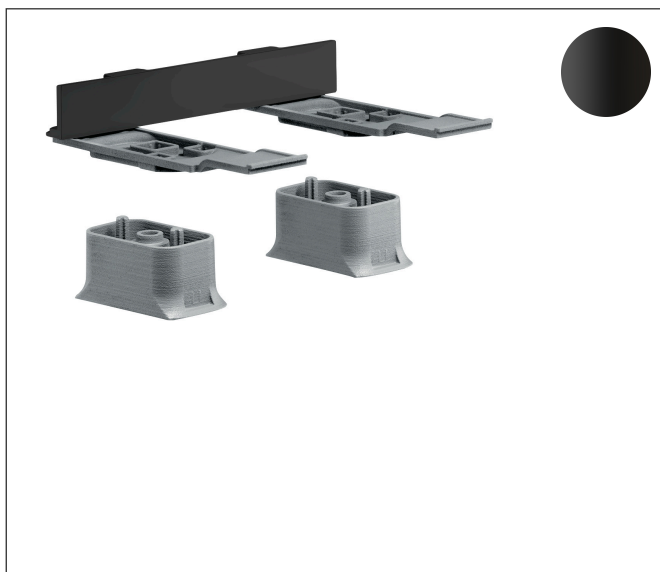

Brand	AXOR
Art. Name	AXOR Universal Softsquare Adapter Set
Art. Nr.	42870670
Surface	matte black
Pos.	1

Product Picture

Features

- For installing an accessory on a rail, or for combining toilet paper holder with shelf or soap dish
- Fits with soap dish/shelf #42803XXX or shelf 300mm #42838XXX with roll holder #42836XXX

Drawing