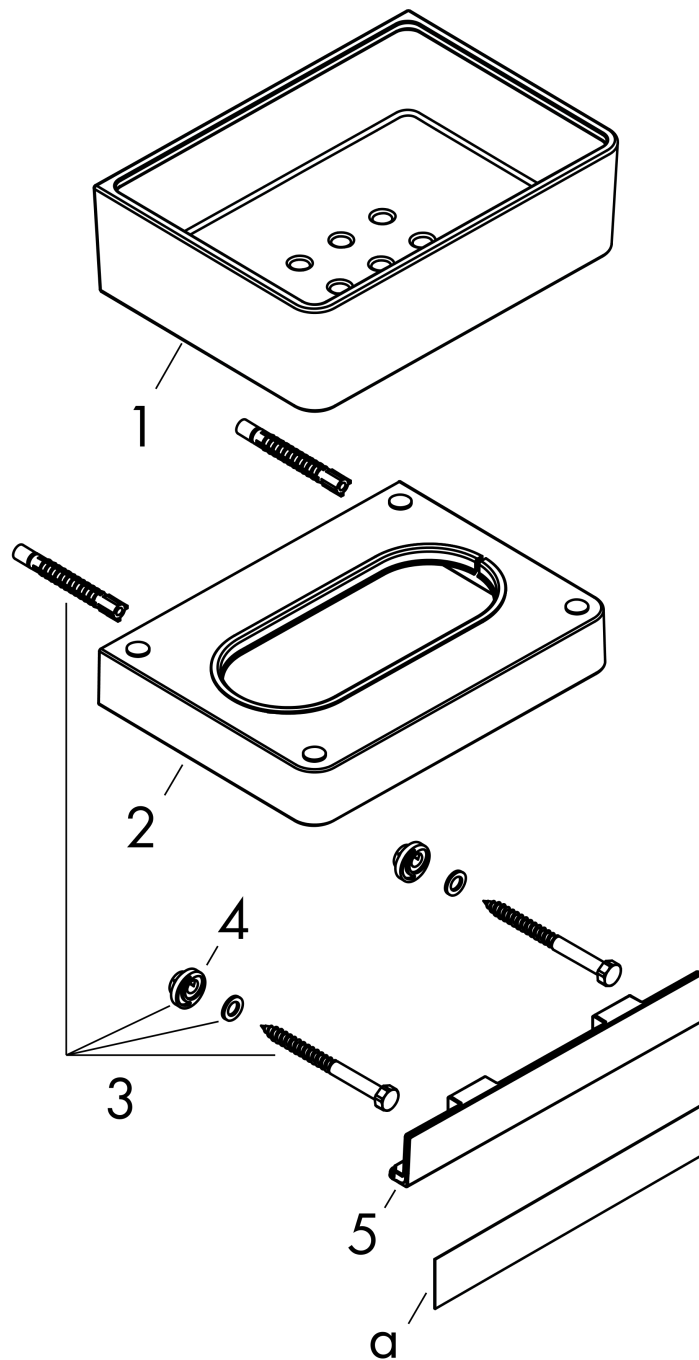

Axor Universal Accessories

Axor Universal Shower Basket

Finishes : **Chrome**   Part no. : **42802000**

Exploded drawing

Year of production: >11/14

Axor Universal Accessories
Axor Universal Shower Basket
Finishes : **Chrome**   Part no. : **42802000**

Spare parts list

Year of production: >11/14

Pos.	Description	Part no.	Price	PU
1	soap dish	92423000	-	1
2	support element	92424000	-	1
3	mounting set	92841000	-	1
4	excentric socket	97604000	-	1
5	cover	92427000	-	1
a	cover	42890000	-	1
b	set of adapters	42870000	-	1
c	set of covers	42871000	-	1
d	mounting kit for two-sided glass montage	42841000	-	1