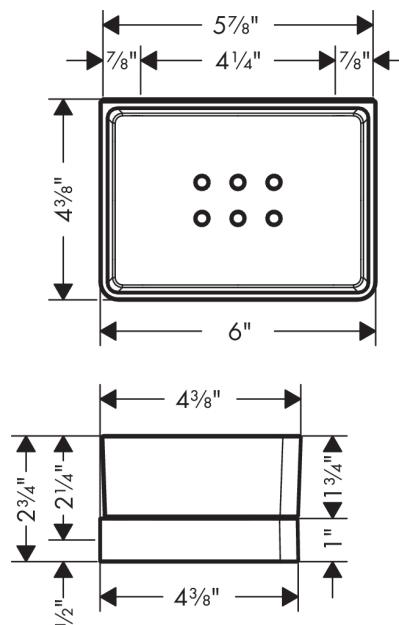

Scale drawing