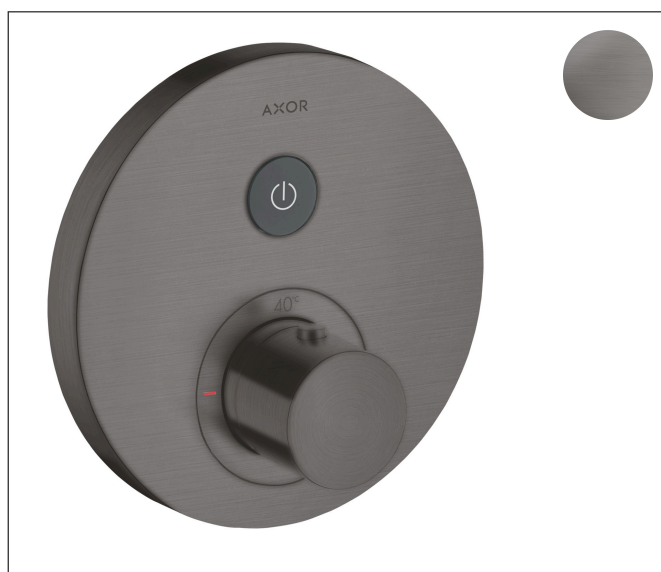

| | |
|-----------|---|
| Brand | AXOR |
| Art. Name | AXOR ShowerSelect Thermostatic Trim Round for 1 Function |
| Art. Nr. | 36722341 |
| Surface | brushed black chrome |
| Pos. | 1 |

Product Picture

Features

- Select push-button on/off control for 1 outlet
- Flow: 7.0 GPM (26.5 L/Min)
- Thermostatic cartridge, Start/stop cartridge
- Anti-scald 100° safety stop
- Optimized for water-efficient shower products
- Thermostat is delivered with On/Off button