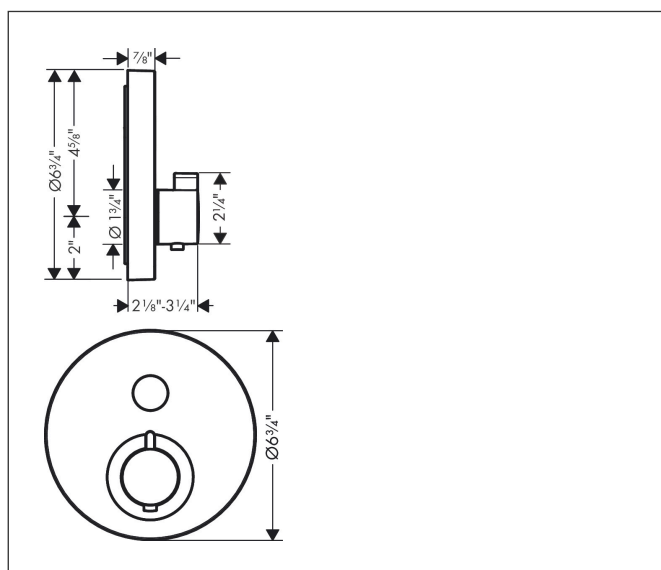

| | |
|-----------|---|
| Brand | AXOR |
| Art. Name | AXOR ShowerSelect Thermostatic Trim Round for 1 Function |
| Art. Nr. | 36722341 |
| Surface | brushed black chrome |
| Pos. | 1 |

Product Picture

Features

- Select push-button on/off control for 1 outlet
- Flow: 7.0 GPM (26.5 L/Min)
- Thermostatic cartridge, Start/stop cartridge
- Anti-scald 100° safety stop
- Optimized for water-efficient shower products
- Thermostat is delivered with On/Off button

Drawing

Technology