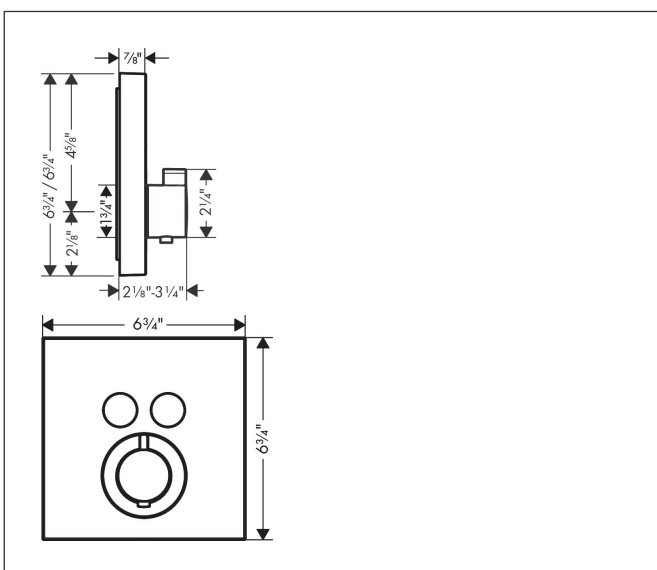

Brand	AXOR
Art. Name	AXOR ShowerSolutions Thermostatic Trim Square for 2 Functions
Art. Nr.	36715341
Surface	brushed black chrome
Pos.	1

Product Picture

Features

- Select push-button on/off control for 2 outlets
- Outlets may be operated simultaneously
- Flow: 8.0 GPM (30.3 L/Min) / 2.0 GPM (7.6 L/Min)
- Thermostatic cartridge, Start/stop cartridge
- Anti-scald 100° safety stop
- Optimized for water-efficient shower products
- Thermostat is delivered with buttons Rain large and hand shower
- Optional accessory to limit total flow to 2.0 GPM @ 80 psi where required

Drawing

Technology