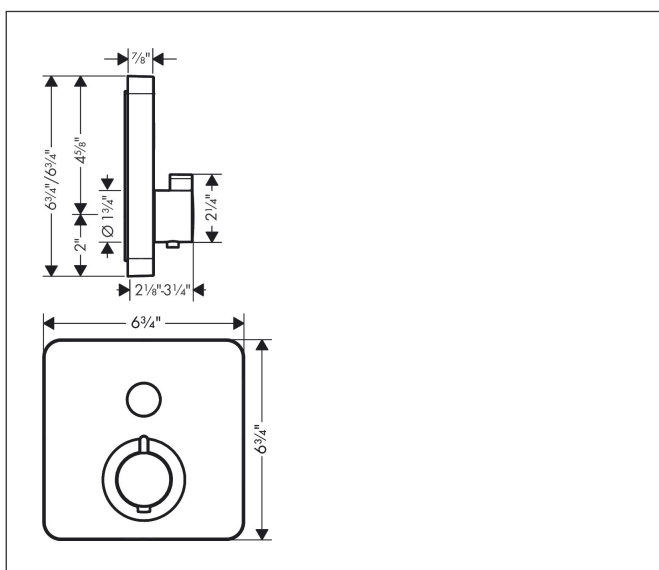

Brand	AXOR
Art. Name	AXOR ShowerSelect Thermostatic Trim softsquare for 1 Function
Art. Nr.	36705341
Surface	brushed black chrome
Pos.	1

Product Picture

Features

- Select push-button on/off control for 1 outlet
- Flow: 7.0 GPM (26.5 L/Min)
- Thermostatic cartridge, Start/stop cartridge
- Anti-scald 100° safety stop
- Optimized for water-efficient shower products
- Thermostat is delivered with On/Off button

Drawing

Technology