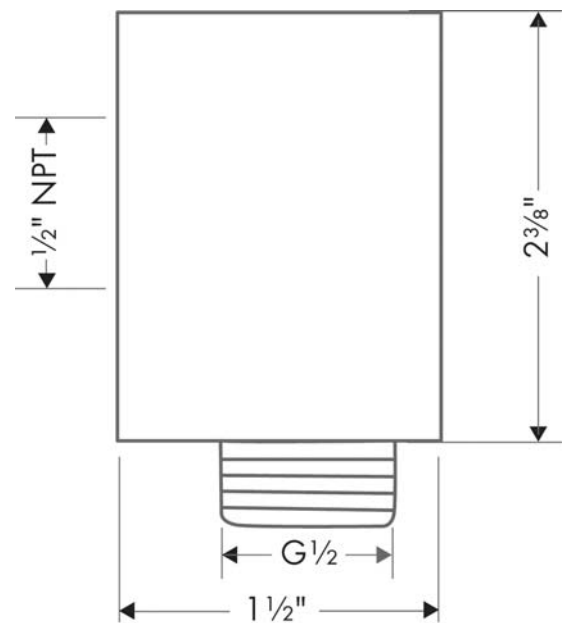

Scale drawing