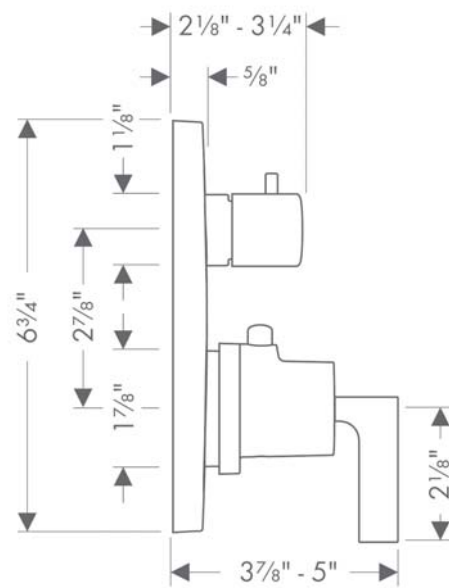

Scale drawing