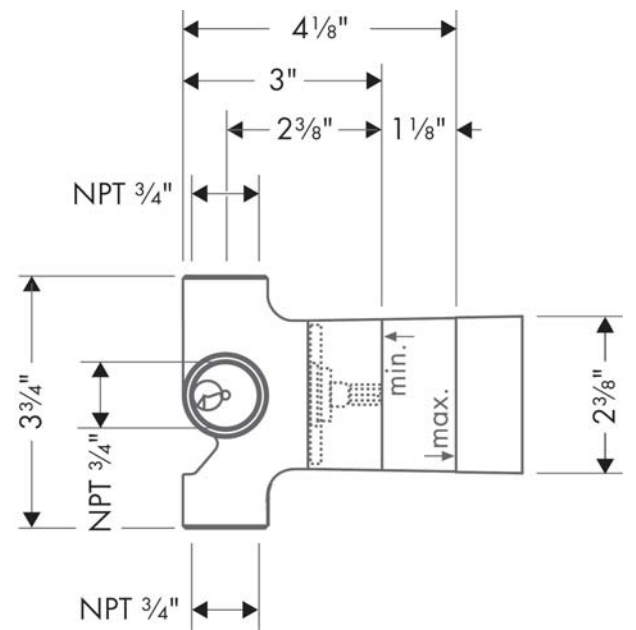

Scale drawing