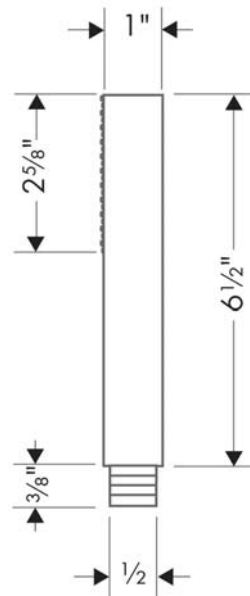

## Scale drawing

**Rough, Quattro 3-Way Diverter, 3/4"**  
 Finishes : n.a. Part no. : 15930181