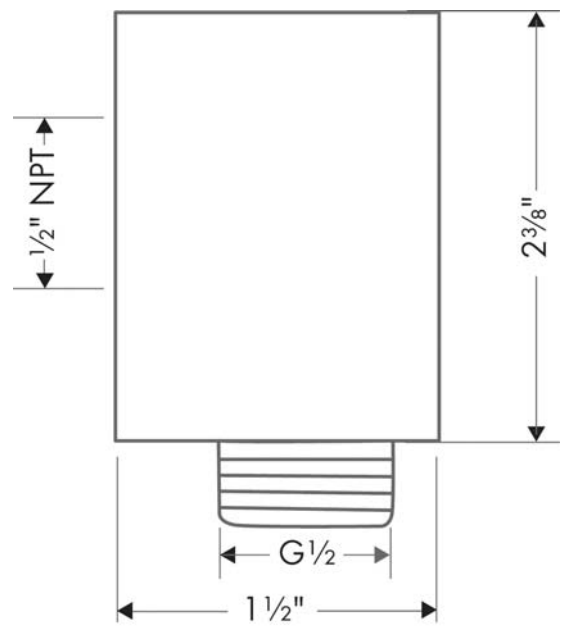

Product image

Scale drawing

Axor Wall Outlet

Finishes : **Chrome**

Part no. : **27451001**

Description

Features

- Integrated double backflow prevention
- 1/2" NPT
- Fits all 1/2" hoses

Item details

List Price

\$ 71.00

Compliance

Product image

Scale drawing

Axor Citterio

Axor Citterio Wallbar, 36"