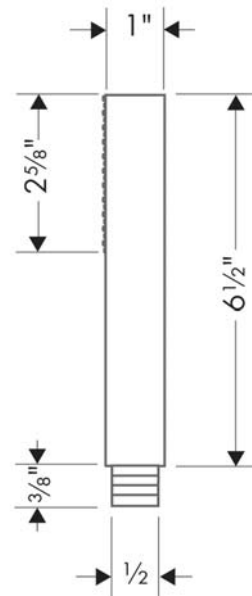

- 70 no-clog spray channels
- Spray modes: Full

Item details

List Price \$ 142.00

Technology

Compliance

Product image

Scale drawing

Raindance

Product image

Scale drawing

Axor Wall Outlet

Finishes : **Chrome**

Part no. : **27451001**

Description

Features

- Integrated double backflow prevention
- 1/2" NPT
- Fits all 1/2" hoses