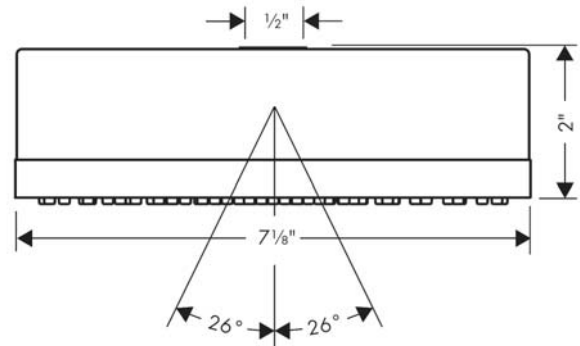

Technology

Compliance

Product image

Scale drawing

Axor Citterio

Axor Citterio Thermostatic Trim with Volume Control and Diverter

Finishes : **Chrome** Part no. : **39720001**

Description