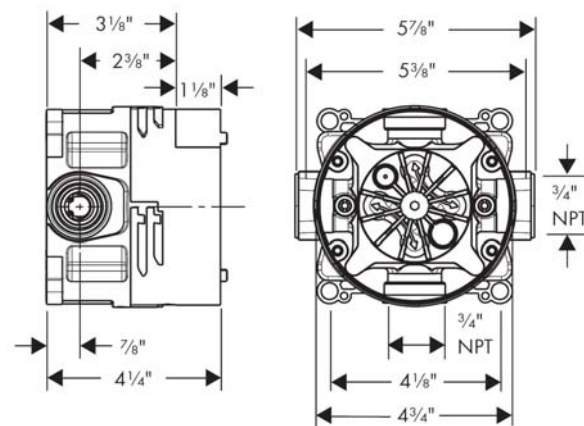

Item details

List Price \$ 160.00

Compliance

Product image

Scale drawing

Axor Starck
Axor Starck 1-Jet Handshower
 Finishes : **Chrome** Part no. : **10531001**

Description

Features

- 70 no-clog spray channels
- Spray modes: Full

Item details

List Price \$ 142.00

Technology

Compliance

Product image

Scale drawing

Raindance