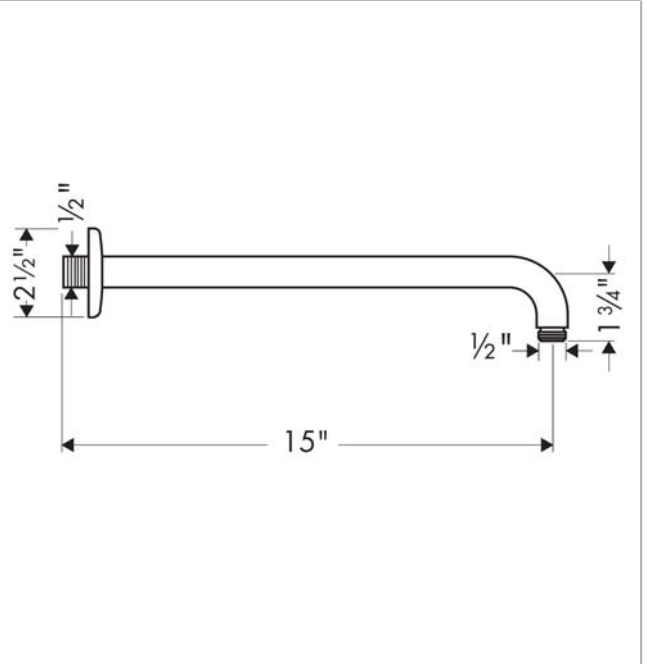

Raindance Showerarm, 15"

Finishes : **Chrome** Part no. : **27413001**

Description

Features

- Brass
- 1/2" NPT

Item details

List Price \$ 155.00

Compliance

Product image

Scale drawing

Axor Wall Outlet

Finishes : **Chrome**

Part no. : **27451001**

Description

Features

- Integrated double backflow prevention
- 1/2" NPT
- Fits all 1/2" hoses