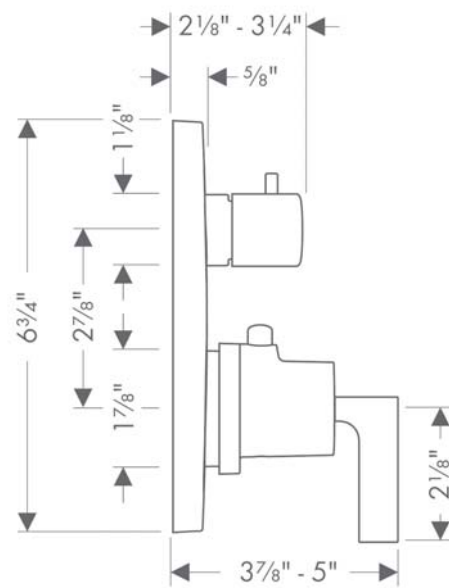

Item details

List Price \$ 980.00

Compliance

Product image

Scale drawing

iBox Universal Plus Rough with Service Stops, 3/4"

Finishes : n.a. Part no. : 01850181

Description

Features

- Adjustable installation flange
- Wall seal
- Includes 3/4" plug
- 3/4" NPT
- 180° rotationally-symmetric installation

Optional accessories

- 1" Extension Kit, iBox Universal Plus Rough (#13595XXX)