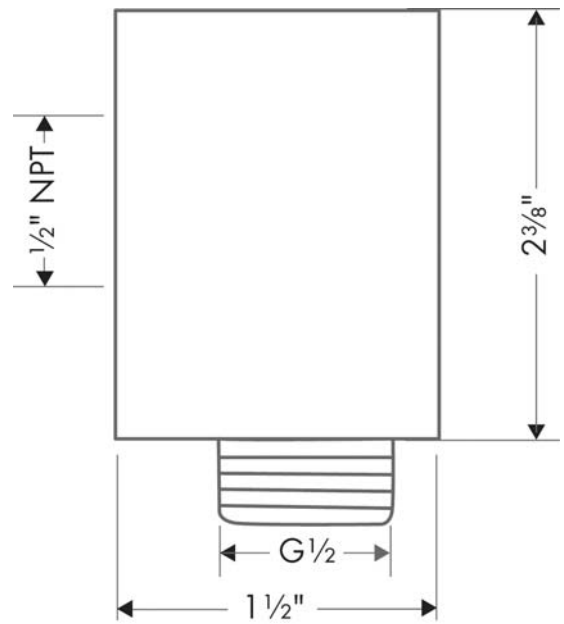

Description

Features

- Integrated double backflow prevention
- 1/2" NPT
- Fits all 1/2" hoses

Item details

List Price

\$ 71.00

Compliance

Product image

Scale drawing

Axor Uno

Axor Wallbar, 36"

Finishes : **Chrome**

Part no. : **27989000**

Description

Features

- Brass wallbar
- Continuous angle adjustment
- chrome-plated wall supports of metal