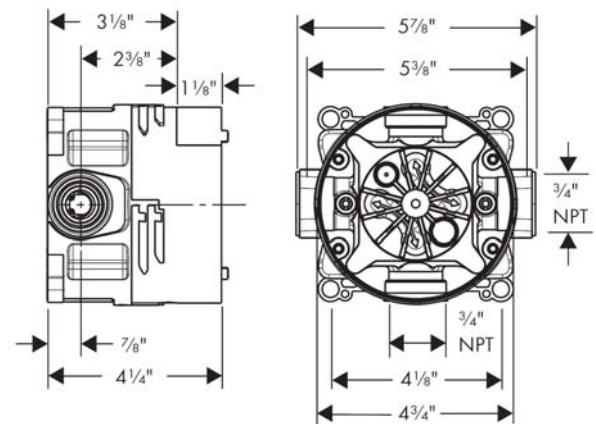

iBox Universal Plus Rough with Service Stops, 3/4"
 Finishes : n.a. Part no. : 01850181

Description

Features

- Adjustable installation flange
- Wall seal
- Includes 3/4" plug
- 3/4" NPT
- 180° rotationally-symmetric installation

Optional accessories

- 1" Extension Kit, iBox Universal Plus Rough (#13595XXX)

Item details

List Price \$ 160.00

Compliance

Product image

Scale drawing

Axor Urquiola
Axor Urquiola Pressure Balance Trim
 Finishes : **Chrome** Part no. : **11408001**

Description

Features

- Flow: 5.5 GPM
- Integrated bypass for use with diverter tub spouts
- Temperature and on/off control for 1 outlet

Required accessories

- iBox Universal Plus Rough with Service Stops, 3/4" (#01850USA)

Description

Features

- Integrated double backflow prevention
- 1/2" NPT
- Fits all 1/2" hoses

Item details

List Price

\$ 71.00

Compliance

Product image