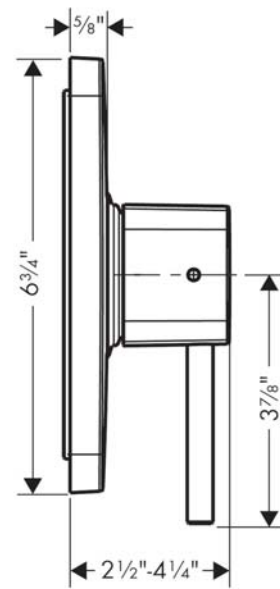

Description

Features

- Flow: 5.5 GPM
- Integrated bypass for use with diverter tub spouts
- Temperature and on/off control for 1 outlet

Required accessories

- iBox Universal Plus Rough with Service Stops, 3/4" (#01850USA)

Item details

List Price \$ 421.00

Compliance

Product image

Scale drawing

Axor Wall Outlet

Finishes : **Chrome**

Part no. : **27451001**

Description

Features

- Integrated double backflow prevention
- 1/2" NPT
- Fits all 1/2" hoses

Item details

List Price

\$ 71.00

Compliance

Product image

Scale drawing