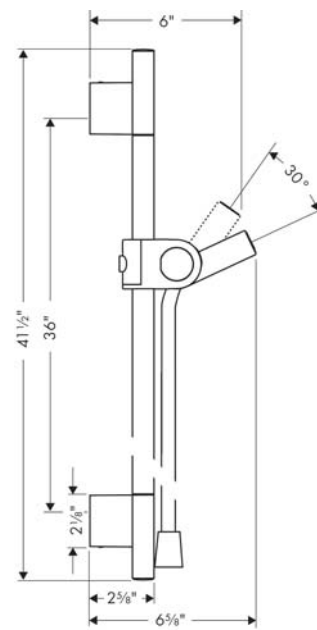

Scale drawing

Axor Uno

Axor Wallbar, 36"

Finishes : **Chrome**

Part no. : **27989000**

Description

Features

- Brass wallbar
- Continuous angle adjustment
- chrome-plated wall supports of metal

Comprised of

- Techniflex 63" Hose (#28276XXX)
- Techniflex Hose, 63" (#28276USA)

Item details

List Price

\$ 421.00

Product image

Scale drawing

Axor Starck
Axor Starck 2-Jet Handshower
 Finishes : **Chrome** Part no. : **28532001**

Scale drawing