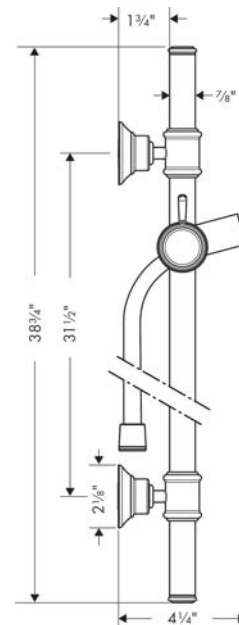

Axor Montreux Wall Outlet with Check Valves

Finishes : **Chrome** Part no. : **16884001**

Description

Features

- Integrated double backflow prevention
- 1/2" NPT
- Fits all 1/2" hoses

Item details

List Price \$ 64.00

Compliance

Product image

Scale drawing

Axor Montreux
Axor Montreux Wallbar, 36"
 Finishes : **Chrome** Part no. : **27982001**

Description

Features

- Brass wallbar
- Locking handshower holder
- Continuous angle adjustment

iBox Universal Plus Rough with Service Stops, 3/4"

Finishes : n.a. Part no. : 01850181

Description

Features

- Adjustable installation flange
- Wall seal
- Includes 3/4" plug
- 3/4" NPT
- 180° rotationally-symmetric installation

Scale drawing

Axor Montreux

Axor Montreux Thermostatic Trim with Volume Control

Finishes : **Chrome** Part no. : **16801001**

Description

Features

- Volume control for 1 outlet
- Thermostatic cartridge, Ceramic cartridge
- Anti-scald 100° safety stop
- Flow: 6 GPM