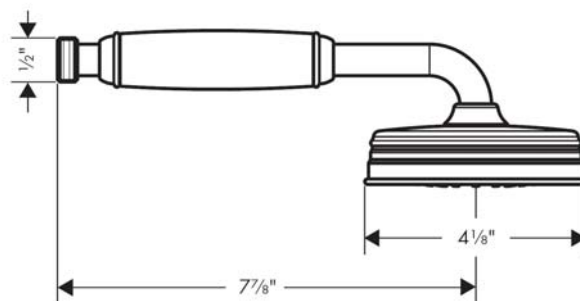

Compliance

Product image

Scale drawing

Axor Montreux
Axor Montreux Wallbar, 36"
 Finishes : **Chrome** Part no. : **27982001**

Description

Features

- Brass wallbar
- Locking handshower holder
- Continuous angle adjustment

Scale drawing

Axor Montreux

Axor Montreux Thermostatic Trim with Volume Control

Finishes : **Chrome** Part no. : **16801001**

Description

Features

- Volume control for 1 outlet
- Thermostatic cartridge, Ceramic cartridge
- Anti-scald 100° safety stop
- Flow: 6 GPM