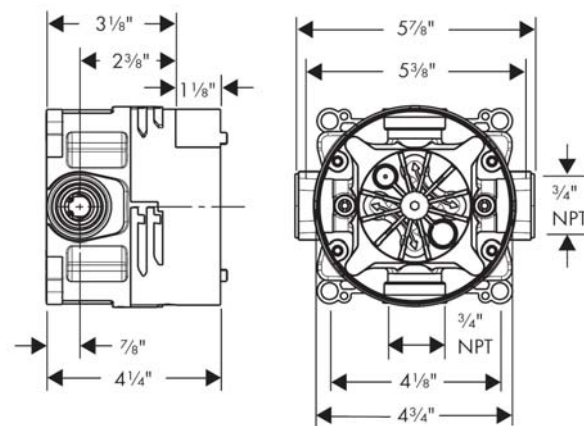

Compliance

Product image

Scale drawing

Axor Montreux
Axor Montreux Wallbar, 36"
 Finishes : **Chrome** Part no. : **27982001**

Description

Features

- Brass wallbar
- Locking handshower holder
- Continuous angle adjustment

iBox Universal Plus Rough with Service Stops, 3/4"

Finishes : n.a. Part no. : 01850181

Description

Features

- Adjustable installation flange
- Wall seal
- Includes 3/4" plug
- 3/4" NPT
- 180° rotationally-symmetric installation

Optional accessories

- 1" Extension Kit, iBox Universal Plus Rough (#13595XXX)

Item details

List Price \$ 160.00

Compliance

Product image

Scale drawing

Axor Montreux
Axor Montreux 1-Jet Handshower
Finishes : **Chrome** Part no. : **16320001**

Scale drawing

Axor Montreux

Axor Montreux Thermostatic Trim with Volume Control

Finishes : **Chrome** Part no. : **16801001**

Description

Features

- Volume control for 1 outlet
- Thermostatic cartridge, Ceramic cartridge
- Anti-scald 100° safety stop
- Flow: 6 GPM