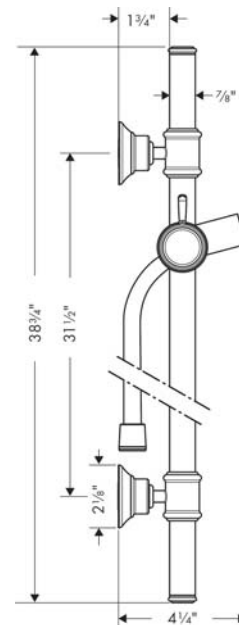

Axor Montreux Wall Outlet with Check Valves

Finishes : **Chrome** Part no. : **16884001**

Description

Features

- Integrated double backflow prevention
- 1/2" NPT
- Fits all 1/2" hoses

Item details

List Price \$ 64.00

Compliance

Product image

Scale drawing

Axor Montreux
Axor Montreux Wallbar, 36"
 Finishes : **Chrome** Part no. : **27982001**

Description

Features

- Brass wallbar
- Locking handshower holder
- Continuous angle adjustment

iBox Universal Plus Rough with Service Stops, 3/4"

Finishes : n.a. Part no. : 01850181

Description

Features

- Adjustable installation flange
- Wall seal
- Includes 3/4" plug
- 3/4" NPT
- 180° rotationally-symmetric installation

Scale drawing

Axor Montreux
Axor Montreux Pressure Balance Trim
 Finishes : **Chrome** Part no. : **16508001**

Description

Features

- Flow: 5.5 GPM
- Integrated bypass for use with diverter tub spouts
- Temperature and on/off control for 1 outlet