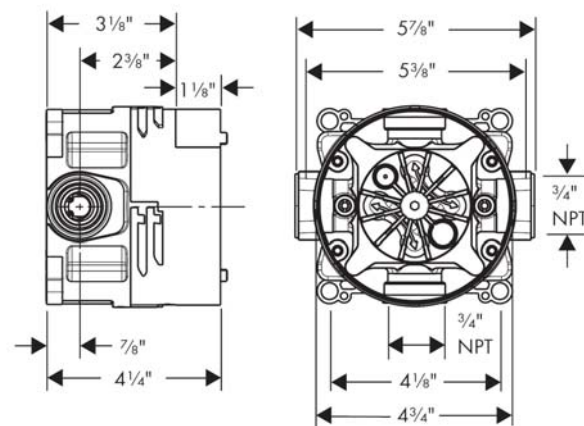

Compliance

Product image

Scale drawing

Axor Montreux
Axor Montreux Wallbar, 36"
 Finishes : **Chrome** Part no. : **27982001**

Description

Features

- Brass wallbar
- Locking handshower holder
- Continuous angle adjustment

iBox Universal Plus Rough with Service Stops, 3/4"

Finishes : n.a. Part no. : 01850181

Description

Features

- Adjustable installation flange
- Wall seal
- Includes 3/4" plug
- 3/4" NPT
- 180° rotationally-symmetric installation

Optional accessories

- 1" Extension Kit, iBox Universal Plus Rough (#13595XXX)

Item details

List Price \$ 160.00

Compliance

Product image

Scale drawing

Axor Montreux
Axor Montreux 1-Jet Handshower
Finishes : **Chrome** Part no. : **16320001**

Scale drawing

Axor Montreux
Axor Montreux Pressure Balance Trim
 Finishes : **Chrome** Part no. : **16508001**

Description

Features

- Flow: 5.5 GPM
- Integrated bypass for use with diverter tub spouts
- Temperature and on/off control for 1 outlet