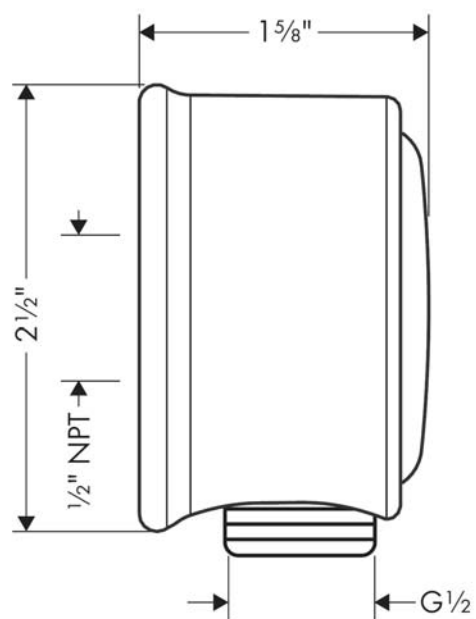

Axor Montreux Wall Outlet with Check Valves

Finishes : **Chrome** Part no. : **16884001**

Description

Features

- Integrated double backflow prevention
- 1/2" NPT
- Fits all 1/2" hoses

Item details

List Price \$ 64.00

Compliance

Product image

Scale drawing

Axor Montreux
Axor Montreux Wallbar, 36"
 Finishes : **Chrome** Part no. : **27982001**

Description

Features

- Brass wallbar
- Locking handshower holder
- Continuous angle adjustment

iBox Universal Plus Rough with Service Stops, 3/4"

Finishes : n.a. Part no. : 01850181

Description

Features

- Adjustable installation flange
- Wall seal
- Includes 3/4" plug
- 3/4" NPT
- 180° rotationally-symmetric installation