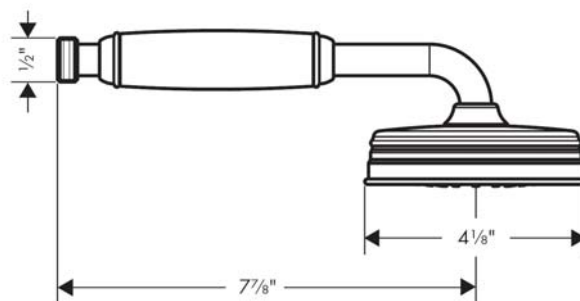

Compliance

Product image

Scale drawing

Axor Montreux
Axor Montreux Wallbar, 36"
 Finishes : **Chrome** Part no. : **27982001**

Description

Features

- Brass wallbar
- Locking handshower holder
- Continuous angle adjustment

Scale drawing

Axor Montreux
Axor Montreux Pressure Balance Trim
 Finishes : **Chrome** Part no. : **16508001**

Description

Features

- Flow: 5.5 GPM
- Integrated bypass for use with diverter tub spouts
- Temperature and on/off control for 1 outlet