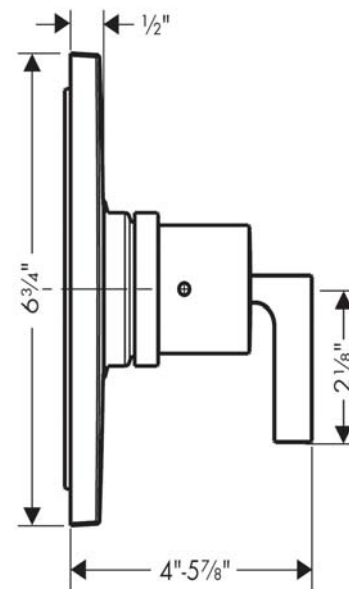

Item details

List Price \$ 380.00

Product image

Scale drawing

Axor Citterio
Axor Citterio Pressure Balance Trim
 Finishes : **Chrome** Part no. : **39414001**

Description

Features

- Flow: 5.5 GPM
- Integrated bypass for use with diverter tub spouts
- Temperature and on/off control for 1 outlet

Required accessories

- iBox Universal Plus Rough with Service Stops, 3/4" (#01850USA)

Item details

List Price \$ 443.00

Compliance

Product image

Scale drawing

iBox Universal Plus Rough with Service Stops, 3/4"

Finishes : n.a. Part no. : 01850181

Description

Features

- Adjustable installation flange
- Wall seal
- Includes 3/4" plug
- 3/4" NPT
- 180° rotationally-symmetric installation

Optional accessories

- 1" Extension Kit, iBox Universal Plus Rough (#13595XXX)

Scale drawing