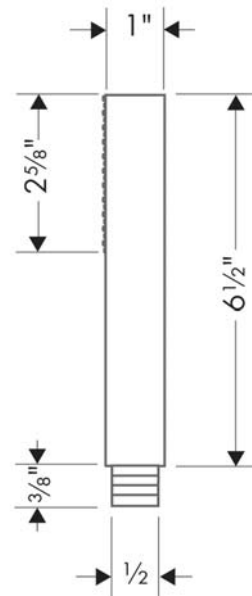

Finishes : n.a. Part no. : 01850181

Description

Features

- Adjustable installation flange
- Wall seal
- Includes 3/4" plug
- 3/4" NPT
- 180° rotationally-symmetric installation

Optional accessories

- 1" Extension Kit, iBox Universal Plus Rough (#13595XXX)

- 70 no-clog spray channels
- Spray modes: Full

Item details

List Price \$ 142.00

Technology

Compliance

Product image

Scale drawing

Axor Wall Outlet

Finishes : **Chrome** Part no. : **27451001**

Description

Features

- Integrated double backflow prevention
- 1/2" NPT
- Fits all 1/2" hoses

Item details

List Price \$ 71.00

Compliance

Product image

Scale drawing