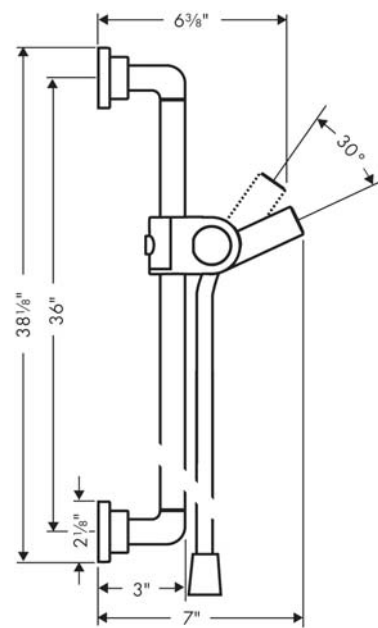

Axor Citterio

Axor Citterio Wallbar, 36"

Finishes : **Chrome** Part no. : **27831000**

Description

Features

- Brass wallbar
- Locking handshower holder
- chrome-plated wall supports of metal

Comprised of

- Techniflex 63" Hose (#28276XXX)
- Techniflex Hose, 63" (#28276USA)

Item details

List Price \$ 380.00

Product image

Scale drawing

Axor Citterio
Axor Citterio Pressure Balance Trim
 Finishes : **Chrome** Part no. : **39414001**

Description

Features

- Flow: 5.5 GPM
- Integrated bypass for use with diverter tub spouts
- Temperature and on/off control for 1 outlet

Finishes : n.a. Part no. : 01850181

Description

Features

- Adjustable installation flange
- Wall seal
- Includes 3/4" plug
- 3/4" NPT
- 180° rotationally-symmetric installation

Optional accessories

- 1" Extension Kit, iBox Universal Plus Rough (#13595XXX)

Scale drawing