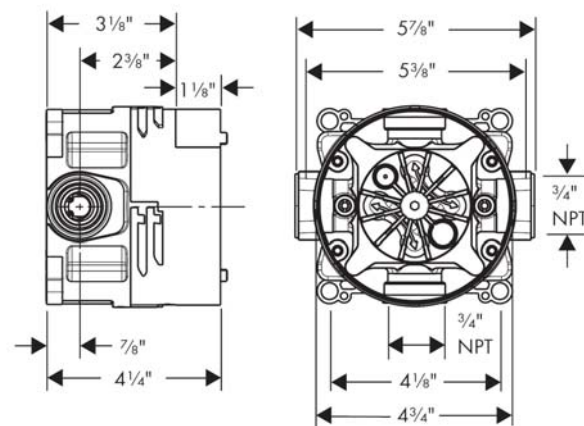

Finishes : n.a. Part no. : 01850181

Description

Features

- Adjustable installation flange
- Wall seal
- Includes 3/4" plug
- 3/4" NPT
- 180° rotationally-symmetric installation

Optional accessories

- 1" Extension Kit, iBox Universal Plus Rough (#13595XXX)

Item details

List Price \$ 160.00

Compliance

Product image

Scale drawing

Axor Starck
Axor Starck 1-Jet Handshower
Finishes : **Chrome** Part no. : **10531001**

Description

Features

Finishes : **Chrome** Part no. : **27451001**

Description

Features

- Integrated double backflow prevention
- 1/2" NPT
- Fits all 1/2" hoses

Item details

List Price \$ 71.00

Compliance

Product image

Scale drawing