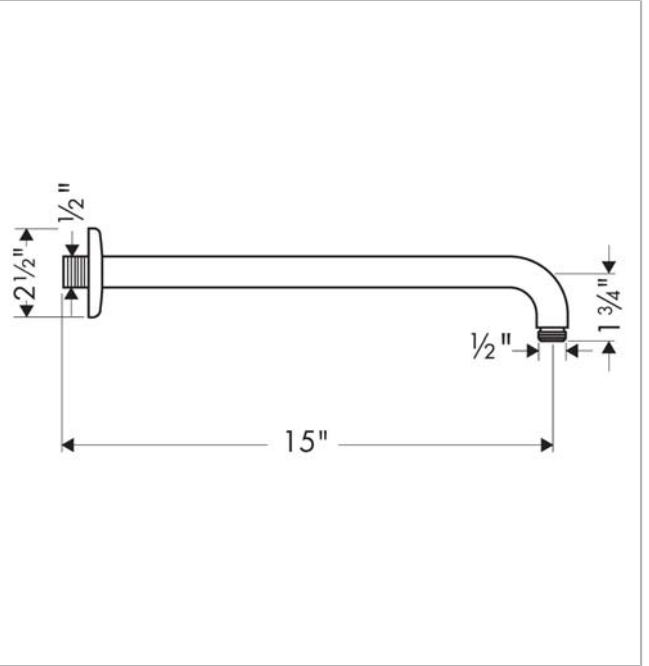

Raindance Showerarm, 15"

Finishes : **Chrome** Part no. : **27413001**

Description

Features

- Brass
- 1/2" NPT

Item details

List Price \$ 155.00

Compliance

Product image

Scale drawing

Axor Citterio

Axor Citterio Showerhead, 7"

Finishes : **Chrome** Part no. : **28489001**

Description

Features

- 107 no-clog spray channels
- Spray modes: Full