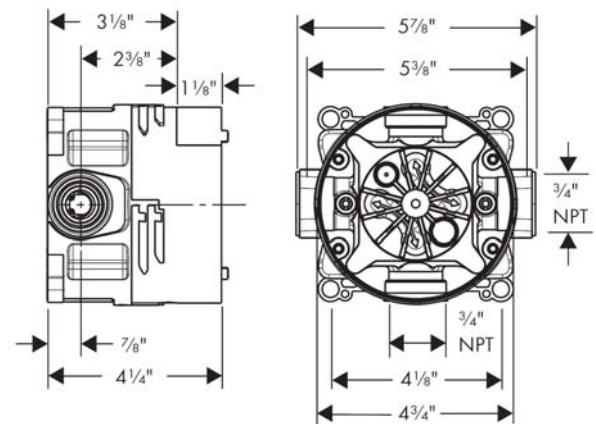

iBox Universal Plus Rough with Service Stops, 3/4"
 Finishes : n.a. Part no. : 01850181

Description

Features

- Adjustable installation flange
- Wall seal
- Includes 3/4" plug
- 3/4" NPT
- 180° rotationally-symmetric installation

Optional accessories

- 1" Extension Kit, iBox Universal Plus Rough (#13595XXX)

Item details

List Price \$ 160.00

Compliance

Product image

Scale drawing

Raindance

Raindance Showerarm, 15"

Finishes : **Chrome** Part no. : **27413001**

Description

Features

- Brass
- 1/2" NPT

Item details

List Price \$ 155.00

Compliance

Product image

Scale drawing

Axor Citterio

Axor Citterio Showerhead, 7"

Finishes : **Chrome** Part no. : **28489001**

Description

Features

- 107 no-clog spray channels
- Spray modes: Full