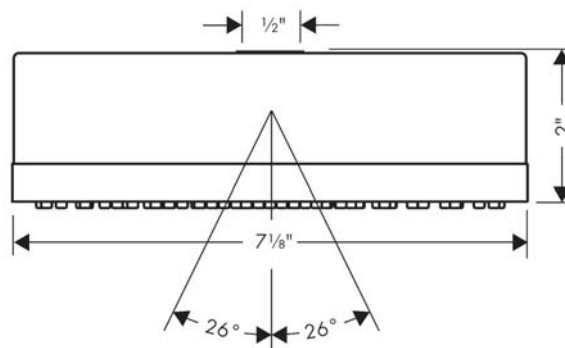

Item details

List Price \$ 808.00

Technology

Compliance

Product image

Scale drawing

Axor Citterio
Axor Citterio Pressure Balance Trim
 Finishes : **Chrome** Part no. : **39414001**

Description

Features

- Flow: 5.5 GPM
- Integrated bypass for use with diverter tub spouts
- Temperature and on/off control for 1 outlet

Required accessories

- iBox Universal Plus Rough with Service Stops, 3/4" (#01850USA)