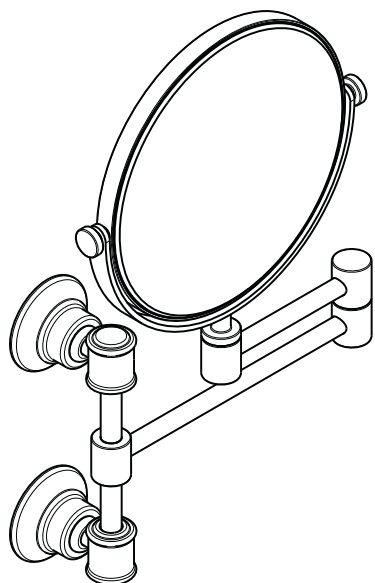

Axor Montreux Pull-out Shaving Mirror

42090XX0

Product Features

- Wall mounted
- Two-sided mirror – normal, 1.7x magnification

Available Finishes

Chrome	42090000
Brushed Nickel	42090820
Polished Nickel	42090830

The measurements shown are for reference only.

Products and specifications shown are subject to change without notice.

Specification sheet revised 8/2008