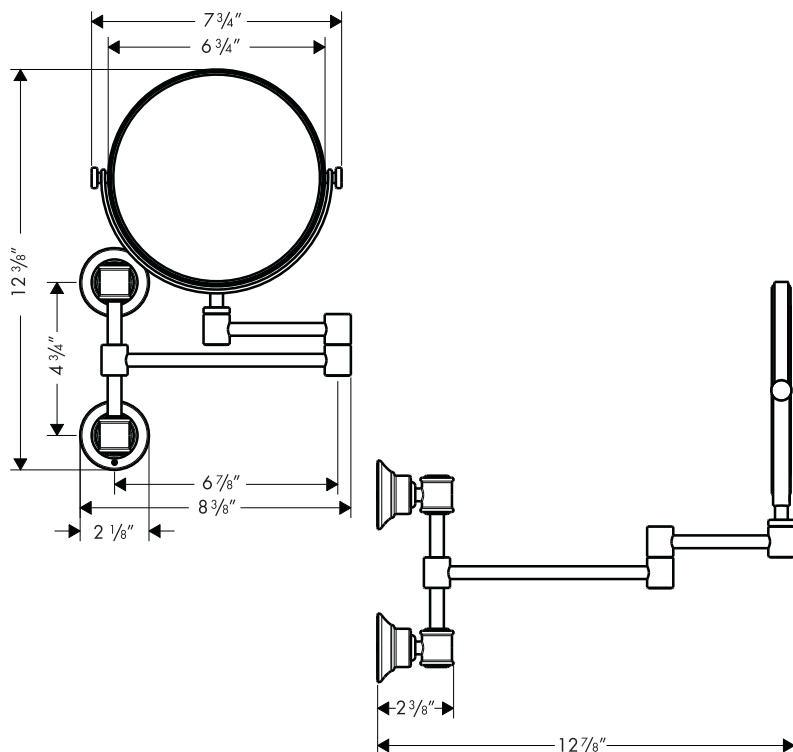

Axor Montreux Pull-out Shaving Mirror

42090XX0

Product Features

- Wall mounted
- Two-sided mirror – normal, 1.7x magnification

Available Finishes

Chrome	42090000
Brushed Nickel	42090820
Polished Nickel	42090830

The measurements shown are for reference only.

Products and specifications shown are subject to change without notice.

Specification sheet revised 8/2008