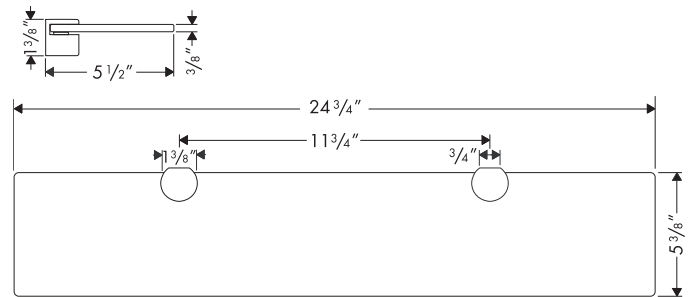

Axor Glass Shelf 41550XX0

Available in Chrome (00), Brushed Nickel (82)

Product Specification

Solid brass holders
Frosted crystal glass shelf