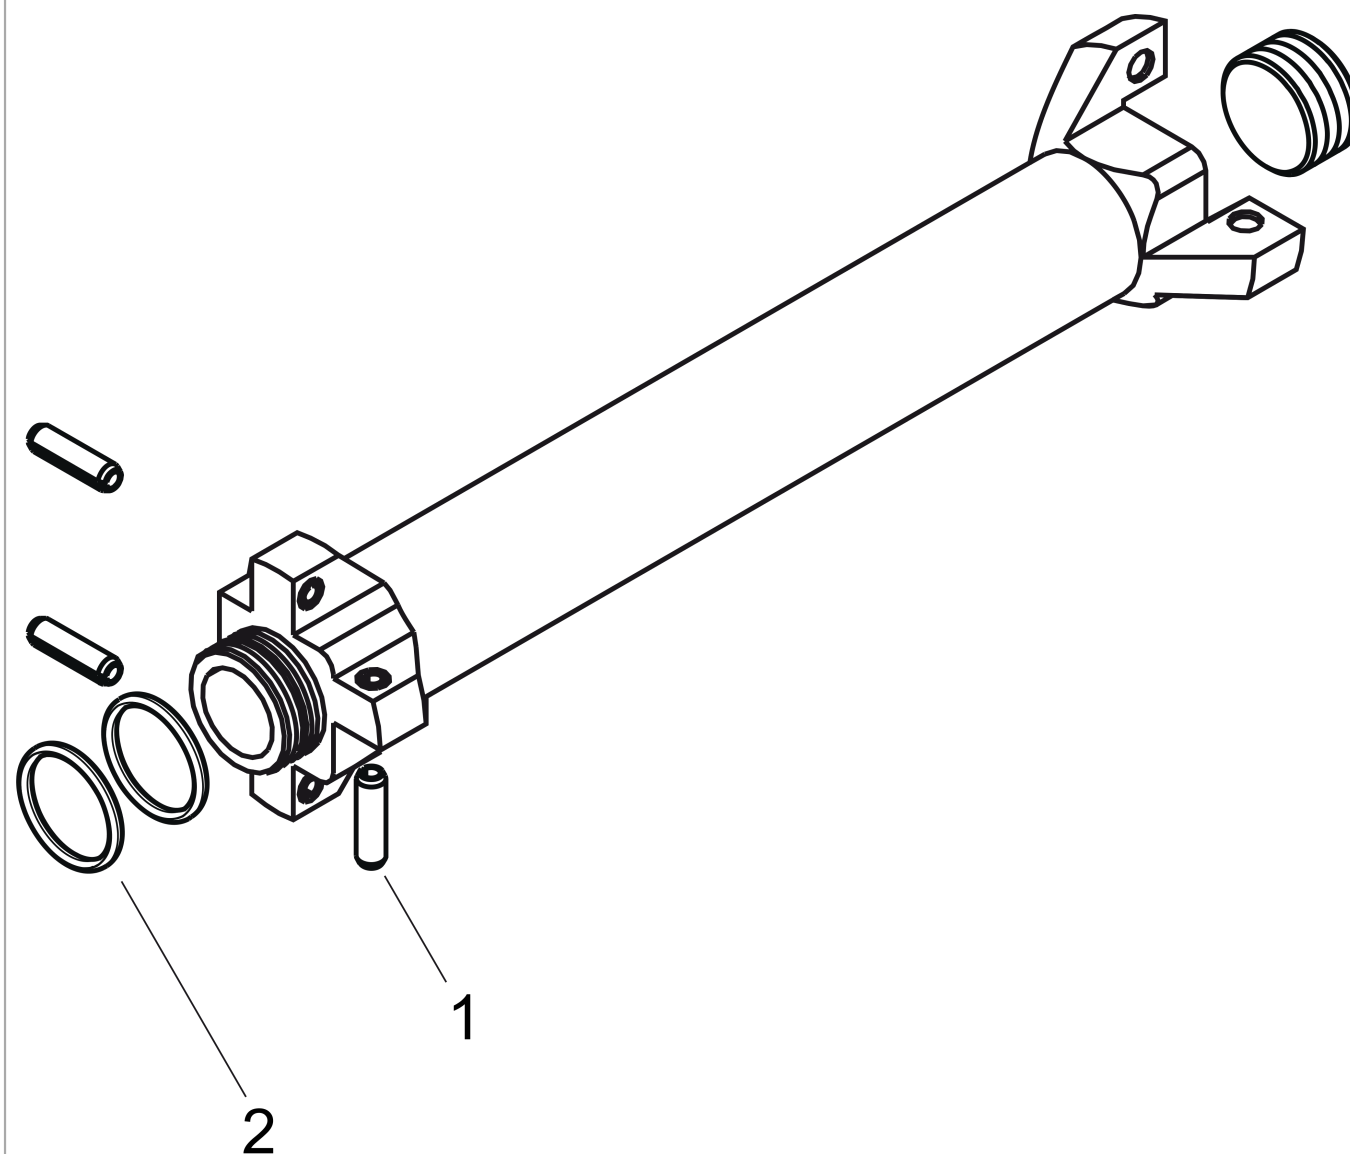

## Installation example

**AXOR ShowerSolutions**  
**Rough, Shelf 10" x 5"**  
Finishes : n.a. Part no. : 40878180

## Exploded drawing

Year of production: >01/09

**AXOR ShowerSolutions**  
**Rough, Shelf 10" x 5"**  
 Finishes : n.a. Part no. : **40878180**