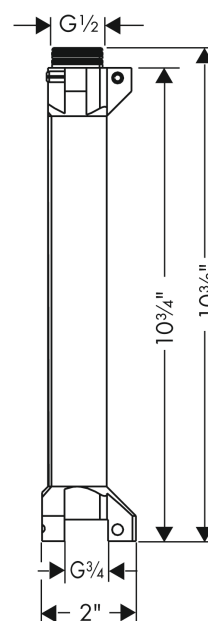

### Rough, Shelf 10" x 5"

Finishes : n.a. Part no. : 40878180

#### Scale drawing

**AXOR ShowerSolutions**  
**Rough, Shelf 10" x 5"**  
 Finishes : n.a. Part no. : **40878180**

## Exploded drawing

Year of production: >01/09

**AXOR ShowerSolutions**  
**Rough, Shelf 10" x 5"**  
 Finishes : n.a. Part no. : **40878180**

## Spare parts list

Year of production: >01/09

Pos.	Description	Part no.	PC	PU
1	pin	95334000	0	1
2	O-Ring 23x2,5	98183000	0	1