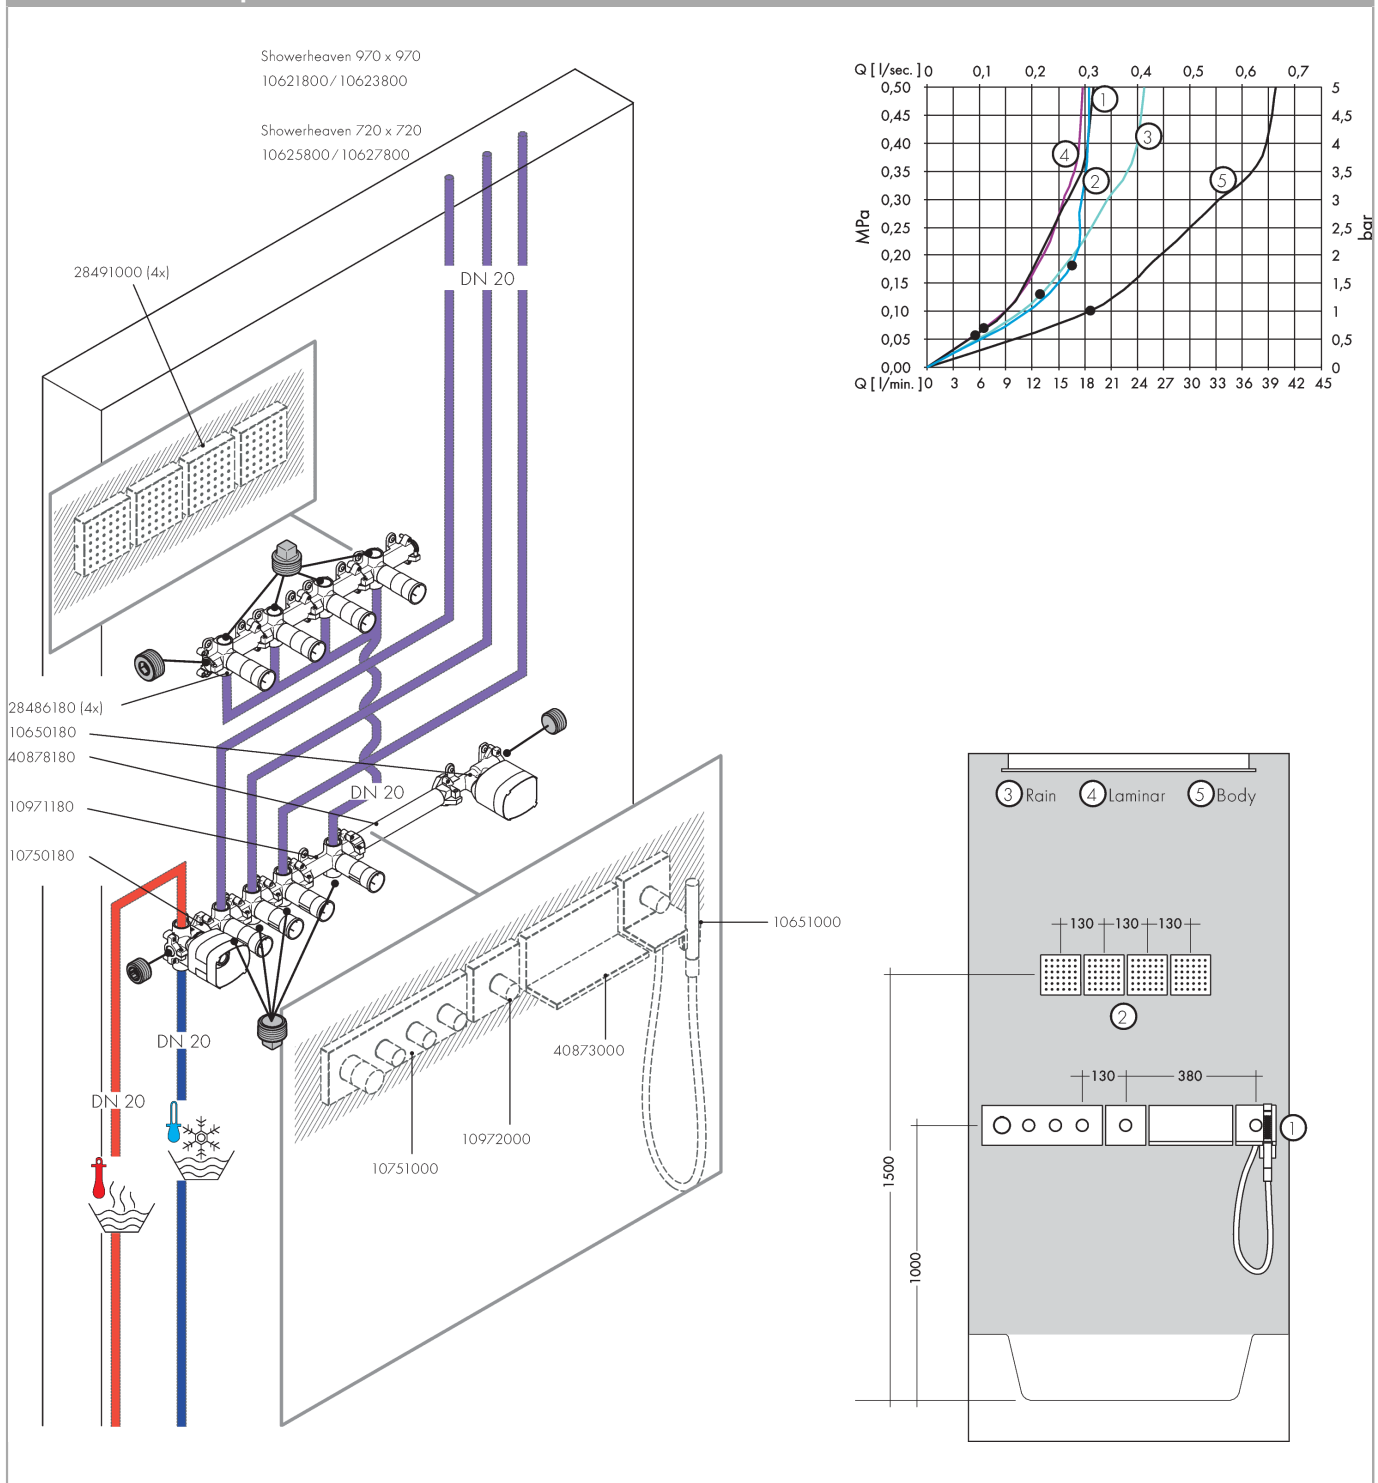

AXOR ShowerSolutions
Rough, Shelf 10" x 5"
Finishes : n.a. Part no. : **40878180**

Installation example