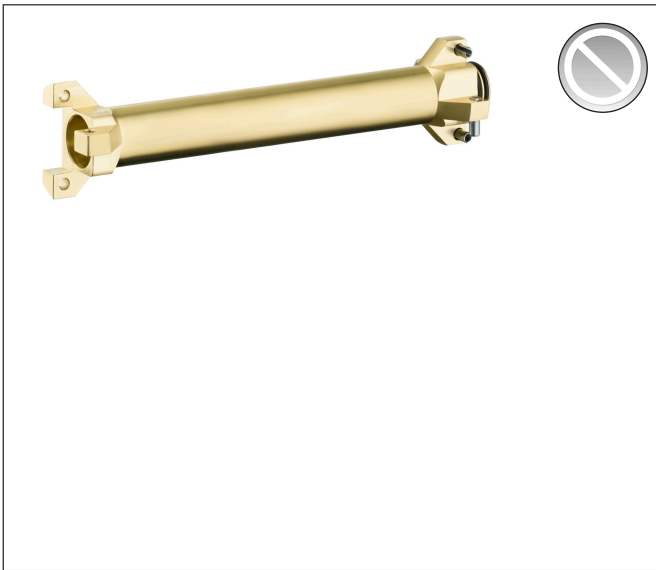

Brand AXOR  
Art. Name **AXOR ShowerSolutions** Rough, Shelf 10" x 5"  
Art. Nr. 40878180  
Pos. 1

## Product Picture

## Features

- In a joined installation it serves as a waterconducting unit, allows dimensionally accurate positioning. In combination with: # 40873XXX