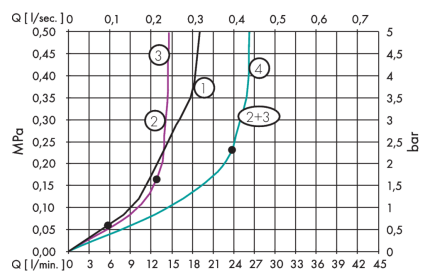

AXOR ShowerSolutions
Rough, Shelf 5" x 5"
Finishes : n.a. Part no. : **40877180**

Installation example