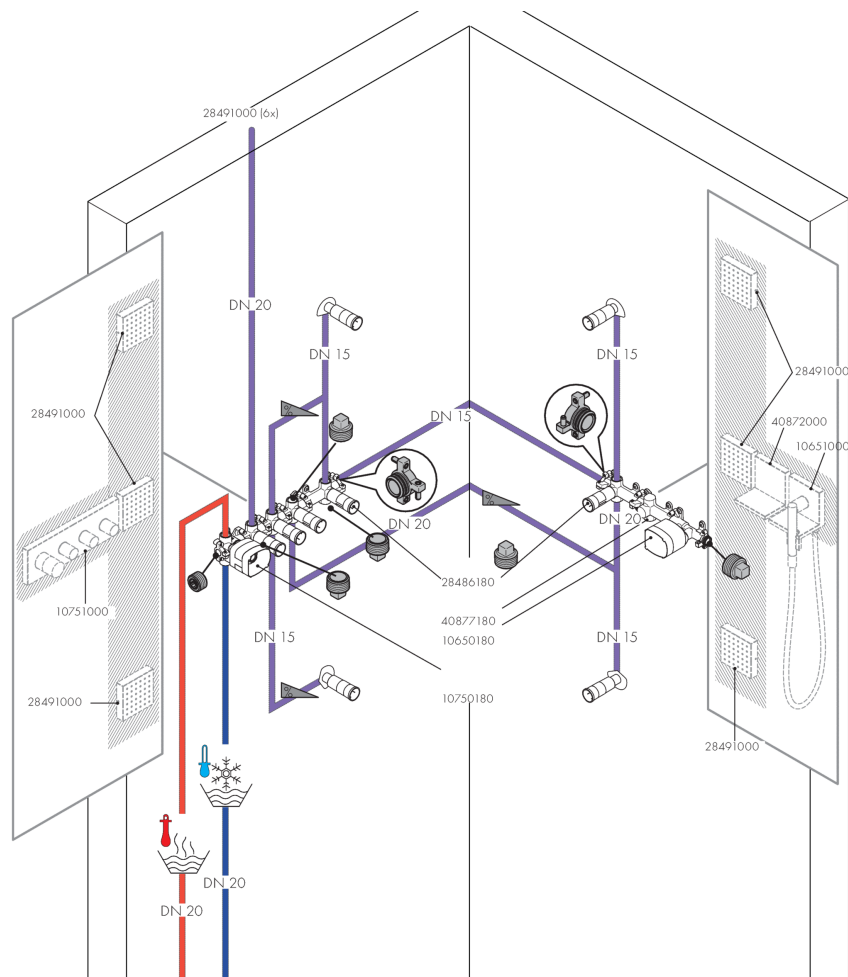

##### Features

- In a joined installation, it serves as a water-conducting unit, and allows dimensionally-accurate positioning

#### Product image

#### Scale drawing

**AXOR ShowerSolutions**  
**Rough, Shelf 5" x 5"**  
 Finishes : n.a. Part no. : **40877180**

## Installation example

**AXOR ShowerSolutions**  
**Rough, Shelf 5" x 5"**  
Finishes : n.a. Part no. : 40877180