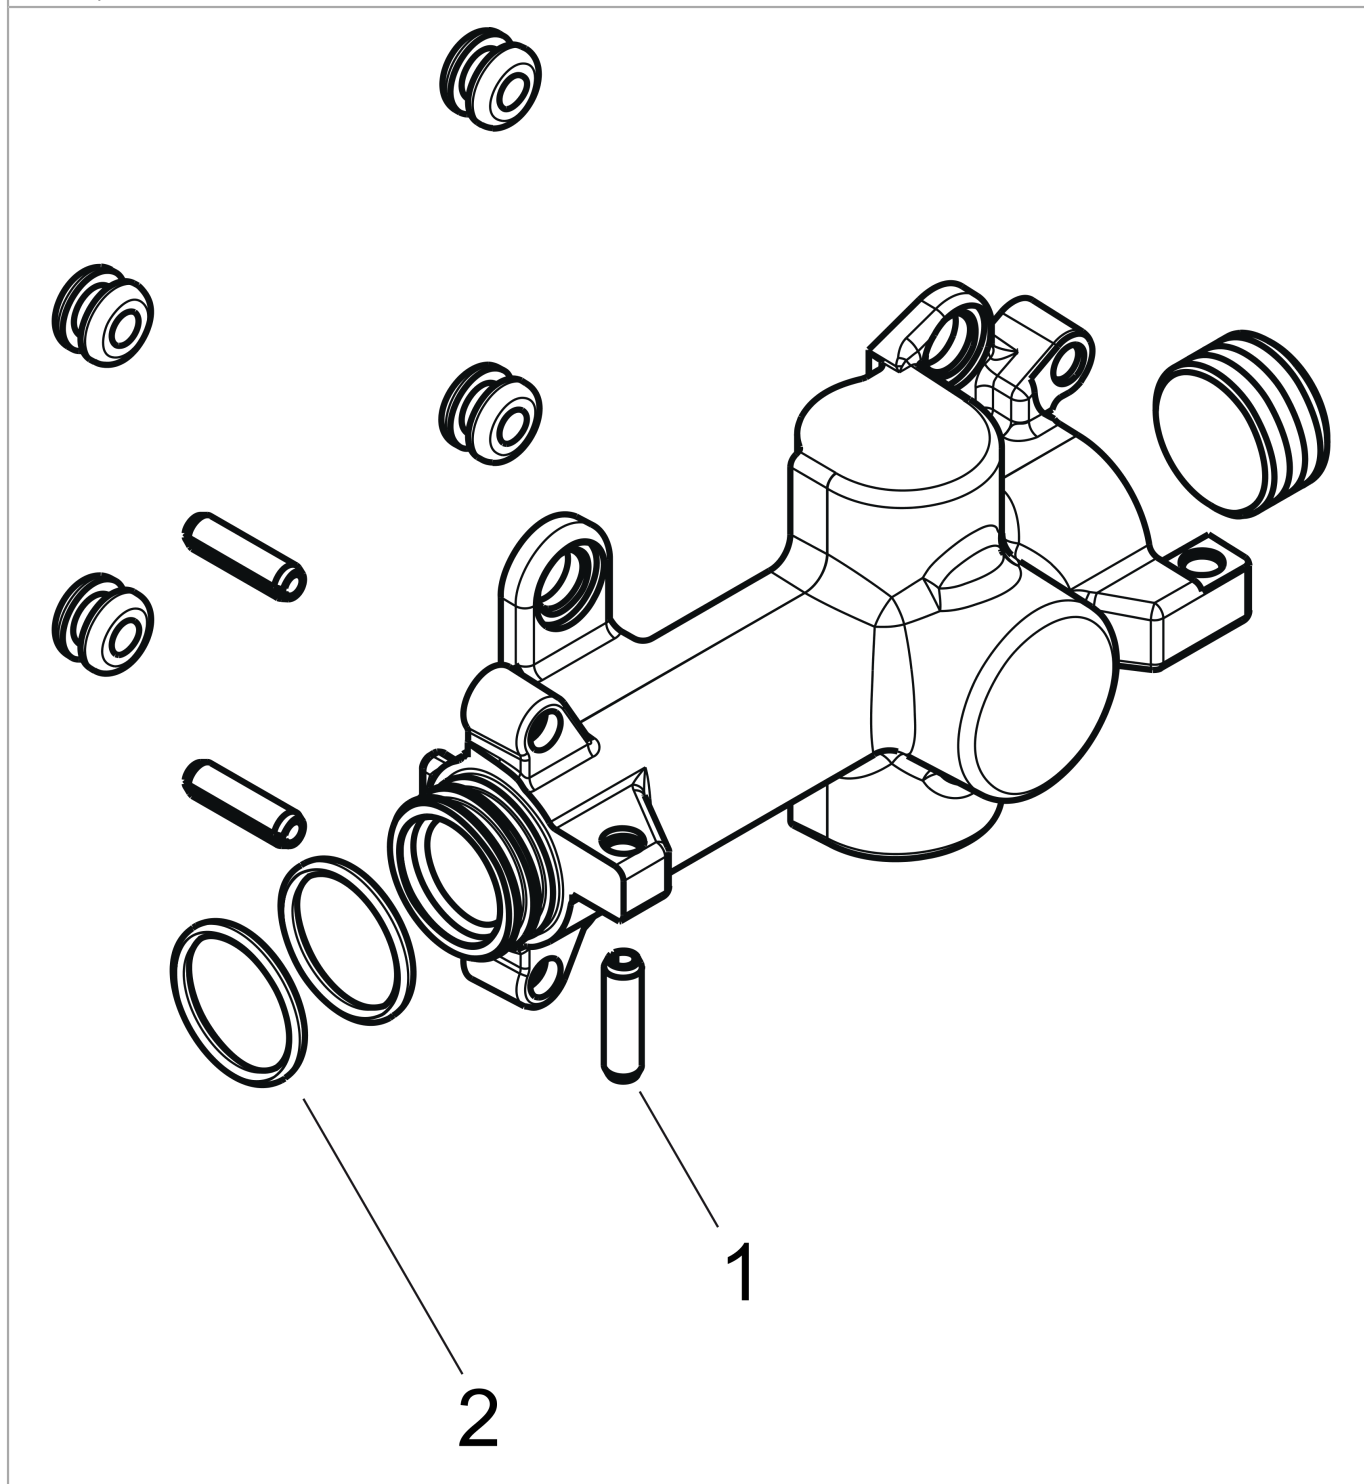

#### Scale drawing

**AXOR ShowerSolutions**  
**Rough, Shelf 5" x 5"**  
 Finishes : n.a. Part no. : **40877180**

## Installation example

**AXOR ShowerSolutions**  
**Rough, Shelf 5" x 5"**  
Finishes : n.a. Part no. : 40877180

## Exploded drawing

Year of production: >01/09

**AXOR ShowerSolutions**  
**Rough, Shelf 5" x 5"**  
 Finishes : n.a. Part no. : **40877180**

## Spare parts list

Year of production: >01/09

Pos.	Description	Part no.	PC	PU
1	O-Ring 23x2,5	98183000	0	1
2	pin	95334000	0	1