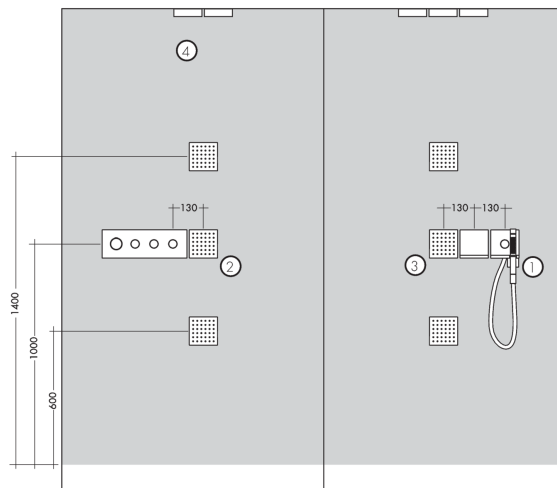

AXOR ShowerSolutions
Rough, Shelf 5" x 5"
Finishes : n.a. Part no. : **40877180**

Installation example