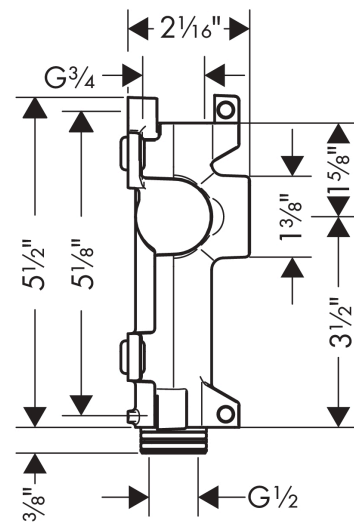

### Rough, Shelf 5" x 5"

Finishes : n.a. Part no. : 40877180

##### Features

- In a joined installation, it serves as a water-conducting unit, and allows dimensionally-accurate positioning

#### Scale drawing

**AXOR ShowerSolutions**  
**Rough, Shelf 5" x 5"**  
 Finishes : n.a. Part no. : **40877180**

## Spare parts list

Year of production: >01/09

Pos.	Description	Part no.	PC	PU
1	O-Ring 23x2,5	98183000	0	1
2	pin	95334000	0	1