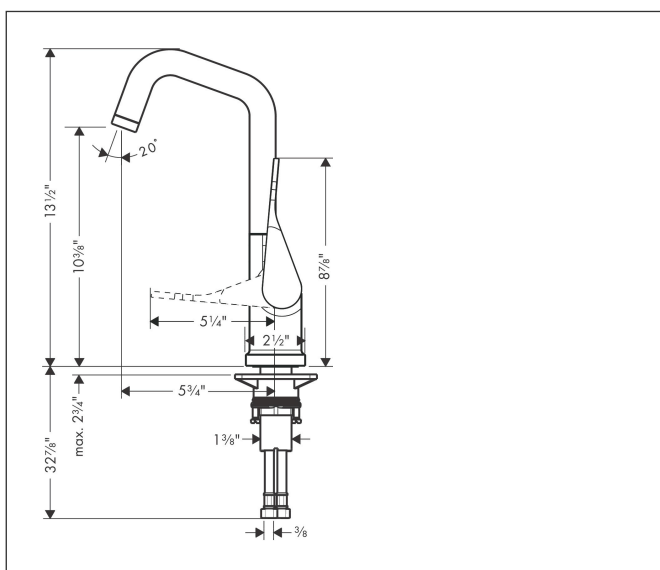

Drawing

Technology

Spray Types