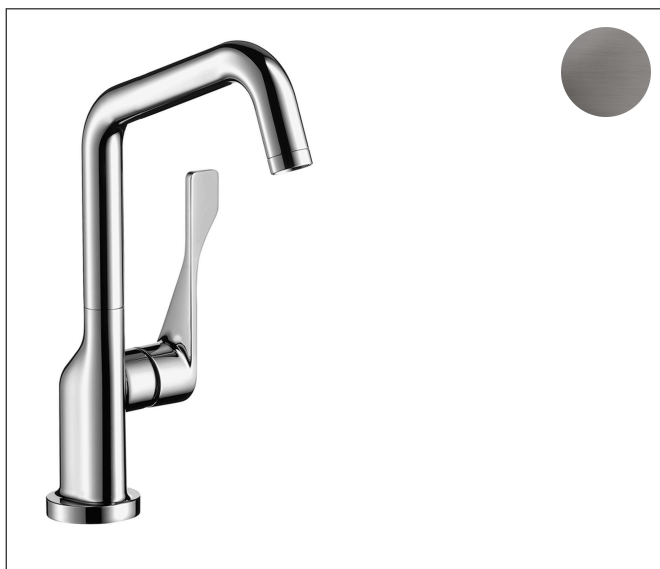

|           |  |
|-----------|--|
| Brand     | AXOR                                     |
| Art. Name | <b>AXOR Citterio</b> Bar Faucet, 1.5 GPM |
| Art. Nr.  | 39851341                                 |
| Surface   | brushed black chrome                     |
| Pos.      | 1  |

## Product Picture

## Features

- Projection: 145 mm
- Swivel range 150°
- Aerated spray
- Deck mounted
- Flow: 1.5 GPM (5.7 L/Min)
- Ceramic cartridge
- 3/8" connections