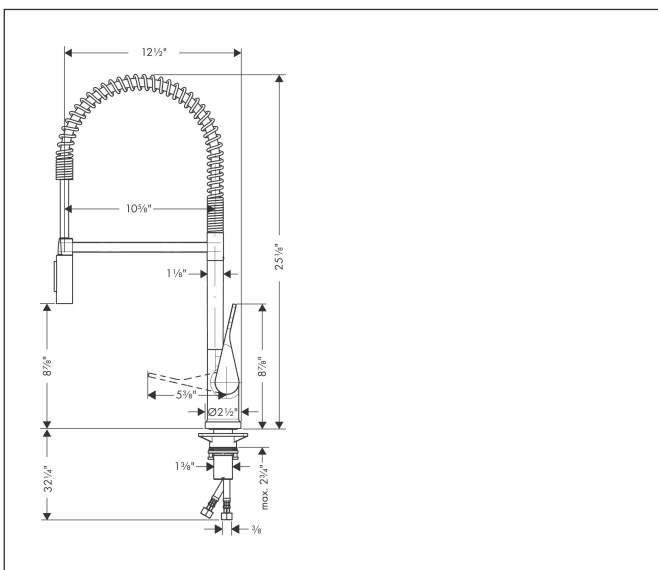

Brand	AXOR
Art. Name	AXOR Citterio Semi-Pro Kitchen Faucet 2-Spray, 1.75 GPM
Art. Nr.	39840341
Surface	brushed black chrome
Pos.	1

Product Picture

Features

- Projection: 270 mm
- Swivel range 360°
- Laminar spray, Needle spray
- Toggle spray diverter
- Deck mounted
- Flow: 1.75 GPM (6.6 L/Min)
- Ceramic cartridge
- 3/8" connections
- Integrated double backflow prevention

Drawing

Technology

Spray Types