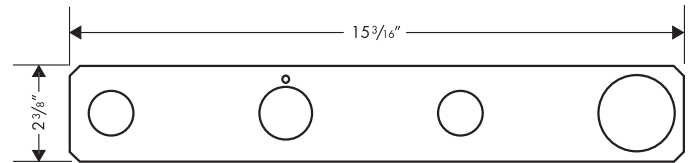

Mounting Plate 39449001

Product Specification

For use with Axor Citterio 3- and 4-Hole Roman Tub trim kits 39432001, 39434001, 39452001, 39456001

Installed with rough 13444181 or 06301000