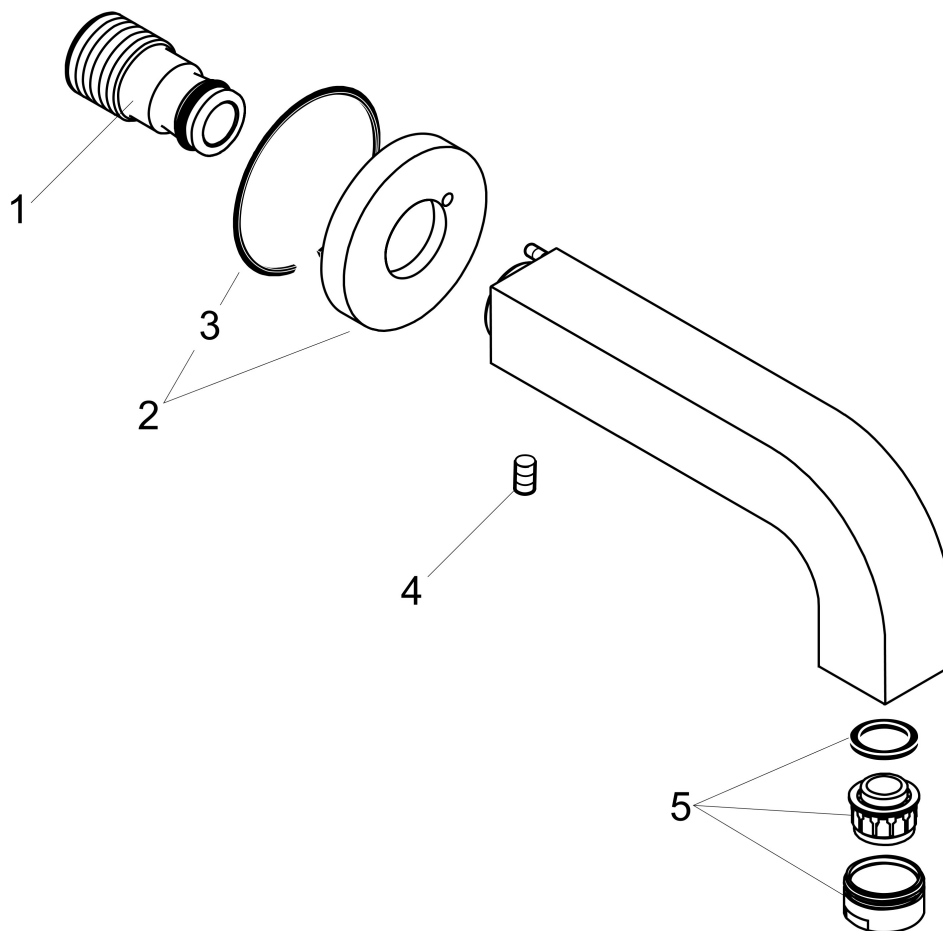

Brand AXOR
Art. Name **AXOR Citterio** Tub Spout
Art. Nr. 39410001
Surface Chrome
Pos. 1

Product Picture

Features

- Maximum flow rate (at 3 bar): 21 l/min
- Solid brass
- Scope of supply: 1/2" female and 3/4" male adaptor included

Drawing

Brand AXOR
Art. Name **AXOR Citterio** Tub Spout
Art. Nr. 39410001
Surface Chrome
Pos. 1

Spare Parts Drawings for build year: >11/03

Brand AXOR
Art. Name **AXOR Citterio** Tub Spout
Art. Nr. 39410001
Surface Chrome
Pos. 1

Spare parts list for build year: >11/03

Pos.	Description	Article number
1	connecting thread	96472001
2	escutcheon for spout	96756000
3	seal	97530000
4	hollow set screw M6x6	97660000
5	aerator M24x1 (25 l/min)	13956000