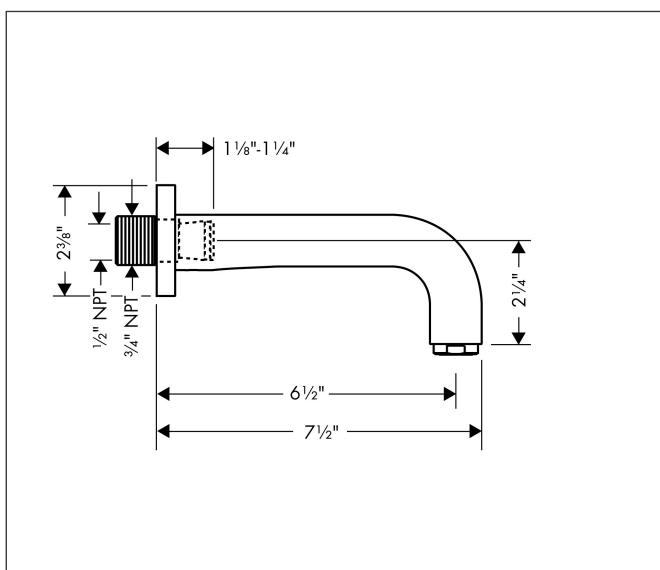

Brand AXOR
Art. Name **AXOR Citterio** Tub Spout
Art. Nr. 39410001
Surface Chrome
Pos. 1

Product Picture

Features

- Maximum flow rate (at 3 bar): 21 l/min
- Solid brass
- Scope of supply: 1/2" female and 3/4" male adaptor included

Drawing

Brand AXOR
Art. Name **AXOR Citterio** Tub Spout
Art. Nr. 39410001
Surface Chrome
Pos. 1

Spare Parts Drawings for build year: >11/03

Brand AXOR
Art. Name **AXOR Citterio** Tub Spout
Art. Nr. 39410001
Surface Chrome
Pos. 1

Spare parts list for build year: >11/03

Pos.	Description	Article number
1	connecting thread	96472001
2	escutcheon for spout	96756000
3	seal	97530000
4	hollow set screw M6x6	97660000
5	aerator M24x1 (25 l/min)	13956000