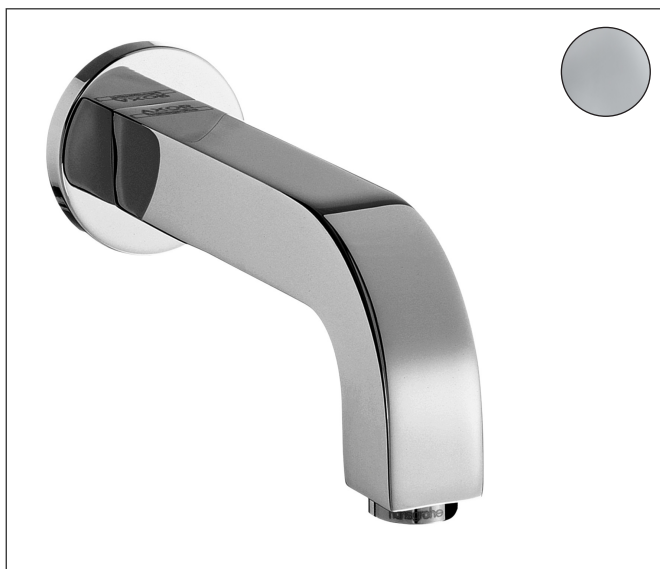

Brand AXOR
Art. Name **AXOR Citterio** Tub Spout
Art. Nr. 39410001
Surface Chrome
Pos. 1

Product Picture

Features

- Maximum flow rate (at 3 bar): 21 l/min
- Solid brass
- Scope of supply: 1/2" female and 3/4" male adaptor included

Drawing

Brand AXOR
Art. Name **AXOR Citterio** Tub Spout
Art. Nr. 39410001
Surface Chrome
Pos. 1

Spare Parts Drawings for build year: >11/03

Brand AXOR
Art. Name **AXOR Citterio** Tub Spout
Art. Nr. 39410001
Surface Chrome
Pos. 1