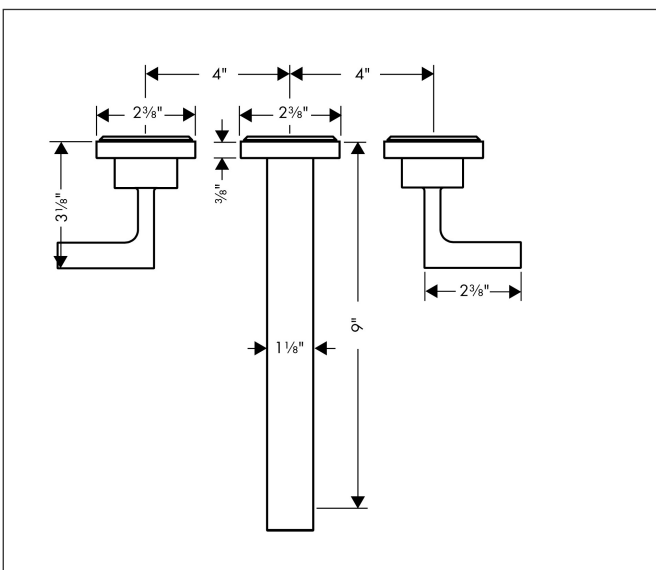

Brand AXOR
Art. Name **AXOR Citterio** Wall-Mounted Widespread Faucet with Lever Handles, 1.2 GPM, without Pop-up Drain
Art. Nr. 39147001
Surface Chrome
Pos. 1

Product Picture

Features

- Handle design: lever handle
- Spray pattern: Aerated spray
- Maximum flow rate (at 3 bar): 4.5 l/min
- Ceramic valves hot/cold 90°

Drawing

Technology

Brand AXOR
Art. Name **AXOR Citterio** Wall-Mounted Widespread Faucet with Lever Handles, 1.2 GPM,
without Pop-up Drain
Art. Nr. 39147001
Surface Chrome
Pos. 1

Spare Parts Drawings for build year: >07/16

Brand AXOR
 Art. Name **AXOR Citterio** Wall-Mounted Widespread Faucet with Lever Handles, 1.2 GPM, without Pop-up Drain
 Art. Nr. 39147001
 Surface Chrome
 Pos. 1

Spare parts list for build year: >07/16

Pos.	Description	Article number
1	handle	39296000
3	escutcheon hot water	96755000
2	seal	97530000
4	fixing set	96392000
5	shut off unit left closing	96351000
6	escutcheon cold water	96754000
7	shut off unit right closing	96350000
8	aerator M24x1 (4,5 l/min)	92877000
9	spout 220 mm	97239000
10	hollow set screw M6x6	97660000
11	hollow set screw M4x16	97663000
12	connecting thread G½	97228000
13	O-ring 16x2,5	98134000
14	extension 25 mm	96259000
a	base body	10303181