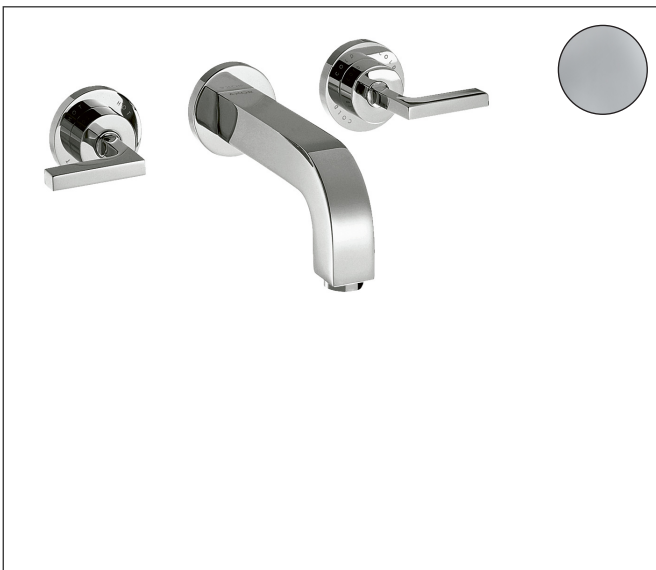

Brand AXOR
Art. Name **AXOR Citterio** Wall-Mounted Widespread Faucet with Lever Handles, 1.2 GPM, without Pop-up Drain
Art. Nr. 39147001
Surface Chrome
Pos. 1

Product Picture

Features

- Handle design: lever handle
- Spray pattern: Aerated spray
- Maximum flow rate (at 3 bar): 4.5 l/min
- Ceramic valves hot/cold 90°

Drawing

Technology

Brand AXOR
Art. Name **AXOR Citterio** Wall-Mounted Widespread Faucet with Lever Handles, 1.2 GPM,
without Pop-up Drain
Art. Nr. 39147001
Surface Chrome
Pos. 1

Spare Parts Drawings for build year: >07/16

Brand AXOR
 Art. Name **AXOR Citterio** Wall-Mounted Widespread Faucet with Lever Handles, 1.2 GPM, without Pop-up Drain
 Art. Nr. 39147001
 Surface Chrome
 Pos. 1

Spare parts list for build year: >07/16

Pos.	Description	Article number
1	handle	39296000
3	escutcheon hot water	96755000
2	seal	97530000
4	fixing set	96392000
5	shut off unit left closing	96351000
6	escutcheon cold water	96754000
7	shut off unit right closing	96350000
8	aerator M24x1 (4,5 l/min)	92877000
9	spout 220 mm	97239000
10	hollow set screw M6x6	97660000
11	hollow set screw M4x16	97663000
12	connecting thread G½	97228000
13	O-ring 16x2,5	98134000
14	extension 25 mm	96259000
a	base body	10303181