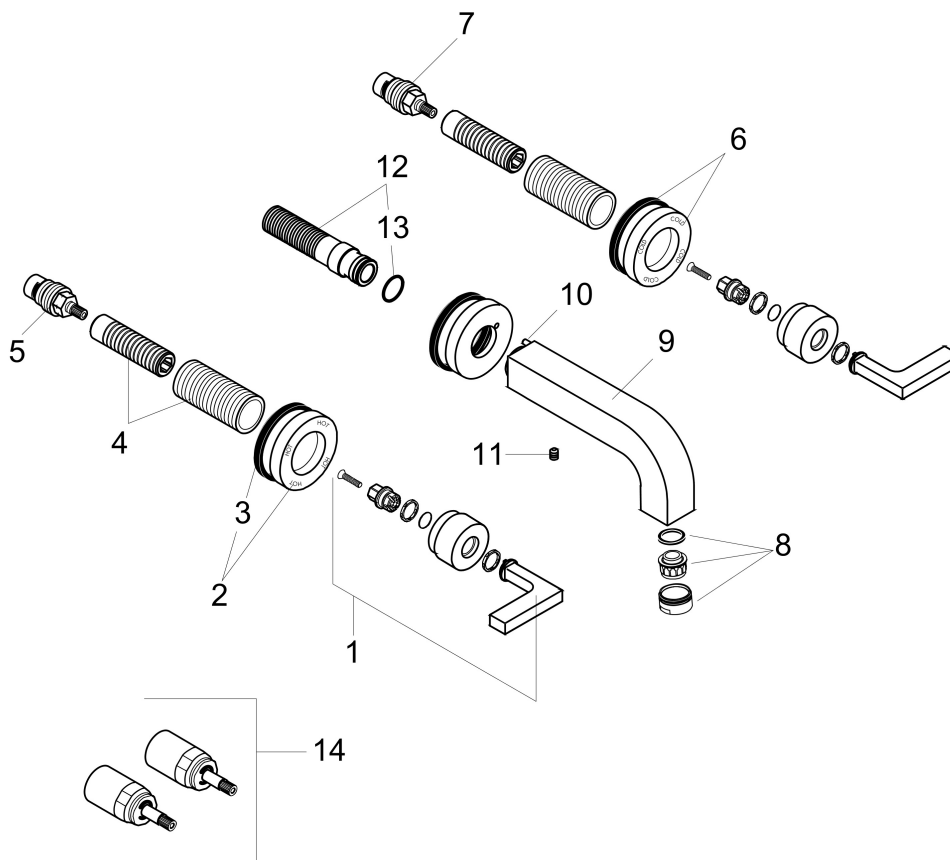

Brand AXOR
Art. Name **AXOR Citterio** Wall-Mounted Widespread Faucet with Lever Handles, 1.2 GPM, without Pop-up Drain
Art. Nr. 39147001
Surface Chrome
Pos. 1

Product Picture

Features

- Handle design: lever handle
- Spray pattern: Aerated spray
- Maximum flow rate (at 3 bar): 4.5 l/min
- Ceramic valves hot/cold 90°

Drawing

Technology

Brand AXOR
Art. Name **AXOR Citterio** Wall-Mounted Widespread Faucet with Lever Handles, 1.2 GPM,
without Pop-up Drain
Art. Nr. 39147001
Surface Chrome
Pos. 1

Spare Parts Drawings for build year: >07/16

Brand AXOR
 Art. Name **AXOR Citterio** Wall-Mounted Widespread Faucet with Lever Handles, 1.2 GPM, without Pop-up Drain
 Art. Nr. 39147001
 Surface Chrome
 Pos. 1

Spare parts list for build year: >07/16

Pos.	Description	Article number
1	handle	39296000
3	escutcheon hot water	96755000
2	seal	97530000
4	fixing set	96392000
5	shut off unit left closing	96351000
6	escutcheon cold water	96754000
7	shut off unit right closing	96350000
8	aerator M24x1 (4,5 l/min)	92877000
9	spout 220 mm	97239000
10	hollow set screw M6x6	97660000
11	hollow set screw M4x16	97663000
12	connecting thread G½	97228000
13	O-ring 16x2,5	98134000
14	extension 25 mm	96259000
a	base body	10303181