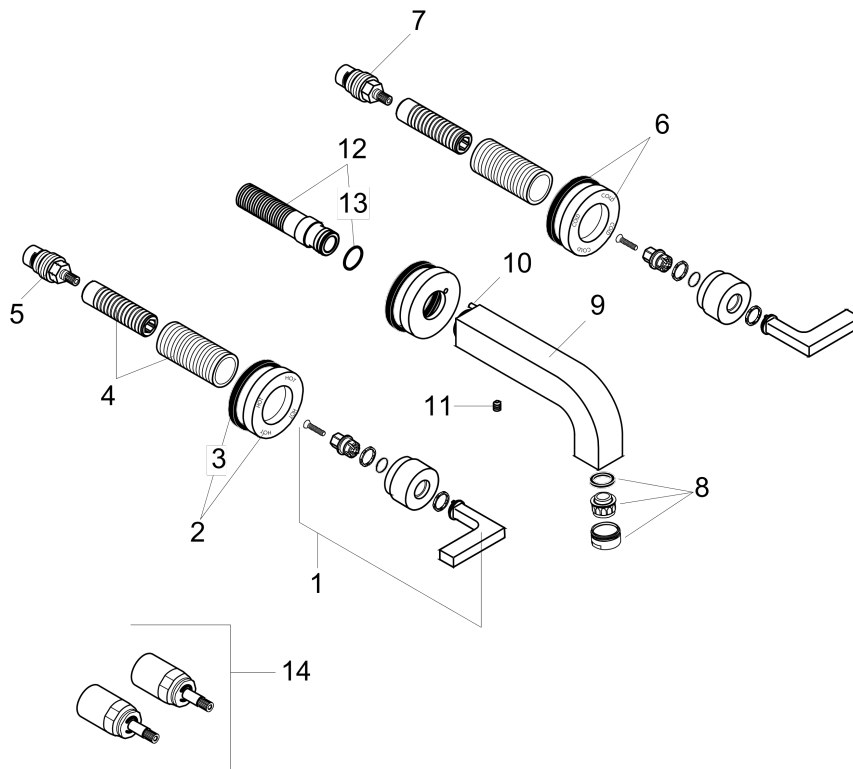

AXOR Citterio

Axor Citterio Wall-Mounted Widespread Faucet Trim with Lever Handles, 1.2 GPM

Finishes : **chrome** Part no. : **39147001**

Description

Features

- Aerated spray
- Flow: 1.2 GPM
- 90° ceramic valves
- Pop-up assembly not included

Item details

List Price \$ 1,000.00

Technology

Compliance

Product image

Scale drawing

AXOR Citterio

Axor Citterio Wall-Mounted Widespread Faucet Trim with Lever Handles, 1.2 GPM

Finishes : **chrome** Part no. : **39147001**

Exploded drawing

Year of production: >07/16

AXOR Citterio

Axor Citterio Wall-Mounted Widespread Faucet Trim with Lever Handles, 1.2 GPM

Finishes : **chrome** Part no. : **39147001**

Spare parts list

Year of production: >07/16

Pos.	Description	Part no.	Price	PU
1	handle	39296000	-	1
2	seal	97530000	-	1
3	escutcheon hot water	96755000	-	1
4	fixing set	96392000	-	1
5	shut off unit left closing	96351000	-	1
6	escutcheon cold water	96754000	-	1
7	shut off unit right closing	96350000	-	1
8	aerator M24x1 (4,5 l/min)	92877000	-	1
9	spout 220 mm	97239000	-	1
10	hollow set screw M6x6	97660000	-	1
11	hollow set screw M4x16	97663000	-	1
12	connecting thread G½	97228000	-	1
13	O-ring 16x2,5	98134000	-	1
14	extension 25 mm	96259000	-	1
a	base body	10303181	-	1