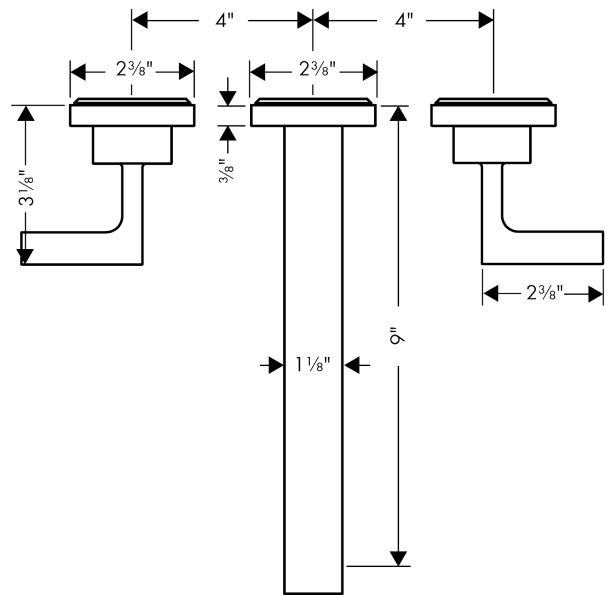

AXOR Citterio

Axor Citterio Wall-Mounted Widespread Faucet Trim with Lever Handles, 1.2 GPM

Finishes : **chrome** Part no. : **39147001**

Description

Features

- Aerated spray
- Flow: 1.2 GPM
- 90° ceramic valves
- Pop-up assembly not included

Item details

List Price \$ 1,000.00

Technology

Compliance

Product image

Scale drawing

AXOR Citterio

Axor Citterio Wall-Mounted Widespread Faucet Trim with Lever Handles, 1.2 GPM

Finishes : **chrome** Part no. : **39147001**

Exploded drawing

Year of production: >07/16

AXOR Citterio

Axor Citterio Wall-Mounted Widespread Faucet Trim with Lever Handles, 1.2 GPM

Finishes : **chrome** Part no. : **39147001**

Spare parts list

Year of production: >07/16

Pos.	Description	Part no.	Price	PU
1	handle	39296000	-	1
2	seal	97530000	-	1
3	escutcheon hot water	96755000	-	1
4	fixing set	96392000	-	1
5	shut off unit left closing	96351000	-	1
6	escutcheon cold water	96754000	-	1
7	shut off unit right closing	96350000	-	1
8	aerator M24x1 (4,5 l/min)	92877000	-	1
9	spout 220 mm	97239000	-	1
10	hollow set screw M6x6	97660000	-	1
11	hollow set screw M4x16	97663000	-	1
12	connecting thread G½	97228000	-	1
13	O-ring 16x2,5	98134000	-	1
14	extension 25 mm	96259000	-	1
a	base body	10303181	-	1