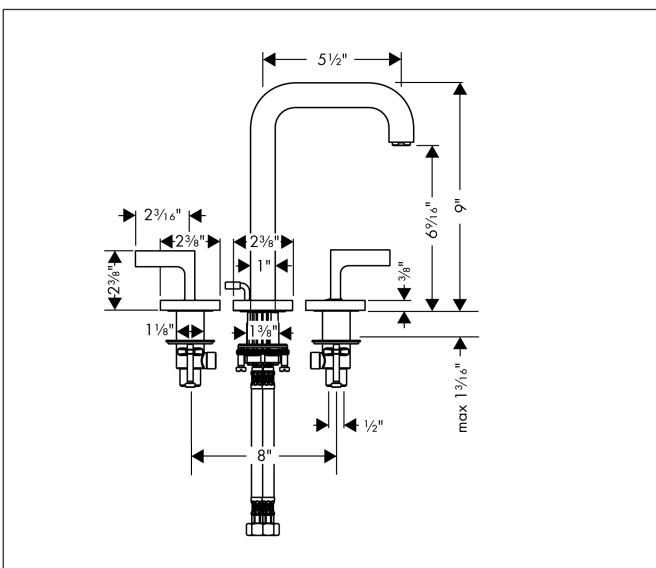

Brand	AXOR
Art. Name	AXOR Citterio Widespread Faucet 170 with Lever Handles and Pop-Up Drain, 1.2 GPM
Art. Nr.	39135001
Surface	Chrome
Pos.	1

Product Picture

Features

- Handle design: lever handle
- Spray pattern: Aerated spray
- Maximum flow rate (at 3 bar): 4.5 l/min
- Ceramic valves hot/cold 90°
- Pop-up drain G 1

Drawing

Technology