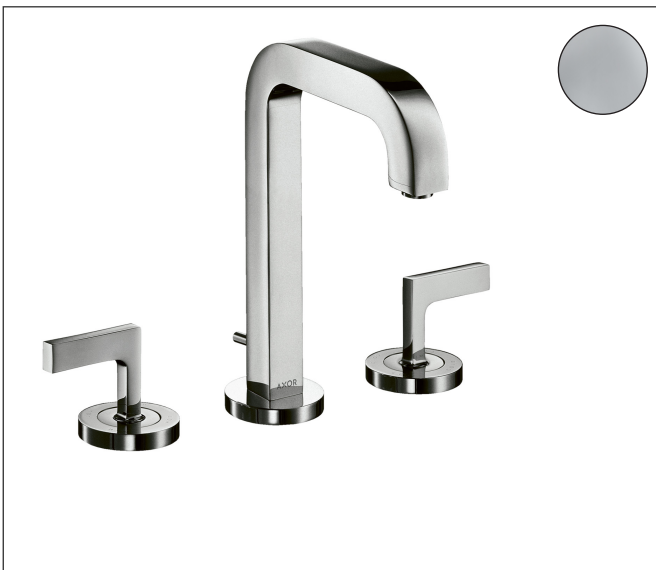

|           |   |
|-----------|---|
| Brand     | AXOR  |
| Art. Name | <b>AXOR Citterio</b> Widespread Faucet 170 with Lever Handles and Pop-Up Drain, 1.2 GPM |
| Art. Nr.  | 39135001  |
| Surface   | Chrome  |
| Pos.      | 1   |

## Features

- Handle design: lever handle
- Spray pattern: Aerated spray
- Maximum flow rate (at 3 bar): 4.5 l/min
- Ceramic valves hot/cold 90°
- Pop-up drain G 1

## Technology

Brand AXOR  
Art. Name **AXOR Citterio** Widespread Faucet 170 with Lever Handles and Pop-Up Drain, 1.2 GPM  
Art. Nr. 39135001  
Surface Chrome  
Pos. 1

## Spare Parts Drawings for build year: >07/16

Brand AXOR  
 Art. Name **AXOR Citterio** Widespread Faucet 170 with Lever Handles and Pop-Up Drain, 1.2 GPM  
 Art. Nr. 39135001  
 Surface Chrome  
 Pos. 1