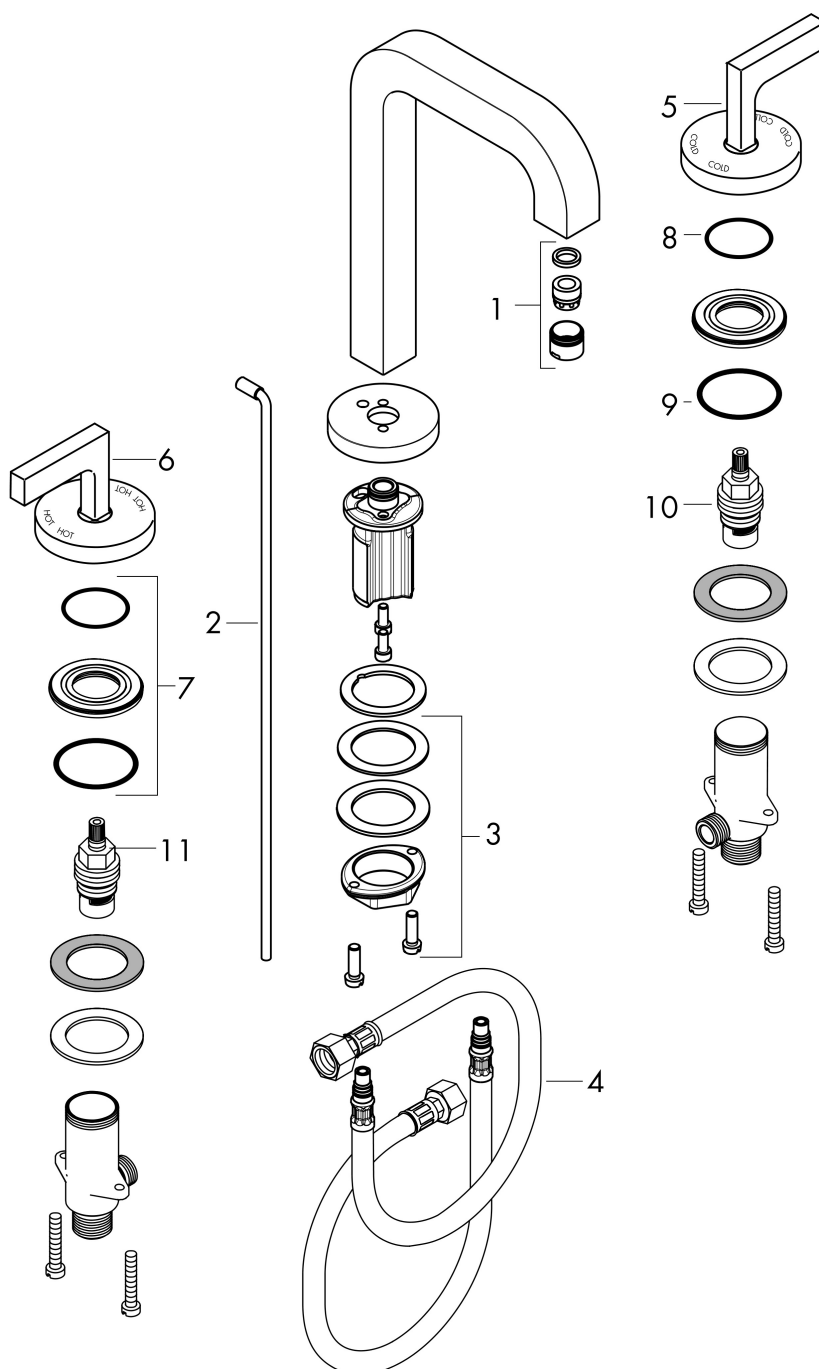

## Features

- Handle design: lever handle
- Spray pattern: Aerated spray
- Maximum flow rate (at 3 bar): 4.5 l/min
- Ceramic valves hot/cold 90°
- Pop-up drain G 1

## Drawing

## Spare Parts Drawings for build year: >07/16

Brand AXOR  
 Art. Name **AXOR Citterio** Widespread Faucet 170 with Lever Handles and Pop-Up Drain, 1.2 GPM  
 Art. Nr. 39135001  
 Surface Chrome  
 Pos. 1

## Spare parts list for build year: >07/16

| Pos. | Description                       | Article number |
|------|-----------------------------------|----------------|
| 1    | aerator M18x1 (4,5 l/min)         | 92884000       |
| 2    | pop up rod                        | 96676000       |
| 3    | fixing set (Ø 32)                 | 13961000       |
| 4    | connection hose 18½" M8x0,75 3/8" | 96321001       |
| 5    | handle for cold water             | 39093000       |
| 6    | handle for hot water              | 39094000       |
| 7    | nut                               | 92854000       |
| 8    | O-Ring 32x2,5                     | 96364000       |
| 9    | O-ring 40x3                       | 92634000       |
| 10   | shut off unit left closing        | 94008000       |
| 11   | shut off unit right closing       | 94009000       |
| a    | spout 165 mm                      | 96674000       |
| b    | escutcheon                        | 95569000       |