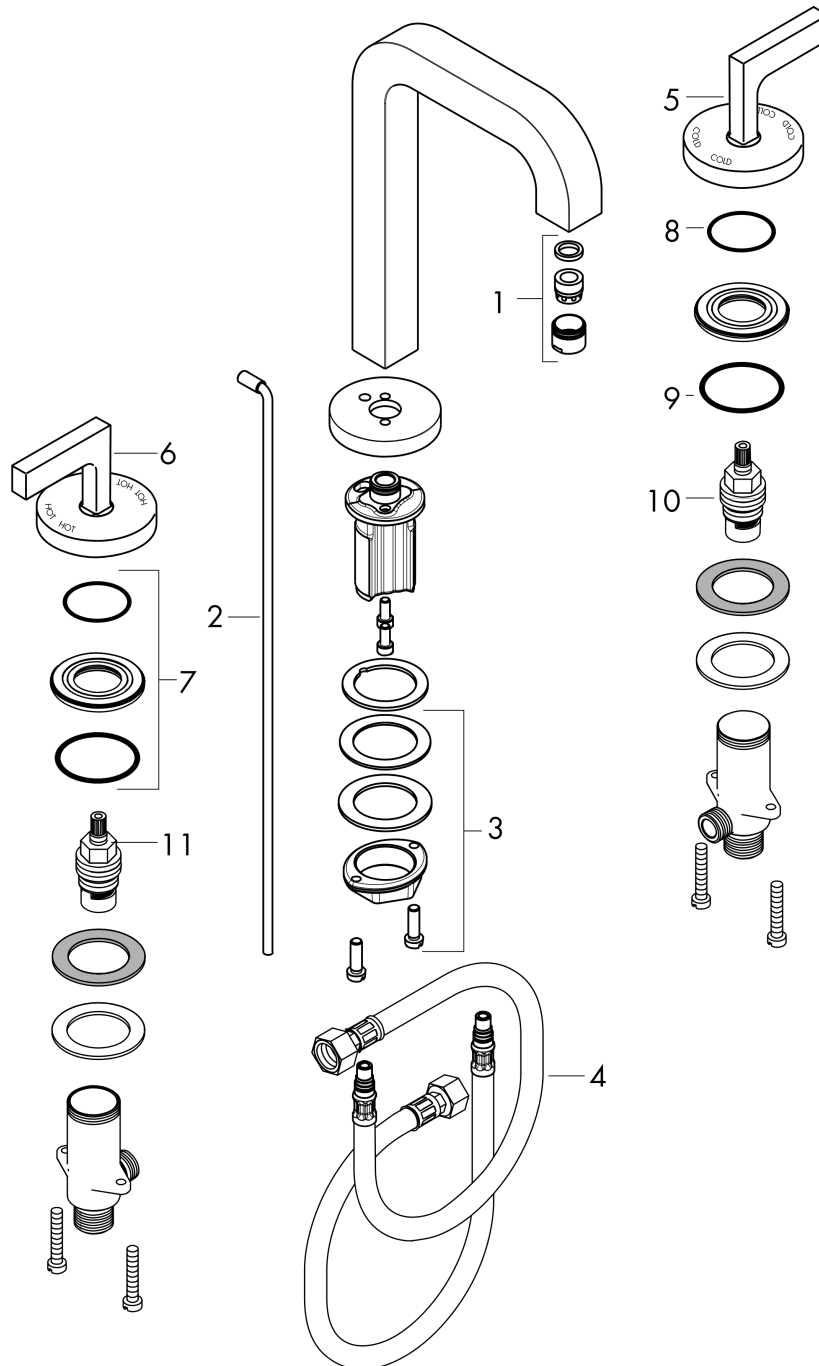

**AXOR Citterio**  
**Axor Citterio Widespread Faucet with Lever Handles**  
Finishes : **chrome** Part no. : **39135001**

## Exploded drawing

Year of production: >04/09

**AXOR Citterio**  
**Axor Citterio Widespread Faucet with Lever Handles**  
 Finishes : **chrome** Part no. : **39135001**

## Spare parts list

Year of production: >04/09

Pos.	Description	Part no.	Price	PU
1	aerator M18x1 (5 l/min)	95384000	-	1
2	pop up rod	96676000	-	1
3	fixing set (Ø 32)	13961000	-	1
4	connection hose 18½" M8x0,75 3/8"	96321001	-	1
5	handle for cold water	39093000	-	1
6	handle for hot water	39094000	-	1
7	nut	92854000	-	1
8	O-Ring 32x2,5	96364000	-	1
9	O-ring 40x3	92634000	-	1
10	shut off unit left closing	94008000	-	1
11	shut off unit right closing	94009000	-	1
a	pop up waste	94159000	-	1