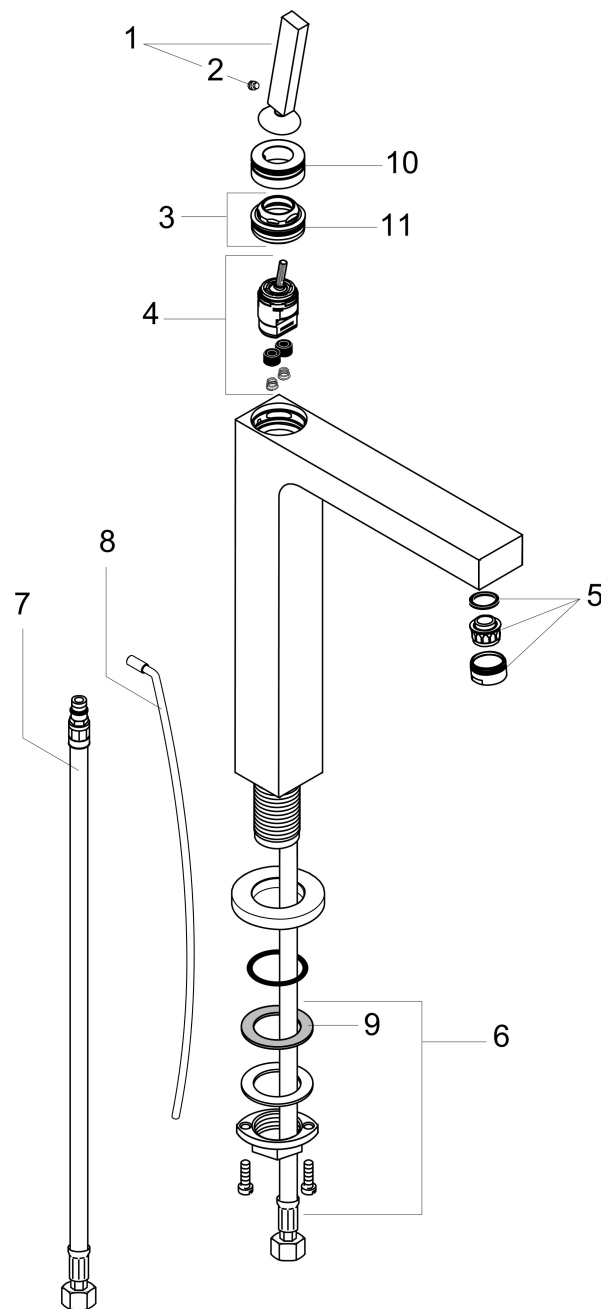

## Features

- Handle design: pin handle
- Spray pattern: Aerated spray
- Maximum flow rate (at 3 bar): 4.5 l/min
- Ceramic cartridge
- Pop-up drain G 1

## Drawing

## Spare Parts Drawings for build year: >07/16

Brand AXOR  
 Art. Name **AXOR Citterio** Single-Hole Faucet 270 with Pop-Up Drain, 1.2 GPM  
 Art. Nr. 39020001  
 Surface Chrome  
 Pos. 1

## Spare parts list for build year: >07/16

Pos.	Description	Article number
1	handle	39091000
2	hollow set screw M6x6	97660000
3	nut	97157000
4	cartridge, assy	96339000
5	aerator M24x1 (4,5 l/min)	92877000
6	fixing set (Ø 32)	13961000
7	connection hose 35½" M8x0,75 3/8"	96316001
8	pull rod	96923000
9	lever collar	97548000
10	escutcheon	97466000
11	O-Ring 30x2	98186000
a	pop up waste	94159000
b	O-ring 33x1,5	98164000