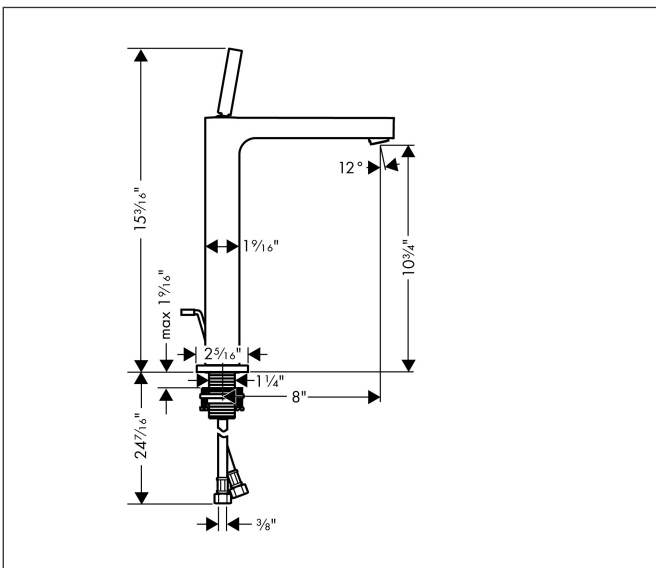

Brand AXOR
Art. Name **AXOR Citterio** Single-Hole Faucet 270 with Pop-Up Drain, 1.2 GPM
Art. Nr. 39020001
Surface Chrome
Pos. 1

Product Picture

Features

- Handle design: pin handle
- Spray pattern: Aerated spray
- Maximum flow rate (at 3 bar): 4.5 l/min
- Ceramic cartridge
- Pop-up drain G 1

Drawing

Technology