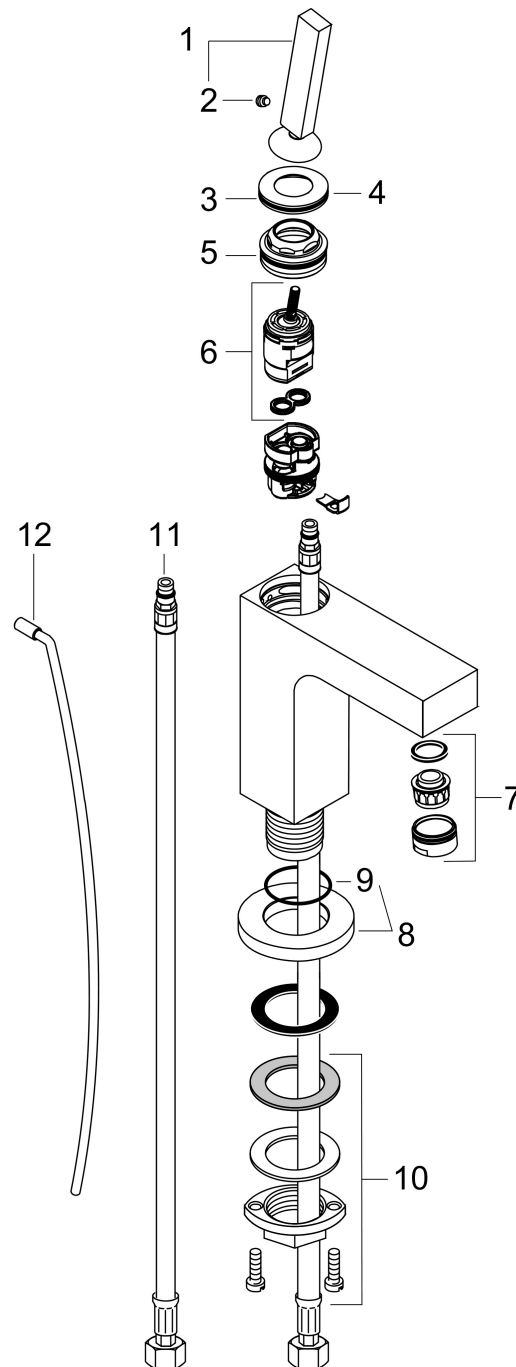

Brand AXOR
Art. Name **AXOR Citterio** Single-Hole Faucet 110 with Pop-Up Drain, 1.2 GPM
Art. Nr. 39010001
Surface Chrome
Pos. 1

Product Picture

Features

- Handle design: pin handle
- Spray pattern: Aerated spray
- Maximum flow rate (at 3 bar): 4.5 l/min
- Ceramic cartridge
- Pop-up drain G 1

Drawing

Technology

Brand AXOR
Art. Name **AXOR Citterio** Single-Hole Faucet 110 with Pop-Up Drain, 1.2 GPM
Art. Nr. 39010001
Surface Chrome
Pos. 1

Spare Parts Drawings for build year: >07/16

Brand AXOR
 Art. Name **AXOR Citterio** Single-Hole Faucet 110 with Pop-Up Drain, 1.2 GPM
 Art. Nr. 39010001
 Surface Chrome
 Pos. 1

Spare parts list for build year: >07/16

Pos.	Description	Article number
1	handle	39091000
2	hollow set screw M6x6	97660000
3	escutcheon	96671000
4	O-ring 33x1,5	98164000
5	nut	97157000
6	cartridge, assy	96339000
7	aerator M24x1 (4,5 l/min)	92877000
8	escutcheon	95396000
9	O-ring 36x2	98156000
10	fixing set (Ø 32)	13961000
11	connection hose 18½" M8x0,75 3/8"	96321001
12	pull rod	96923000
a	O-ring 35x2	92604000
b	pop up waste	94159000
c	service tool for disassembling the handle	92124000