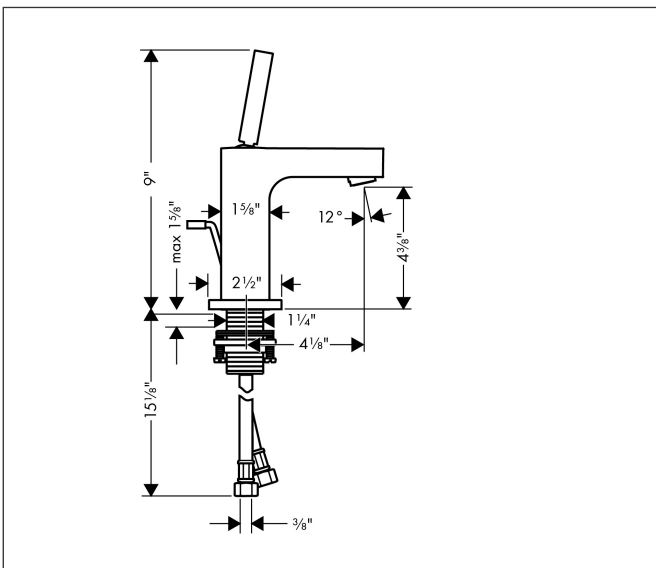

Brand AXOR
Art. Name **AXOR Citterio** Single-Hole Faucet 110 with Pop-Up Drain, 1.2 GPM
Art. Nr. 39010001
Surface Chrome
Pos. 1

Product Picture

Features

- Handle design: pin handle
- Spray pattern: Aerated spray
- Maximum flow rate (at 3 bar): 4.5 l/min
- Ceramic cartridge
- Pop-up drain G 1

Drawing

Technology

Brand AXOR
Art. Name **AXOR Citterio** Single-Hole Faucet 110 with Pop-Up Drain, 1.2 GPM
Art. Nr. 39010001
Surface Chrome
Pos. 1

Spare Parts Drawings for build year: >07/16

Brand AXOR
 Art. Name **AXOR Citterio** Single-Hole Faucet 110 with Pop-Up Drain, 1.2 GPM
 Art. Nr. 39010001
 Surface Chrome
 Pos. 1

Spare parts list for build year: >07/16

Pos.	Description	Article number
1	handle	39091000
2	hollow set screw M6x6	97660000
3	escutcheon	96671000
4	O-ring 33x1,5	98164000
5	nut	97157000
6	cartridge, assy	96339000
7	aerator M24x1 (4,5 l/min)	92877000
8	escutcheon	95396000
9	O-ring 36x2	98156000
10	fixing set (Ø 32)	13961000
11	connection hose 18½" M8x0,75 3/8"	96321001
12	pull rod	96923000
a	O-ring 35x2	92604000
b	pop up waste	94159000
c	service tool for disassembling the handle	92124000