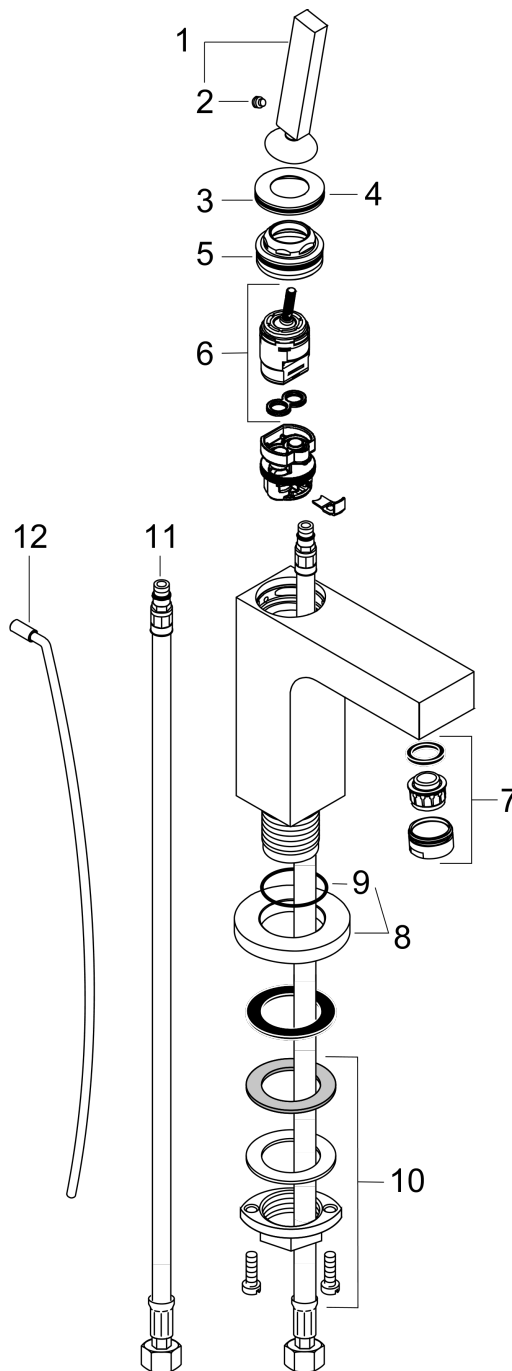

## Product image

## Scale drawing

**AXOR Citterio**  
**Axor Citterio Single-Hole Faucet, 1.2 GPM**  
Finishes : **chrome**    Part no. : **39010001**

## Exploded drawing

Year of production: >01/09

**AXOR Citterio**  
**Axor Citterio Single-Hole Faucet, 1.2 GPM**  
 Finishes : **chrome**    Part no. : **39010001**

## Spare parts list

Year of production: >01/09

Pos.	Description	Part no.	Price	PU
1	handle	39091000	-	1
2	hollow set screw M6x6	97660000	-	1
3	escutcheon	96671000	-	1
4	O-ring 33x1,5	98164000	-	1
5	nut	97157000	-	1
6	cartridge, assy	96339000	-	1
7	aerator M24x1 (5 l/min)	13185000	-	1
8	escutcheon	97595000	-	1
9	O-ring 36x2	98156000	-	1
10	fixing set (Ø 32)	13961000	-	1
11	connection hose 18½" M8x0,75 3/8"	96321001	-	1
12	pull rod	96923000	-	1
a	pop up waste	94159000	-	1