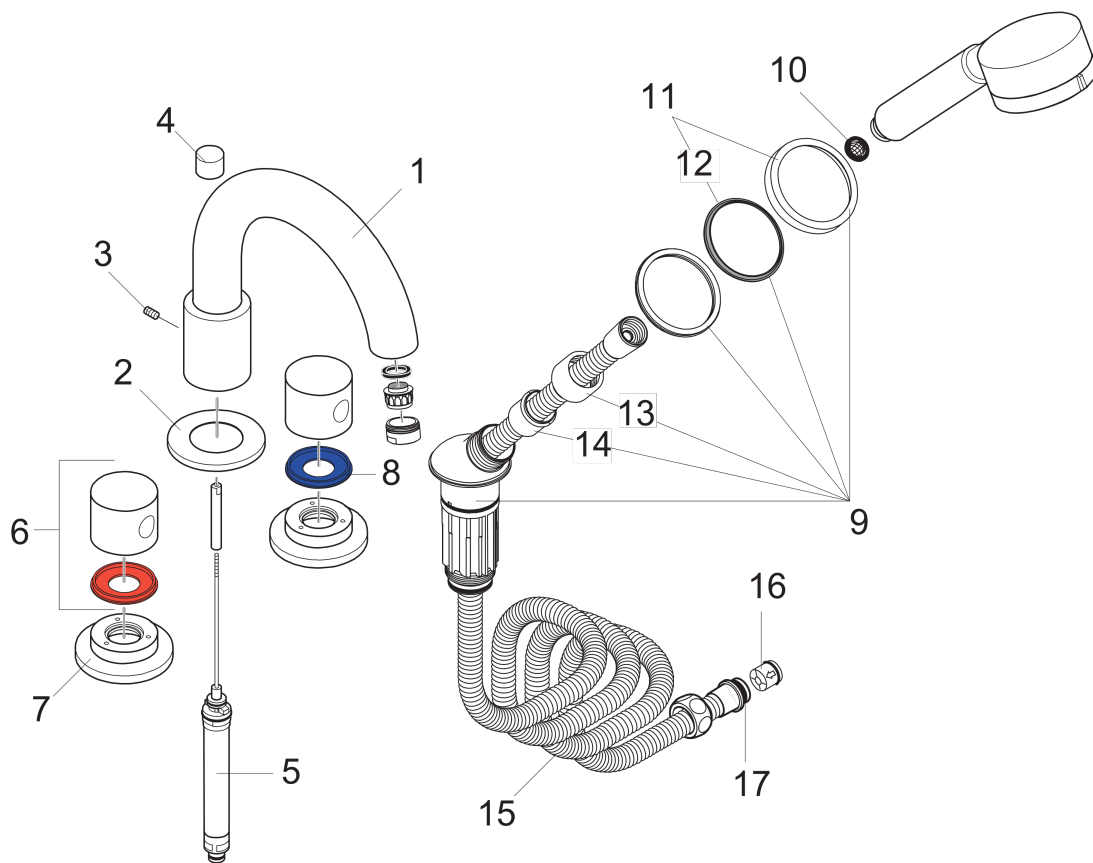

### Scale drawing

## AXOR Uno

Axor Uno 4-Hole Roman Tub Set Trim, 2.0 GPM

Finishes : **chrome** Part no. : **38447001**

### Exploded drawing

Year of production: >09/01

**AXOR Uno**
**Axor Uno 4-Hole Roman Tub Set Trim, 2.0 GPM**

 Finishes : **chrome**    Part no. : **38447001**

**Spare parts list**

Year of production: &gt;09/01

Pos.	Description	Part no.	Price	PU
1	spout cpl.	96471000	-	1
2	escutcheon Ø 70 mm	96782000	-	1
3	hollow set screw M6x6	97660000	-	1
4	diverter knob	96475000	-	1
5	selector assy	96506000	-	1
6	handle	38092000	-	1
7	escutcheon Ø 70 mm	96474000	-	1
8	set of color-rings cold / hot water	96422000	-	1
9	shower holder, assy	96433000	-	1
10	filter packing	94246000	-	1
11	escutcheon for shower holder	96237000	-	1
12	escutcheon chuck	97105000	-	1
13	nut	97584000	-	1
14	insert for shower holder	96942000	-	1
15	shower hose 2,00 m	94148000	-	1
16	set of non return valves DW 15	94074000	-	1
17	O-ring 11x2	98127000	-	1
a	aerator M24x1 (25 l/min)	13956000	-	1
b	base body	13444181	-	1