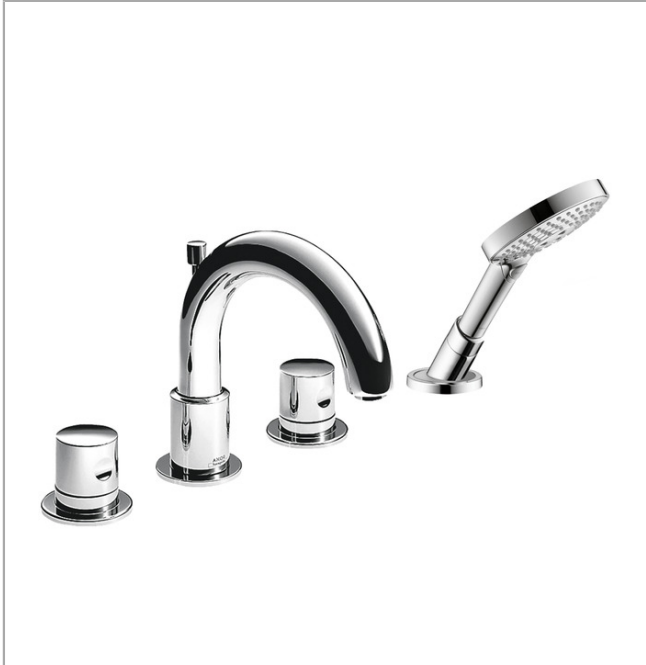

AXOR Uno

Axor Uno 4-Hole Roman Tub Set Trim, 2.0 GPM

Finishes : **chrome** Part no. : **38447001**

Description

Features

- Aerated spray
- Flow: 5.8 GPM
- 90° ceramic valves
- Tub spout with diverter

Item details

List Price $ 1,210.00

Technology

Compliance

Product image