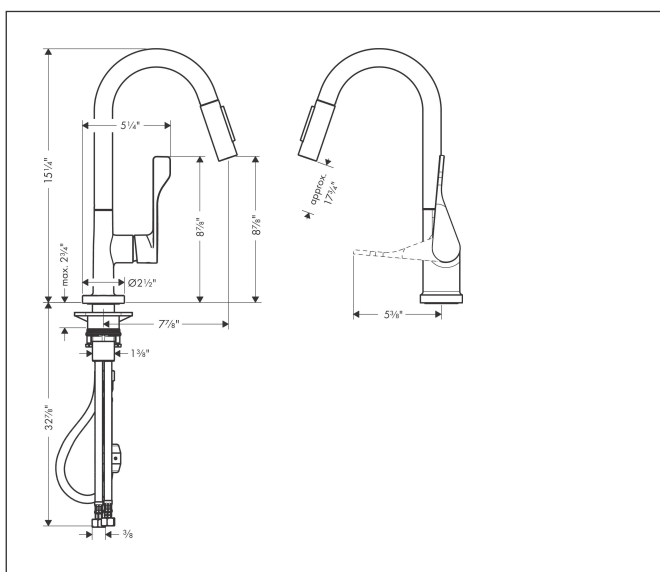

Drawing

Technology

Spray Types