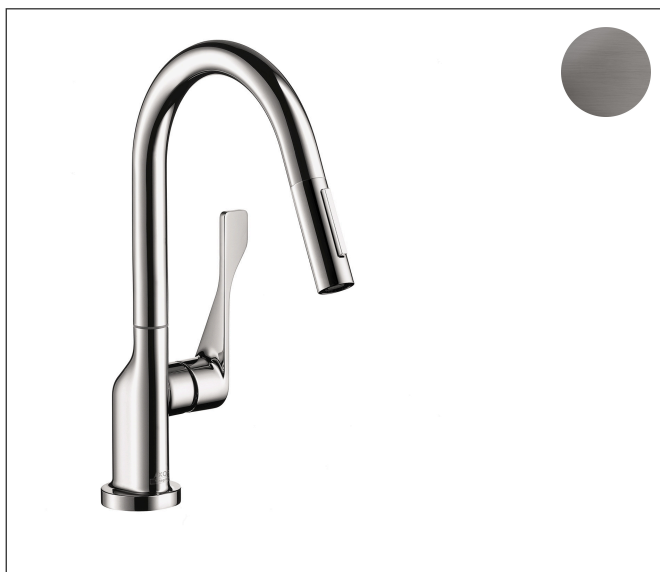

Brand AXOR  
 Art. Name **AXOR Citterio** Prep Kitchen Faucet 2-Spray Pull-Down, 1.75 GPM  
 Art. Nr. 39836341  
 Surface brushed black chrome  
 Pos. 1

## Product Picture

## Features

- Projection: 200 mm
- Swivel range 360°
- Laminar spray, Needle spray
- Toggle spray diverter
- MagFit magnetic sprayhead docking
- Deck mounted
- Flow: 1.75 GPM (6.6 L/Min)
- Ceramic cartridge
- 3/8" connections
- Integrated double backflow prevention
- Extension length Up to 30" (50cm)