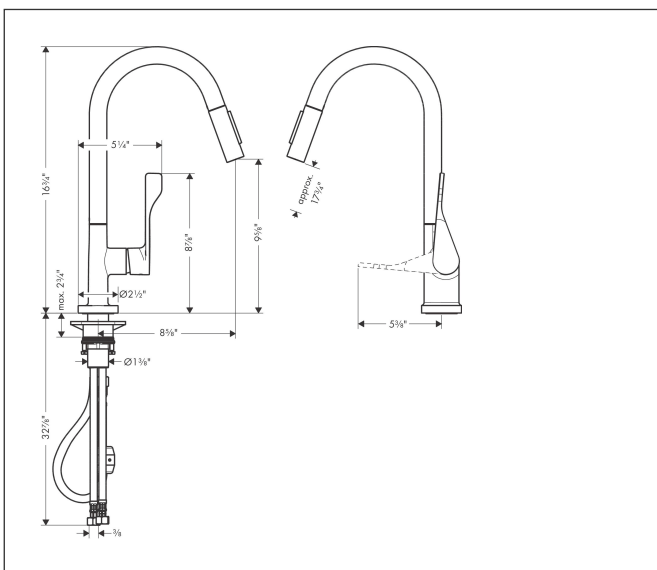

Brand AXOR
 Art. Name **AXOR Citterio** HighArc Kitchen Faucet 2-Spray Pull-Down, 1.75 GPM
 Art. Nr. 39835251
 Surface brushed gold optic
 Pos. 1

Product Picture

Drawing

Features

- Projection: 220 mm
- Swivel range 360°
- Laminar spray, Needle spray
- Toggle spray diverter
- MagFit magnetic sprayhead docking
- Deck mounted
- Flow: 1.75 GPM (6.6 L/Min)
- Ceramic cartridge
- 3/8" connections
- Integrated double backflow prevention
- Extension length Up to 30" (50cm)