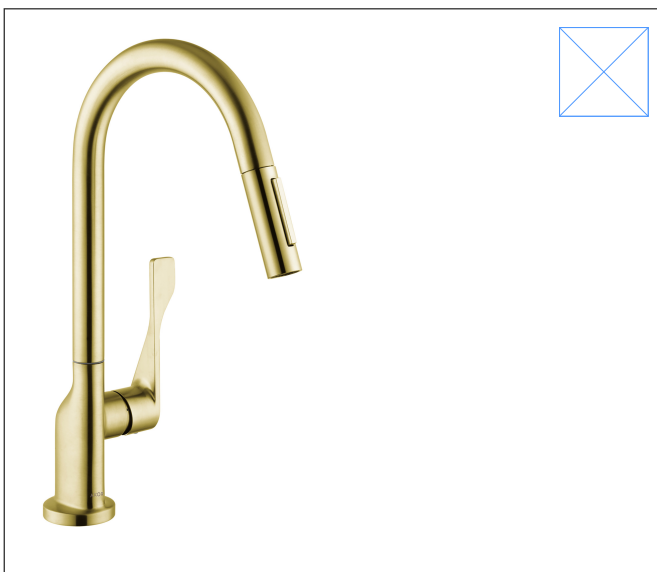

Brand AXOR
 Art. Name **AXOR Citterio** HighArc Kitchen Faucet 2-Spray Pull-Down, 1.75 GPM
 Art. Nr. 39835251
 Surface brushed gold optic
 Pos. 1

Product Picture

Drawing

Features

- Projection: 220 mm
- Swivel range 360°
- Laminar spray, Needle spray
- Toggle spray diverter
- MagFit magnetic sprayhead docking
- Deck mounted
- Flow: 1.75 GPM (6.6 L/Min)
- Ceramic cartridge
- 3/8" connections
- Integrated double backflow prevention
- Extension length Up to 30" (50cm)

Technology

Spray Types