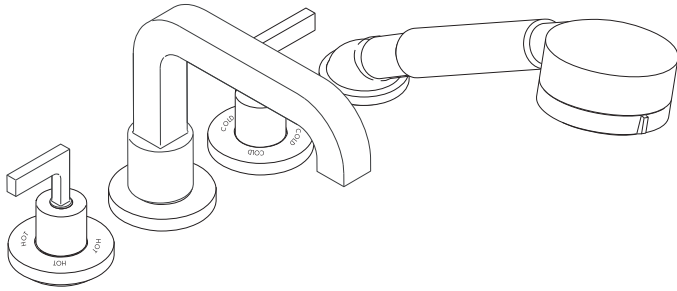

Axor Citterio Trim, 4-Hole Roman Tub Set

39454XX1

QUICLEAN

Product Features

- Lever handles
- Oversized diverter spout
- Handshower with 3 spray modes, Quiclean™ cleaning system, 2.5 gpm max flow rate
- Protection against back siphonage provided by check valve

Code Compliance

This unit meets or exceeds the following:

- ASME A112.18.1
- CSA B125.1
- Listed by IAPMO

Available Finishes

Chrome	39454001
Brushed Nickel	39454821

Required Accessories

Rough	13444181
-------	----------

The measurements shown are for reference only.

Products and specifications shown are subject to change without notice.

Specification sheet revised 1/2009