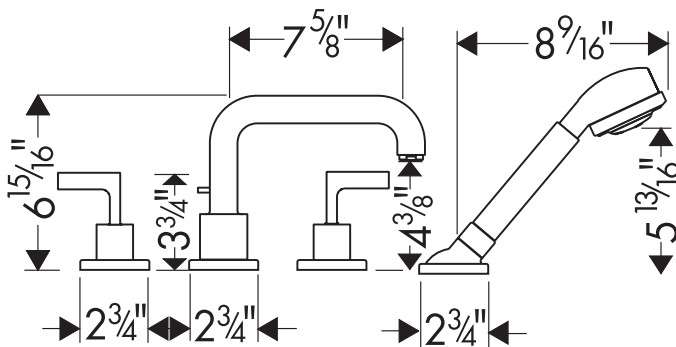

Axor Citterio Trim, 4-Hole Roman Tub Set

39454XX1

QUICLEAN

Product Features

- Lever handles
- Oversized diverter spout
- Handshower with 3 spray modes, Quiclean™ cleaning system, 2.5 gpm max flow rate
- Protection against back siphonage provided by check valve

Code Compliance

This unit meets or exceeds the following:

- ASME A112.18.1
- CSA B125.1
- Listed by IAPMO

Available Finishes

Chrome	39454001
Brushed Nickel	39454821

Required Accessories

Rough	13444181
-------	----------

The measurements shown are for reference only.

Products and specifications shown are subject to change without notice.

Specification sheet revised 1/2009