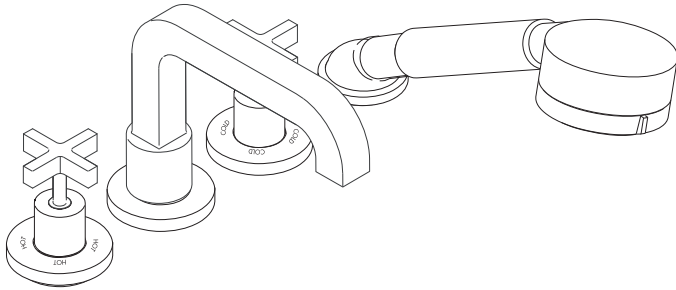

Axor Citterio Trim, 4-Hole Roman Tub Set

39453XX1

QUICLEAN

Product Features

- Cross handles
- Oversized diverter spout
- Handshower with 3 spray modes, Quiclean™ cleaning system, 2.5 gpm max flow rate
- Protection against back siphonage provided by check valve

Code Compliance

This unit meets or exceeds the following:

- ASME A112.18.1
- CSA B125.1
- Listed by IAPMO

Available Finishes

Chrome	39453001
Brushed Nickel	39453821

Required Accessories

Rough	13444181
-------	----------

The measurements shown are for reference only.

Products and specifications shown are subject to change without notice.

Specification sheet revised 1/2009