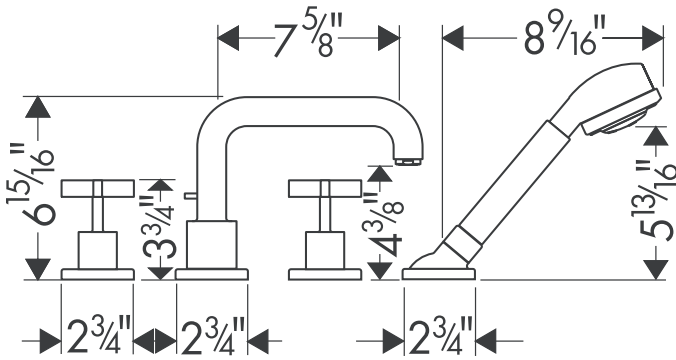

Axor Citterio Trim, 4-Hole Roman Tub Set

39453XX1

QUICLEAN

Product Features

- Cross handles
- Oversized diverter spout
- Handshower with 3 spray modes, Quiclean™ cleaning system, 2.5 gpm max flow rate
- Protection against back siphonage provided by check valve

Code Compliance

This unit meets or exceeds the following:

- ASME A112.18.1
- CSA B125.1
- Listed by IAPMO

Available Finishes

Chrome	39453001
Brushed Nickel	39453821

Required Accessories

Rough	13444181
-------	----------

The measurements shown are for reference only.

Products and specifications shown are subject to change without notice.

Specification sheet revised 1/2009