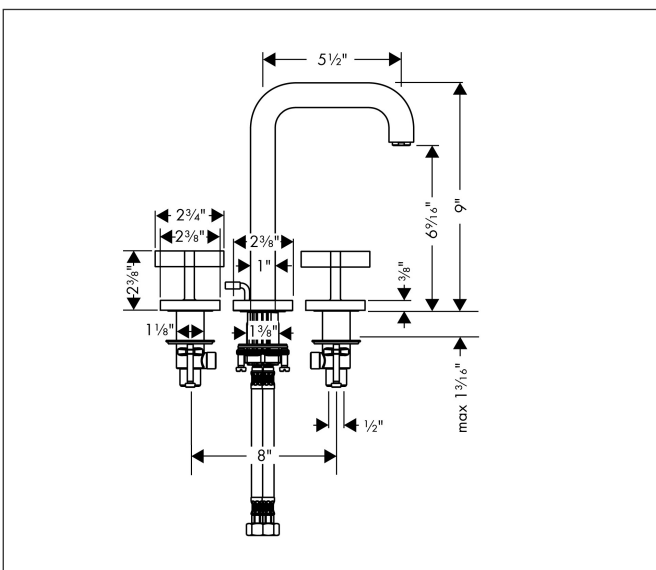

Brand	AXOR
Art. Name	AXOR Citterio Widespread Faucet 170 with Cross Handles and Pop-Up Drain, 1.2 GPM
Art. Nr.	39133001
Surface	Chrome
Pos.	1

Product Picture

Features

- Handle design: cross handle
- Spray pattern: Aerated spray
- Maximum flow rate (at 3 bar): 4.5 l/min
- Ceramic valves hot/cold 90°
- Pop-up drain G 1

Drawing

Technology