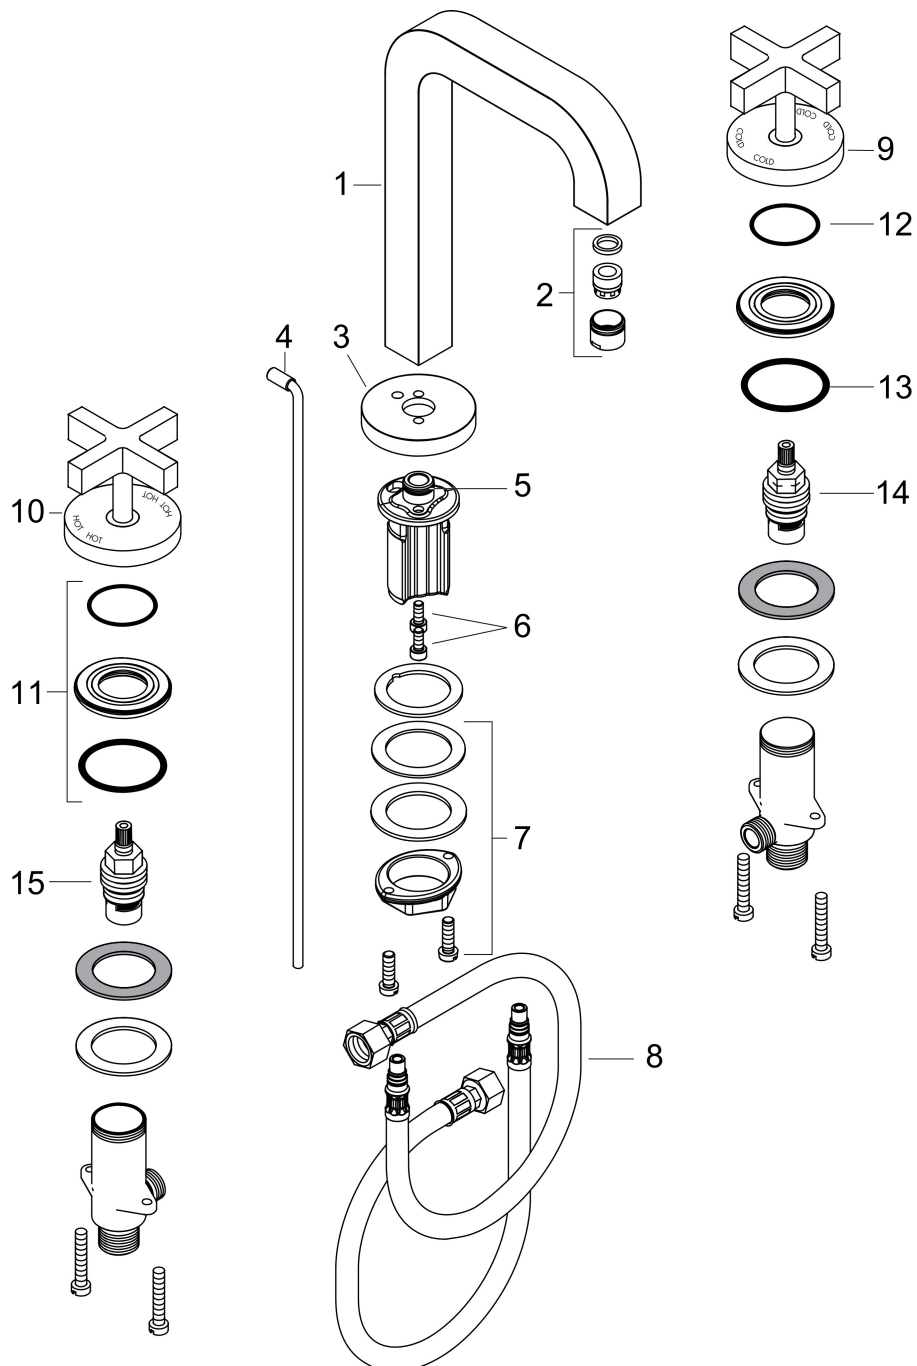

## Features

- Handle design: cross handle
- Spray pattern: Aerated spray
- Maximum flow rate (at 3 bar): 4.5 l/min
- Ceramic valves hot/cold 90°
- Pop-up drain G 1

## Drawing

## Spare Parts Drawings for build year: >07/16

Brand AXOR  
 Art. Name **AXOR Citterio** Widespread Faucet 170 with Cross Handles and Pop-Up Drain, 1.2 GPM  
 Art. Nr. 39133001  
 Surface Chrome  
 Pos. 1

## Spare parts list for build year: >07/16

Pos.	Description	Article number
1	spout 165 mm	95568000
2	aerator M18x1 (4,5 l/min)	92884000
3	escutcheon	95569000
4	pop up rod	96676000
5	O-ring 12x2	98214000
6	hexagon socket screw M5x12	98639000
7	fixing set (Ø 32)	13961000
8	connection hose 18½" M8x0,75 3/8"	96321001
9	handle	39291000
10	handle	39292000
11	nut	92854000
12	O-Ring 32x2,5	96364000
13	O-ring 40x3	92634000
14	shut off unit left closing	94008000
15	shut off unit right closing	94009000