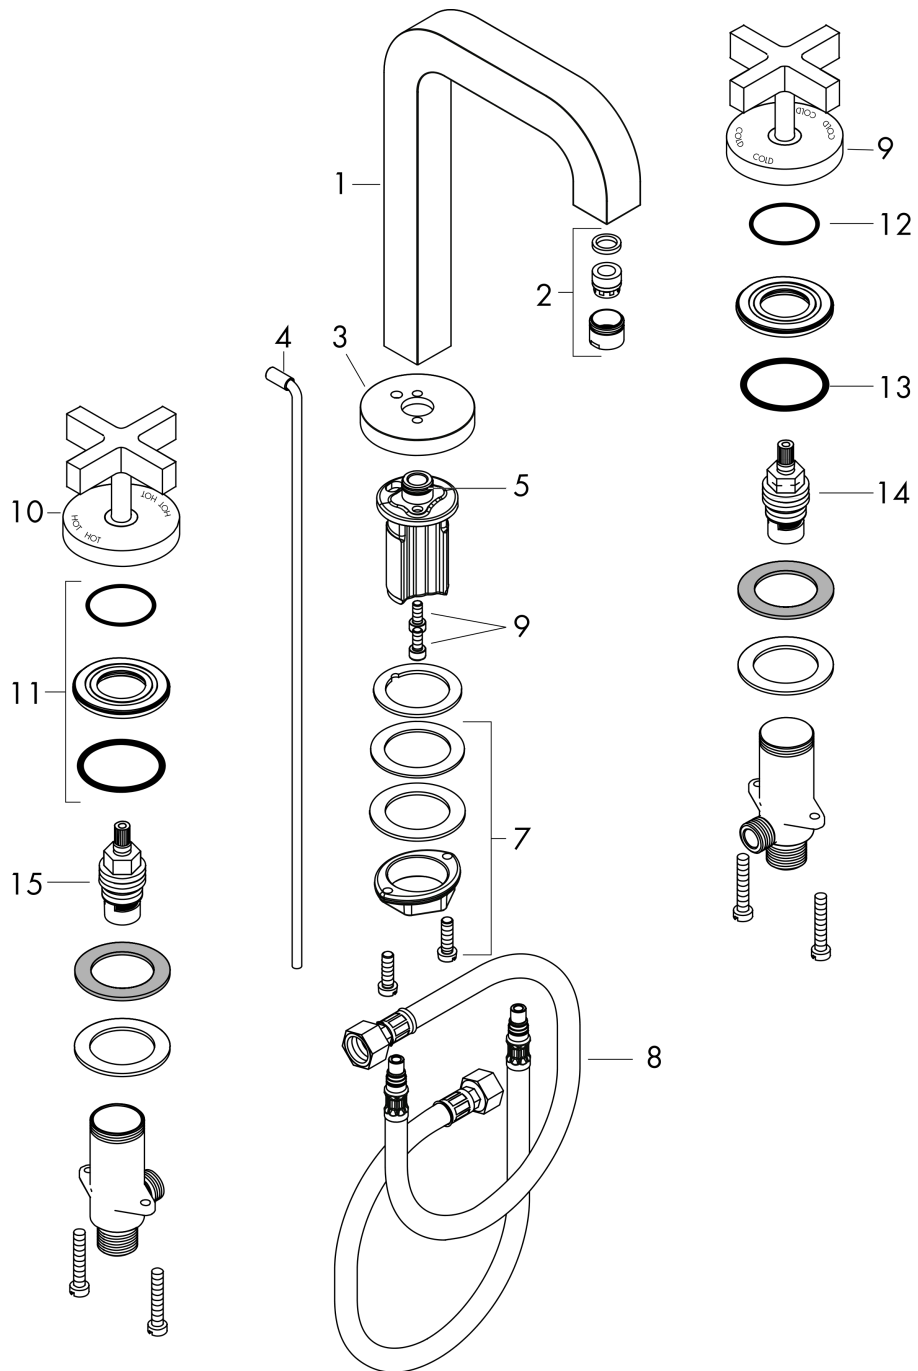

AXOR Citterio
Axor Citterio Widespread Faucet with Cross Handles, 1.2 GPM
Finishes : **chrome** Part no. : **39133001**

Exploded drawing

Year of production: >12/09

AXOR Citterio

Axor Citterio Widespread Faucet with Cross Handles, 1.2 GPM

Finishes : **chrome** Part no. : **39133001**

Spare parts list

Year of production: >12/09

Pos.	Description	Part no.	Price	PU
1	spout 165 mm	95568000	-	1
2	aerator M18x1 (5 l/min)	95384000	-	1
3	escutcheon	95569000	-	1
4	pop up rod	96676000	-	1
5	O-ring 12x2	98214000	-	1
6	hexagon socket screw M5x12	98639000	-	1
7	fixing set (Ø 32)	13961000	-	1
8	connection hose 18½" M8x0,75 3/8"	96321001	-	1
9	handle	39292000	-	1
10	handle	39291000	-	1
11	nut	92854000	-	1
12	O-Ring 32x2,5	96364000	-	1
13	O-ring 40x3	92634000	-	1
14	shut off unit right closing	94009000	-	1
15	shut off unit left closing	94008000	-	1