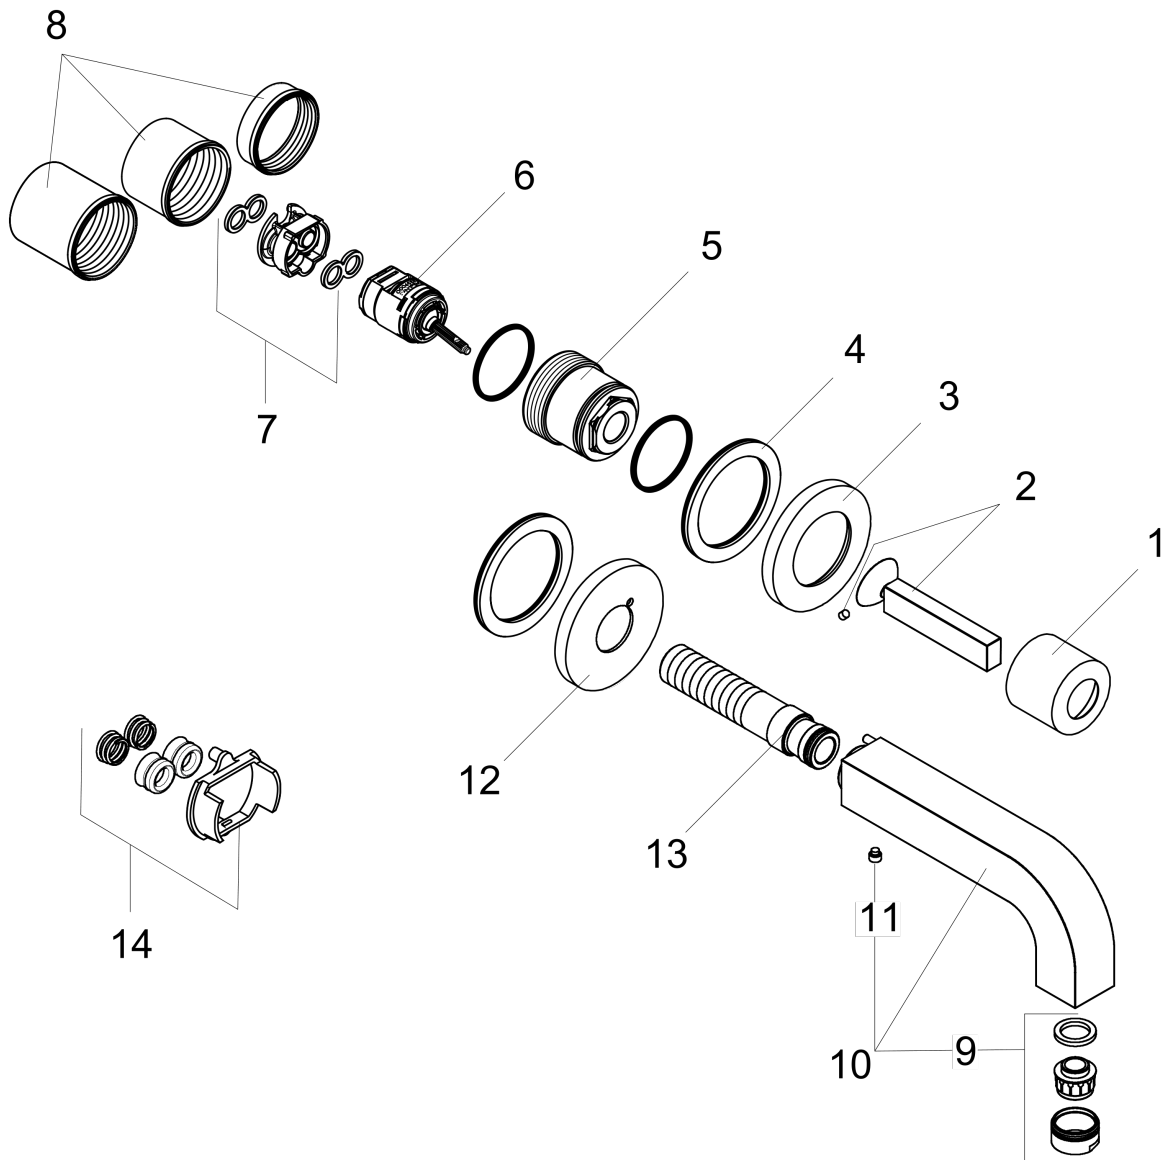

AXOR Citterio

Axor Citterio Wall-Mounted Single-Handle Faucet Trim, 1.2 GPM

Finishes : **chrome** Part no. : **39116001**

Description

Features

- Aerated spray
- Flow: 1.2 GPM
- Joystick ceramic cartridge
- Pop-up assembly not included

Item details

List Price \$ 680.00

Technology

Compliance

Product image

Scale drawing

AXOR Citterio

Axor Citterio Wall-Mounted Single-Handle Faucet Trim, 1.2 GPM

Finishes : **chrome** Part no. : **39116001**

Exploded drawing

Year of production: >07/16

AXOR Citterio

Axor Citterio Wall-Mounted Single-Handle Faucet Trim, 1.2 GPM

Finishes : **chrome** Part no. : **39116001**

Spare parts list

Year of production: >07/16

Pos.	Description	Part no.	Price	PU
1	flange	96908000	-	1
2	handle	39092000	-	1
3	escutcheon for handle	96909000	-	1
4	washer	97600000	-	1
5	nut	95645000	-	1
6	cartridge, assy	96339000	-	1
7	adapter for cartridge	95644000	-	1
8	fixing set	97971000	-	1
9	aerator M24x1 (4,5 l/min)	92877000	-	1
10	spout 220 mm	97239000	-	1
11	hollow set screw M4x6	97767000	-	1
12	escutcheon	98720000	-	1
13	connecting thread G½	97228000	-	1
14	conversion kit	95643000	-	1
a	extension set 25 mm for 13622180	31971000	-	1
b	base body	13622181	-	1
c	Grease	90920000	-	1