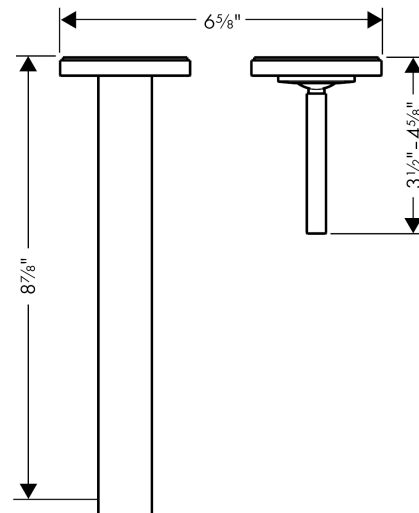

AXOR Citterio

Axor Citterio Wall-Mounted Single-Handle Faucet Trim, 1.2 GPM

Finishes : **chrome** Part no. : **39116001**

Description

Features

- Aerated spray
- Flow: 1.2 GPM
- Joystick ceramic cartridge
- Pop-up assembly not included

Item details

List Price \$ 680.00

Technology

Compliance

Product image

Scale drawing

AXOR Citterio

Axor Citterio Wall-Mounted Single-Handle Faucet Trim, 1.2 GPM

Finishes : **chrome** Part no. : **39116001**

Exploded drawing

Year of production: >07/16

AXOR Citterio

Axor Citterio Wall-Mounted Single-Handle Faucet Trim, 1.2 GPM

Finishes : **chrome** Part no. : **39116001**

Spare parts list

Year of production: >07/16

Pos.	Description	Part no.	Price	PU
1	flange	96908000	-	1
2	handle	39092000	-	1
3	escutcheon for handle	96909000	-	1
4	washer	97600000	-	1
5	nut	95645000	-	1
6	cartridge, assy	96339000	-	1
7	adapter for cartridge	95644000	-	1
8	fixing set	97971000	-	1
9	aerator M24x1 (4,5 l/min)	92877000	-	1
10	spout 220 mm	97239000	-	1
11	hollow set screw M4x6	97767000	-	1
12	escutcheon	98720000	-	1
13	connecting thread G½	97228000	-	1
14	conversion kit	95643000	-	1
a	extension set 25 mm for 13622180	31971000	-	1
b	base body	13622181	-	1
c	Grease	90920000	-	1