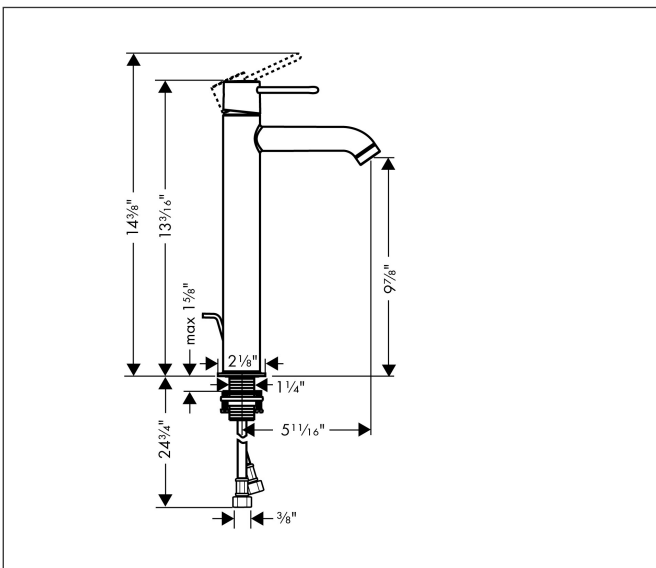

Brand AXOR
Art. Name **AXOR Uno** Single-Hole Faucet 250 with Pop-Up Drain, 1.2 GPM
Art. Nr. 38025001
Surface Chrome
Pos. 1

Product Picture

Features

- Handle design: lever handle
- Spray pattern: aerated spray
- Maximum flow rate (at 3 bar): 4.5 l/min
- Ceramic cartridge
- Pop-up drain G 1

Drawing

Technology