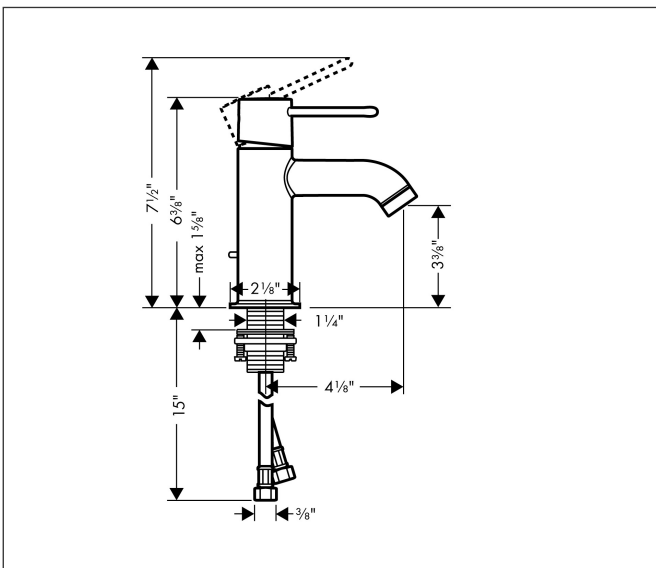

Brand AXOR
Art. Name **AXOR Uno** Single-Hole Faucet 90 with Pop-Up Drain, 1.2 GPM
Art. Nr. 38020001
Surface Chrome
Pos. 1

Product Picture

Features

- Handle design: lever handle
- Spray pattern: aerated spray
- Maximum flow rate (at 3 bar): 4.5 l/min
- Ceramic cartridge
- Pop-up drain G 1

Drawing

Technology