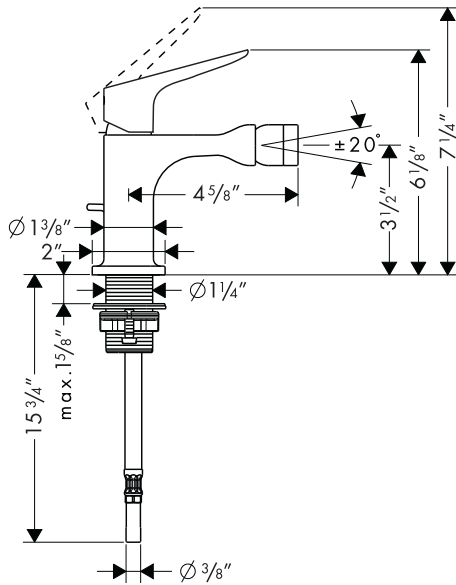

Available Finishes

Chrome

34210001

Brushed Nickel

34210821

The measurements shown are for reference only.

Products and specifications shown are subject to change without notice.

Specification sheet revised 6/2008