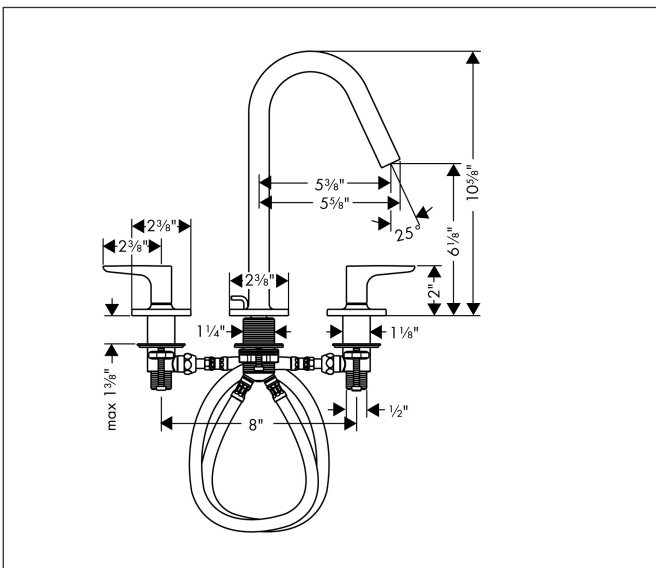

Brand AXOR
Art. Name **AXOR Citterio M** Widespread Faucet 160 with Pop-Up Drain, 1.2 GPM
Art. Nr. 34133001
Surface Chrome
Pos. 1

Product Picture

Features

- Handle design: lever handle
- Spray pattern: Aerated spray
- Maximum flow rate (at 3 bar): 4.5 l/min
- Ceramic valves hot/cold 90°
- Pop-up drain G 1

Drawing

Technology