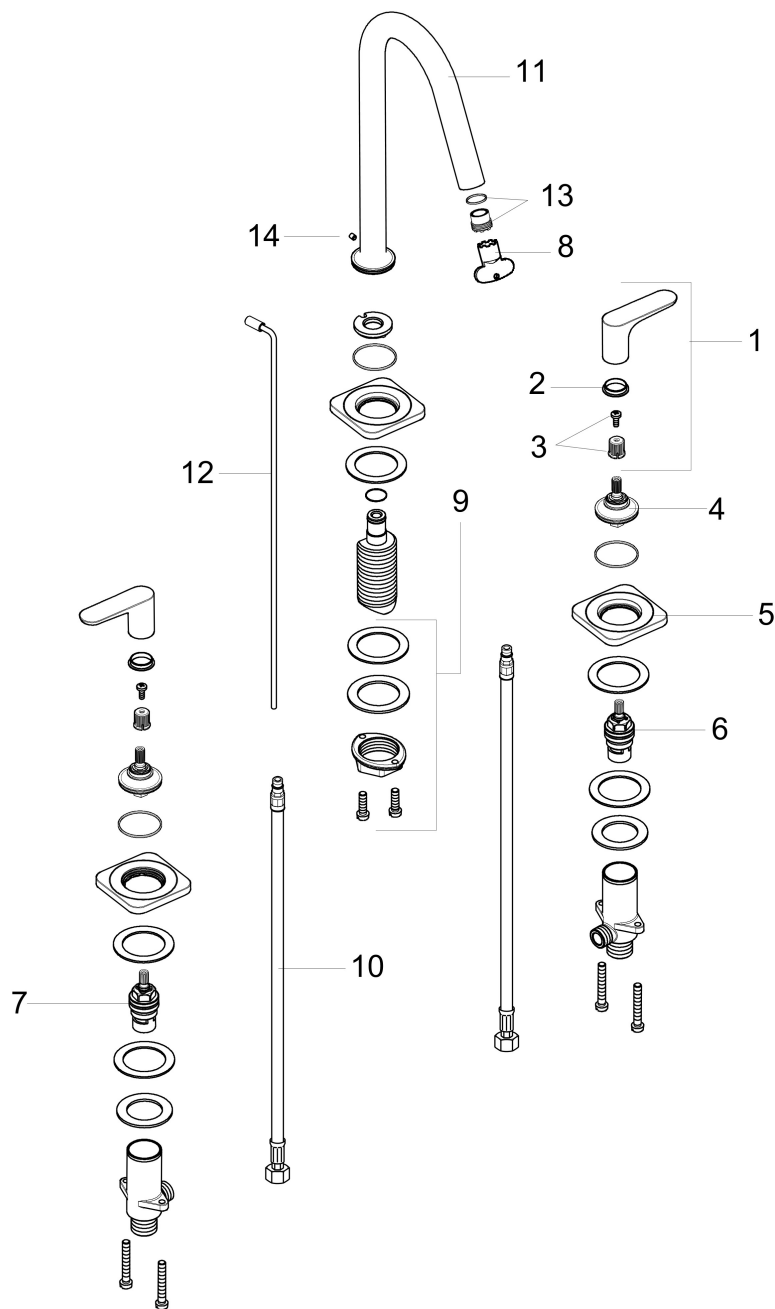

## Drawing

## Technology

Brand AXOR  
Art. Name **AXOR Citterio M** Widespread Faucet 160 with Pop-Up Drain, 1.2 GPM  
Art. Nr. 34133001  
Surface Chrome  
Pos. 1

## Spare Parts Drawings for build year: >07/16

Brand AXOR  
 Art. Name **AXOR Citterio M** Widespread Faucet 160 with Pop-Up Drain, 1.2 GPM  
 Art. Nr. 34133001  
 Surface Chrome  
 Pos. 1

## Spare parts list for build year: >07/16

Pos.	Description	Article number
1	handle	34095000
2	set of color-rings cold / hot water	98927000
3	handle fixing set	98932000
4	nut	98929000
5	escutcheon	98930000
6	shut off unit left closing	94008000
7	shut off unit right closing	94009000
8	special tool	98987000
9	fixing set (Ø 32)	13961000
10	connection hose 17½" M10x1 3/8"	94071001
11	spout cpl.	98928000
12	pull rod	96657000
13	aerator M16,5x1 (4,5 l/min)	92875000
14	hollow set screw M4x5	92846000
a	pop up waste	88509000