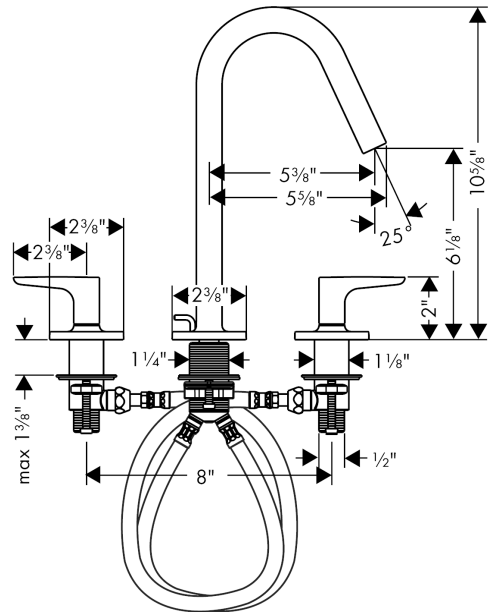

## Technology

## Scale drawing

**AXOR Citterio M**  
**Axor Citterio M Widespread Faucet, 1.2 GPM**  
Finishes : **chrome**    Part no. : **34133001**

## Exploded drawing

Year of production: **04/08 - 06/16**

**AXOR Citterio M**  
**Axor Citterio M Widespread Faucet, 1.2 GPM**  
 Finishes : **chrome** Part no. : **34133001**

## Spare parts list

Year of production: **04/08 - 06/16**

Pos.	Description	Part no.	Price	PU
1	handle	34095000	-	1
2	set of color-rings cold / hot water	98927000	-	1
3	handle fixing set	98932000	-	1
4	nut	98929000	-	1
5	escutcheon	98930000	-	1
6	shut off unit left closing	94008000	-	1
7	shut off unit right closing	94009000	-	1
8	special tool	98987000	-	1
9	fixing set (Ø 32)	13961000	-	1
10	connection hose 17½" M10x1 3/8"	94071001	-	1
11	spout cpl.	98928000	-	1
12	pull rod	96657000	-	1
13	aerator laminar M16,5x1 (7 l/min)	98926000	-	1
14	hollow set screw M4x5	92846000	-	1
a	fixation extension 35 mm	13898000	-	1
b	pop up waste	88509000	-	1