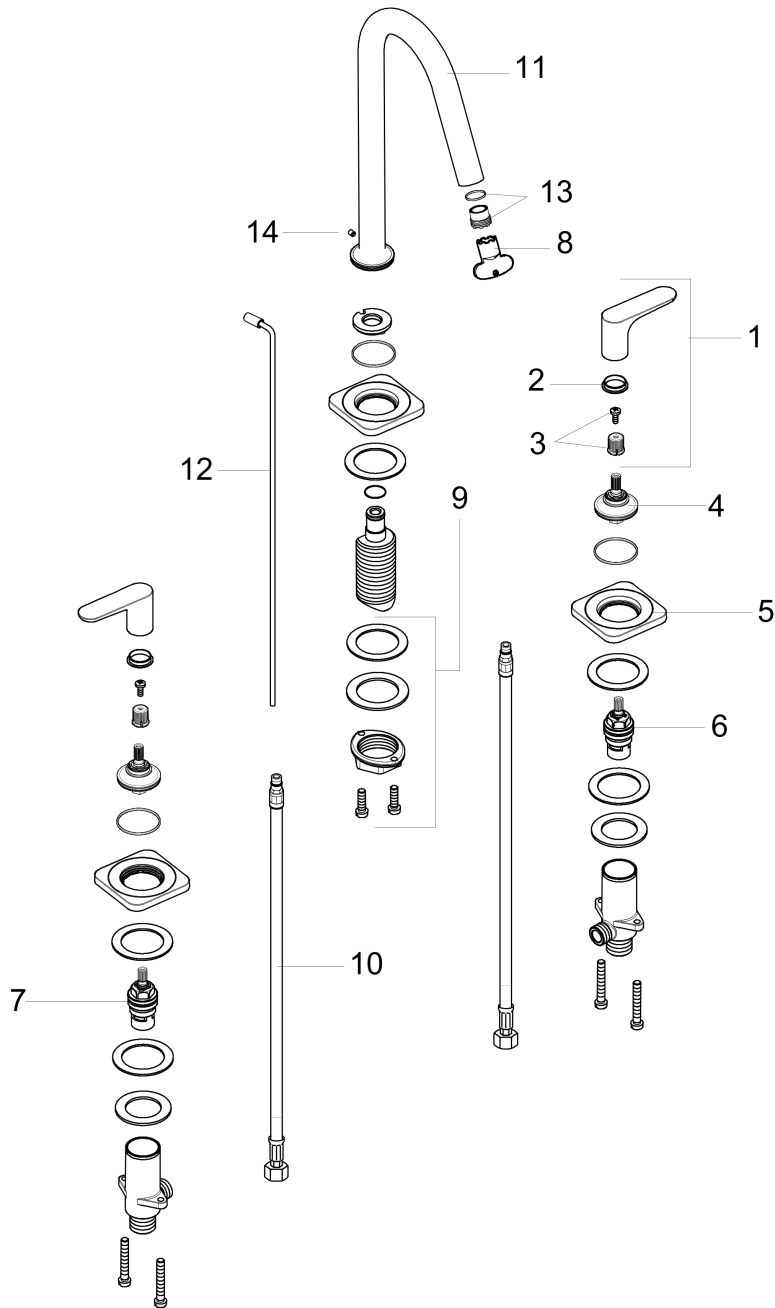

## Product image

## Scale drawing

**AXOR Citterio M**  
**Axor Citterio M Widespread Faucet, 1.2 GPM**  
Finishes : **chrome**    Part no. : **34133001**

## Exploded drawing

Year of production: **04/08 - 06/16**

**AXOR Citterio M**  
**Axor Citterio M Widespread Faucet, 1.2 GPM**  
 Finishes : **chrome** Part no. : **34133001**

## Spare parts list

Year of production: **04/08 - 06/16**

Pos.	Description	Part no.	Price	PU
1	handle	34095000	-	1
2	set of color-rings cold / hot water	98927000	-	1
3	handle fixing set	98932000	-	1
4	nut	98929000	-	1
5	escutcheon	98930000	-	1
6	shut off unit left closing	94008000	-	1
7	shut off unit right closing	94009000	-	1
8	special tool	98987000	-	1
9	fixing set (Ø 32)	13961000	-	1
10	connection hose 17½" M10x1 3/8"	94071001	-	1
11	spout cpl.	98928000	-	1
12	pull rod	96657000	-	1
13	aerator laminar M16,5x1 (7 l/min)	98926000	-	1
14	hollow set screw M4x5	92846000	-	1
a	fixation extension 35 mm	13898000	-	1
b	pop up waste	88509000	-	1