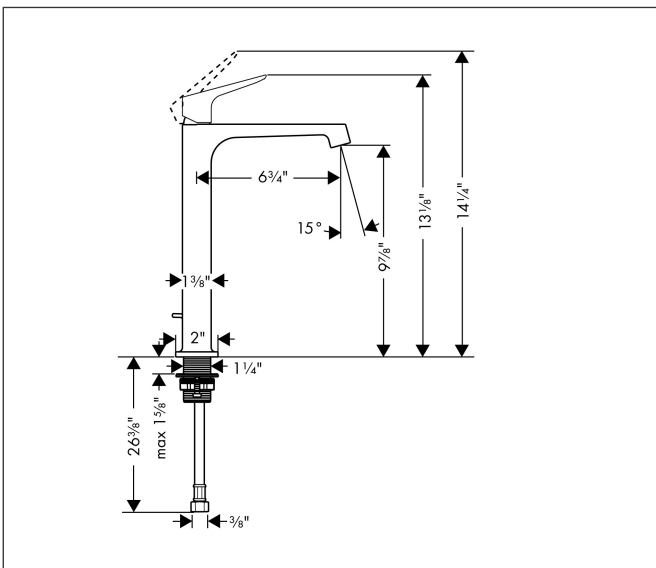

Brand AXOR
Art. Name **AXOR Citterio M** Single-Hole Faucet 250 with Pop-Up Drain, 1.2 GPM
Art. Nr. 34120001
Surface Chrome
Pos. 1

Product Picture

Features

- Handle design: lever handle
- Spray pattern: Aerated spray
- Maximum flow rate (at 3 bar): 4.5 l/min
- Ceramic cartridge
- Pop-up drain G 1

Drawing

Technology

Brand AXOR
Art. Name **AXOR Citterio M** Single-Hole Faucet 250 with Pop-Up Drain, 1.2 GPM
Art. Nr. 34120001
Surface Chrome
Pos. 1

Spare Parts Drawings for build year: >07/16

Brand AXOR
 Art. Name **AXOR Citterio M** Single-Hole Faucet 250 with Pop-Up Drain, 1.2 GPM
 Art. Nr. 34120001
 Surface Chrome
 Pos. 1

Spare parts list for build year: >07/16

Pos.	Description	Article number
1	handle	34093000
2	screw cover	96762000
3	flange	98863000
4	nut	98864000
5	cartridge, assy	95973001
6	seal	98865000
7	adapter for cartridge	98866000
8	aerator M16,5x1 (4,5 l/min)	92875000
9	pull rod	96923000
10	connection hose 35½" M8x0,75 3/8"	96316001
11	fixing set (Ø 32)	13961000
12	lever collar	97548000
13	special tool	98987000
a	pop up waste	88509000