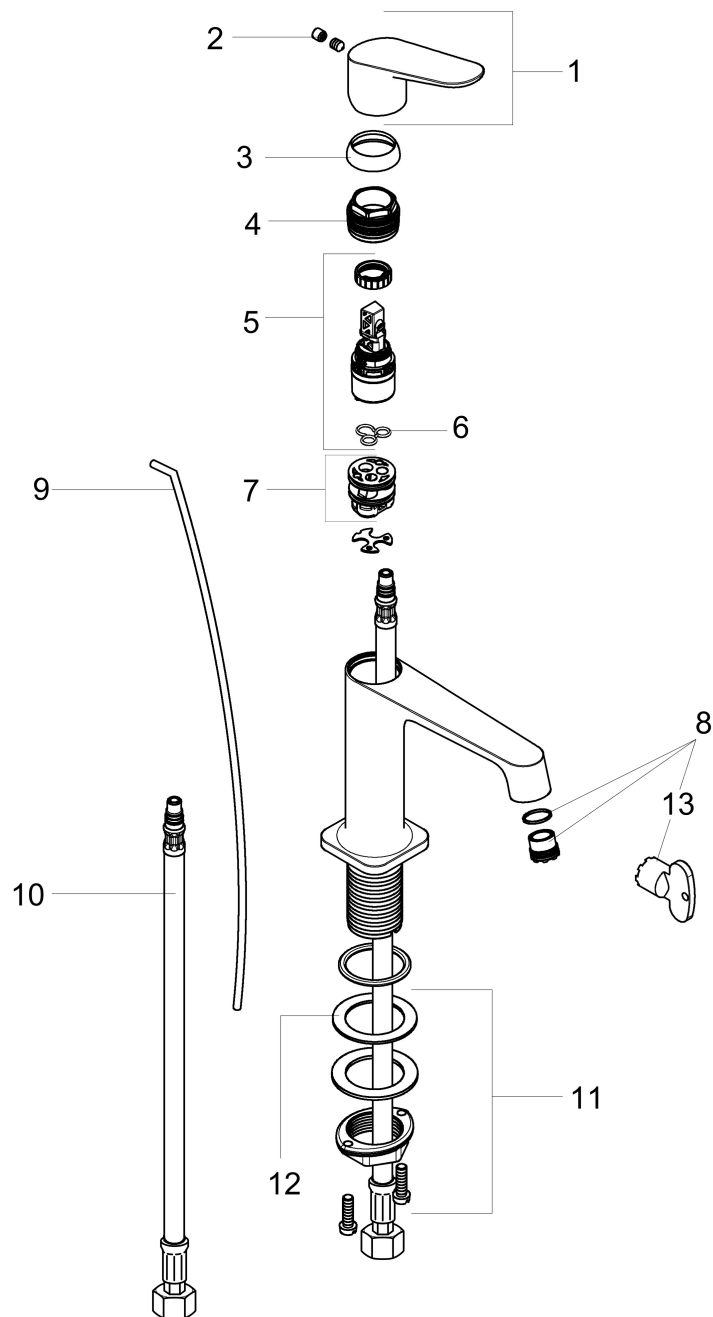

Brand AXOR
Art. Name **AXOR Citterio M** Single-Hole Faucet 250 with Pop-Up Drain, 1.2 GPM
Art. Nr. 34120001
Surface Chrome
Pos. 1

Product Picture

Features

- Handle design: lever handle
- Spray pattern: Aerated spray
- Maximum flow rate (at 3 bar): 4.5 l/min
- Ceramic cartridge
- Pop-up drain G 1

Drawing

Technology

Brand AXOR
Art. Name **AXOR Citterio M** Single-Hole Faucet 250 with Pop-Up Drain, 1.2 GPM
Art. Nr. 34120001
Surface Chrome
Pos. 1

Spare Parts Drawings for build year: >07/16

Brand AXOR
 Art. Name **AXOR Citterio M** Single-Hole Faucet 250 with Pop-Up Drain, 1.2 GPM
 Art. Nr. 34120001
 Surface Chrome
 Pos. 1

Spare parts list for build year: >07/16

Pos.	Description	Article number
1	handle	34093000
2	screw cover	96762000
3	flange	98863000
4	nut	98864000
5	cartridge, assy	95973001
6	seal	98865000
7	adapter for cartridge	98866000
8	aerator M16,5x1 (4,5 l/min)	92875000
9	pull rod	96923000
10	connection hose 35½" M8x0,75 3/8"	96316001
11	fixing set (Ø 32)	13961000
12	lever collar	97548000
13	special tool	98987000
a	pop up waste	88509000