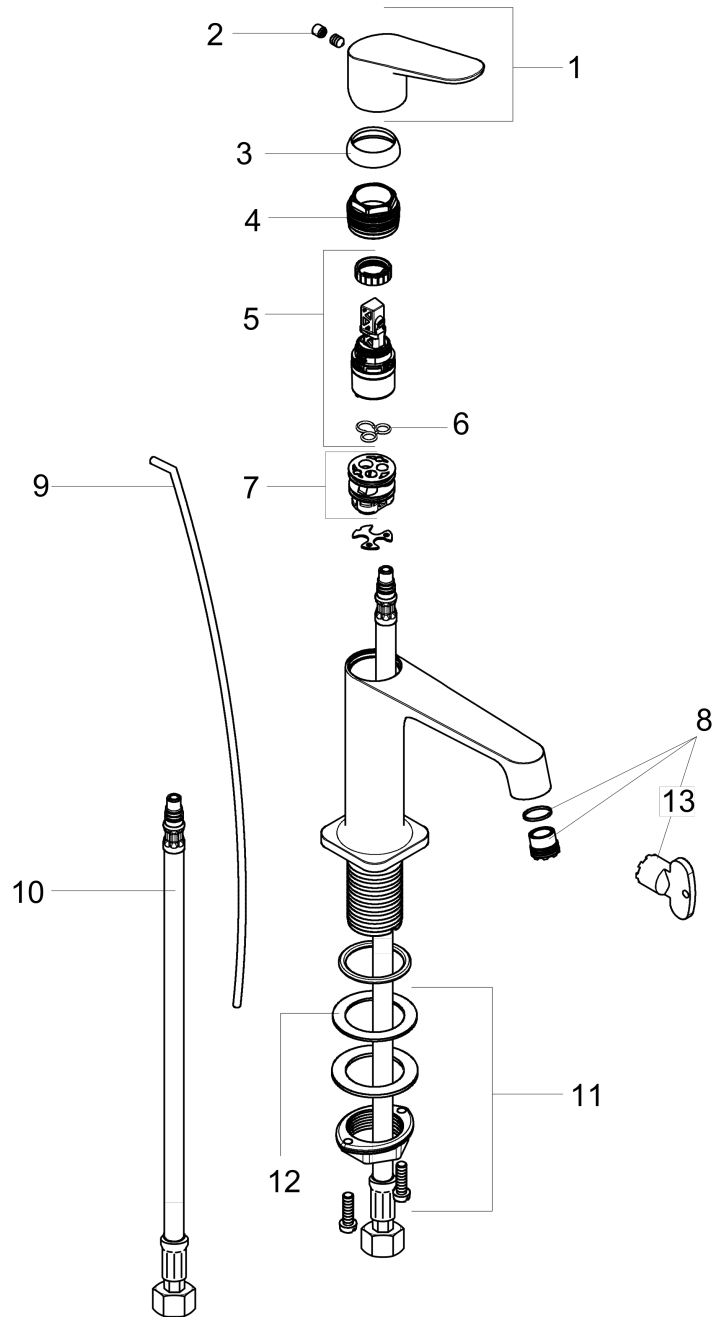

AXOR Citterio M
Axor Citterio M Single-Hole Faucet, Tall, 1.2 GPM
 Finishes : **chrome** Part no. : **34120001**

Description

Features

- Aerated spray
- Flow: 1.2 GPM
- Ceramic cartridge
- Includes pop-up assembly

Item details

List Price \$ 830.00

Technology

Design awards

reddot design award

Compliance

Product image

Scale drawing

AXOR Citterio M
Axor Citterio M Single-Hole Faucet, Tall, 1.2 GPM
Finishes : **chrome** Part no. : **34120001**

Exploded drawing

Year of production: >04/08

AXOR Citterio M
Axor Citterio M Single-Hole Faucet, Tall, 1.2 GPM
 Finishes : **chrome** Part no. : **34120001**

Spare parts list

Year of production: >04/08

Pos.	Description	Part no.	Price	PU
1	handle	34093000	-	1
2	screw cover	96762000	-	1
3	flange	98863000	-	1
4	nut	98864000	-	1
5	cartridge, assy	97685000	-	1
6	seal	98865000	-	1
7	adapter for cartridge	98866000	-	1
8	aerator laminar M16,5x1 (5 l/min)	95382000	-	1
9	pull rod	96923000	-	1
10	connection hose 35½" M8x0,75 3/8"	96316001	-	1
11	fixing set (Ø 32)	13961000	-	1
12	lever collar	97548000	-	1
13	special tool	98987000	-	1
a	fixation extension 35 mm	13898000	-	1
b	pop up waste	88509000	-	1