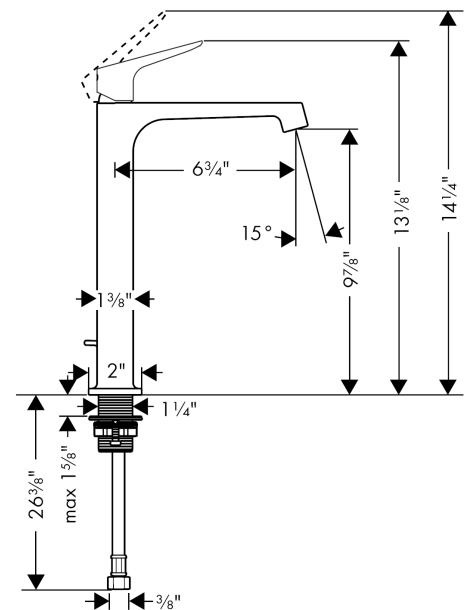

AXOR Citterio M
Axor Citterio M Single-Hole Faucet, Tall, 1.2 GPM
 Finishes : **chrome** Part no. : **34120001**

Description

Features

- Aerated spray
- Flow: 1.2 GPM
- Ceramic cartridge
- Includes pop-up assembly

AXOR Citterio M
Axor Citterio M Single-Hole Faucet, Tall, 1.2 GPM
Finishes : **chrome** Part no. : **34120001**

Exploded drawing

Year of production: >04/08

AXOR Citterio M
Axor Citterio M Single-Hole Faucet, Tall, 1.2 GPM
 Finishes : **chrome** Part no. : **34120001**

Spare parts list

Year of production: >04/08

Pos.	Description	Part no.	Price	PU
1	handle	34093000	-	1
2	screw cover	96762000	-	1
3	flange	98863000	-	1
4	nut	98864000	-	1
5	cartridge, assy	97685000	-	1
6	seal	98865000	-	1
7	adapter for cartridge	98866000	-	1
8	aerator laminar M16,5x1 (5 l/min)	95382000	-	1
9	pull rod	96923000	-	1
10	connection hose 35½" M8x0,75 3/8"	96316001	-	1
11	fixing set (Ø 32)	13961000	-	1
12	lever collar	97548000	-	1
13	special tool	98987000	-	1
a	fixation extension 35 mm	13898000	-	1
b	pop up waste	88509000	-	1