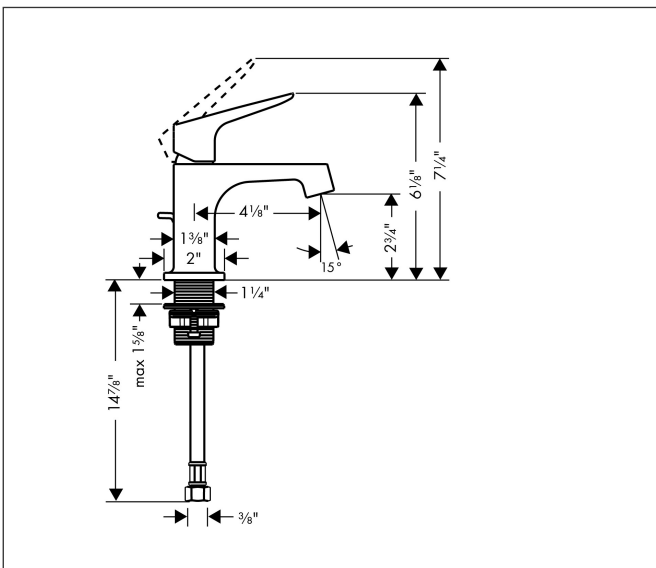

Brand AXOR
Art. Name **AXOR Citterio M** Single-Hole Faucet 70 with Pop-Up Drain, 1.2 GPM
Art. Nr. 34016001
Surface Chrome
Pos. 1

Product Picture

Features

- Handle design: lever handle
- Spray pattern: Aerated spray
- Maximum flow rate (at 3 bar): 4.5 l/min
- Ceramic cartridge
- Pop-up drain G 1

Drawing

Technology

Brand AXOR
Art. Name **AXOR Citterio M** Single-Hole Faucet 70 with Pop-Up Drain, 1.2 GPM
Art. Nr. 34016001
Surface Chrome
Pos. 1

Spare Parts Drawings for build year: >07/16

Brand AXOR
 Art. Name **AXOR Citterio M** Single-Hole Faucet 70 with Pop-Up Drain, 1.2 GPM
 Art. Nr. 34016001
 Surface Chrome
 Pos. 1

Spare parts list for build year: >07/16

Pos.	Description	Article number
1	handle	34093000
2	screw cover	96762000
3	flange	98863000
4	nut	98864000
5	cartridge, assy	95973001
6	seal	98865000
7	adapter for cartridge	98866000
8	aerator M16,5x1 (4,5 l/min)	92875000
9	pull rod	96923000
10	connection hose 18½" M8x0,75 3/8"	96321001
11	fixing set (Ø 32)	13961000
12	lever collar	97548000
13	special tool	98987000
a	pop up waste	88509000