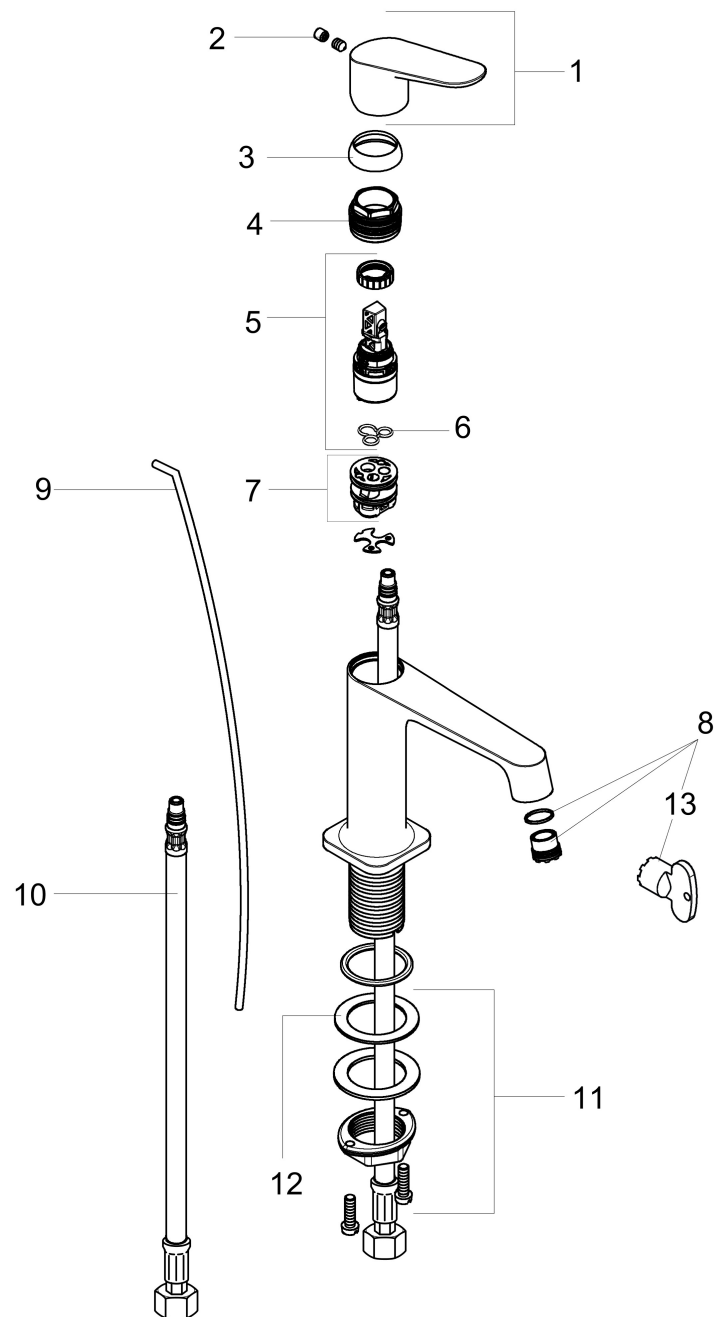

Brand AXOR
Art. Name **AXOR Citterio M** Single-Hole Faucet 70 with Pop-Up Drain, 1.2 GPM
Art. Nr. 34016001
Surface Chrome
Pos. 1

Product Picture

Features

- Handle design: lever handle
- Spray pattern: Aerated spray
- Maximum flow rate (at 3 bar): 4.5 l/min
- Ceramic cartridge
- Pop-up drain G 1

Drawing

Technology

Brand AXOR
Art. Name **AXOR Citterio M** Single-Hole Faucet 70 with Pop-Up Drain, 1.2 GPM
Art. Nr. 34016001
Surface Chrome
Pos. 1

Spare Parts Drawings for build year: >07/16

Brand AXOR
 Art. Name **AXOR Citterio M** Single-Hole Faucet 70 with Pop-Up Drain, 1.2 GPM
 Art. Nr. 34016001
 Surface Chrome
 Pos. 1

Spare parts list for build year: >07/16

Pos.	Description	Article number
1	handle	34093000
2	screw cover	96762000
3	flange	98863000
4	nut	98864000
5	cartridge, assy	95973001
6	seal	98865000
7	adapter for cartridge	98866000
8	aerator M16,5x1 (4,5 l/min)	92875000
9	pull rod	96923000
10	connection hose 18½" M8x0,75 3/8"	96321001
11	fixing set (Ø 32)	13961000
12	lever collar	97548000
13	special tool	98987000
a	pop up waste	88509000